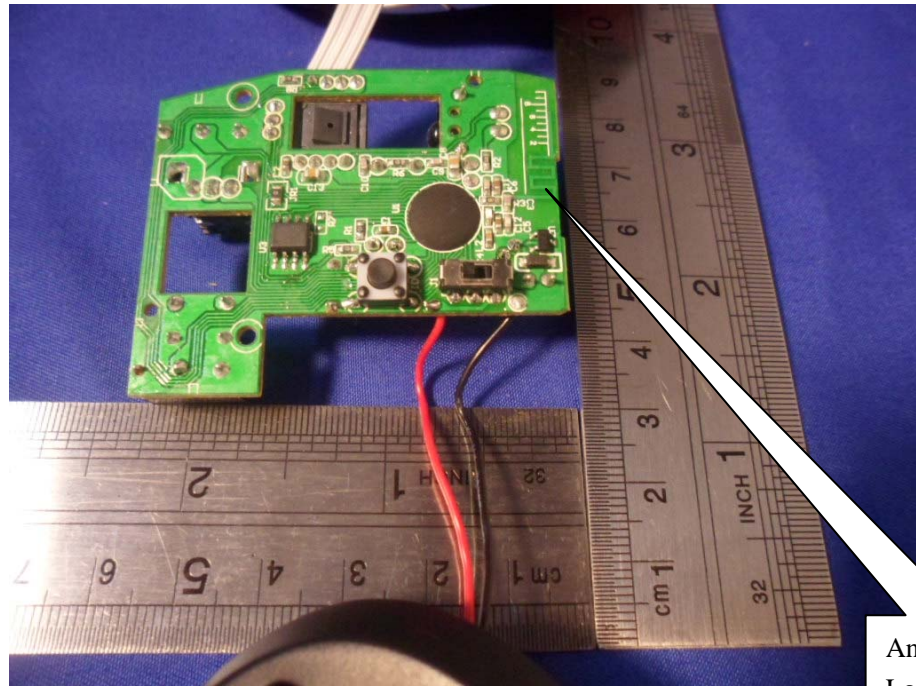

FCC ID: PRMU19

Antenna
Location