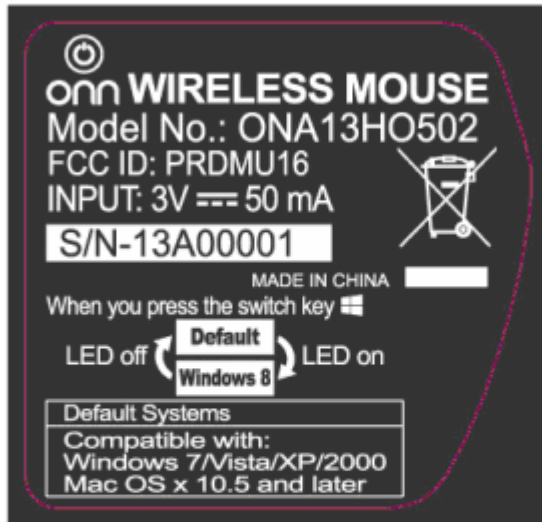

Label  
Location

## GOD-BLUE FCC Label W29.18mm X H28.04mm

1 : 1      ■ Black 90%