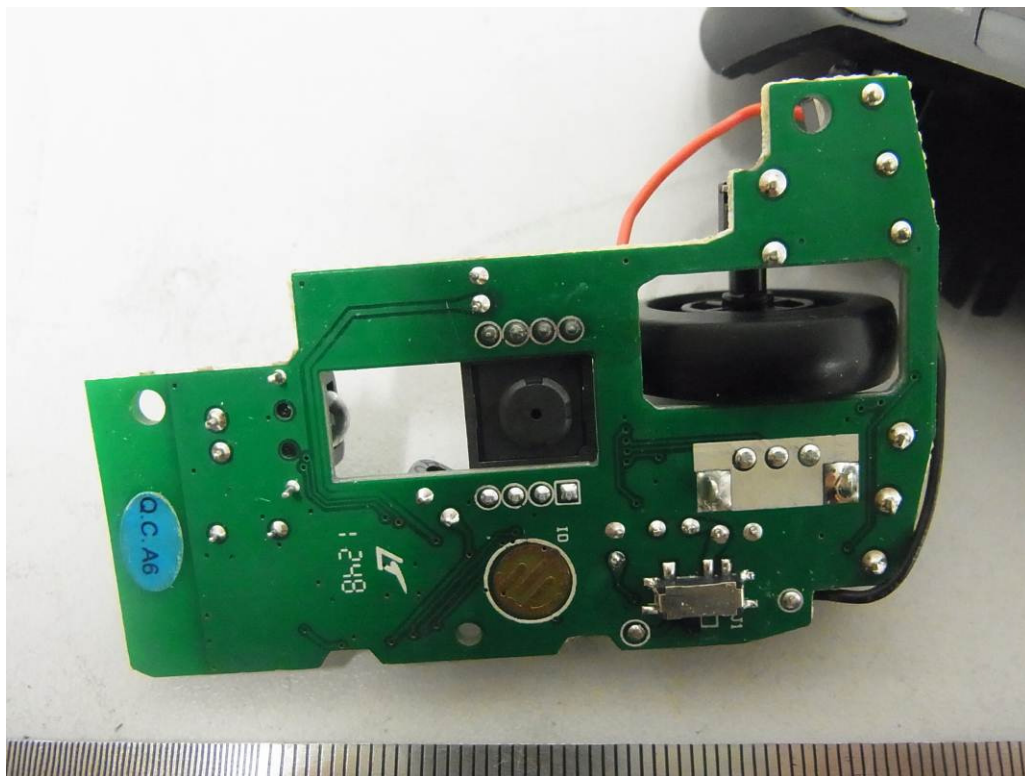

Type Designation: DX-WLM1401-BK
Report Number: 17030503 001

Fig. 1: Internal view

Fig. 2: Internal view

Type Designation: DX-WLM1401-BK
Report Number: 17030503 001

Fig. 3: Internal view

Fig. 4: Internal view