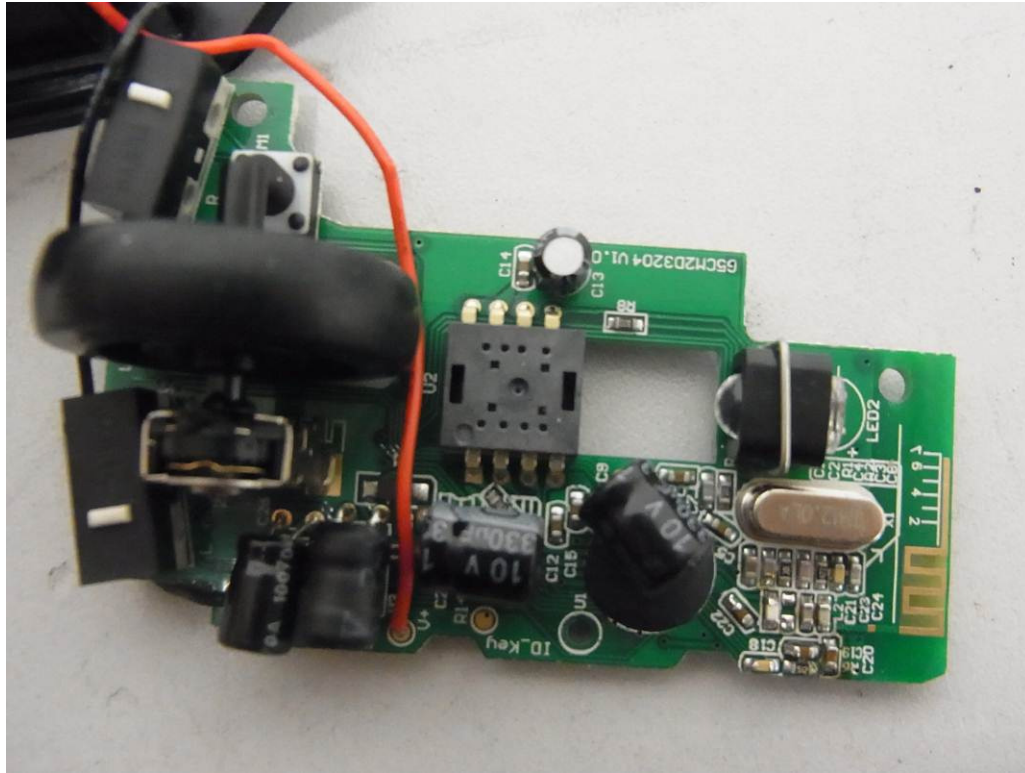

Type Designation: DX-WLM1401-BK
Report Number: 17030503 001

Fig. 1: Internal view

Fig. 2: Internal view

Type Designation: DX-WLM1401-BK
Report Number: 17030503 001

Fig. 3: Internal view

Fig. 4: Internal view