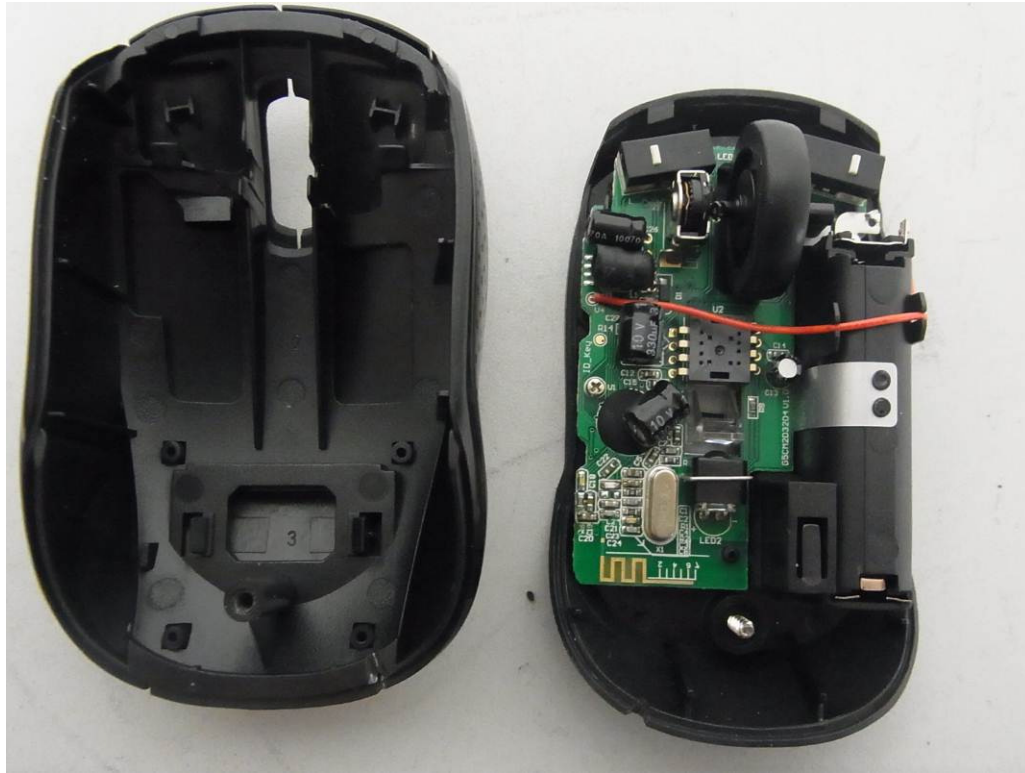

Type Designation: DX-WLM1401-BK
Report Number: 17030503 001

Fig. 1: Internal view

Fig. 2: Internal view

Type Designation: DX-WLM1401-BK
Report Number: 17030503 001

Fig. 3: Internal view

Fig. 4: Internal view