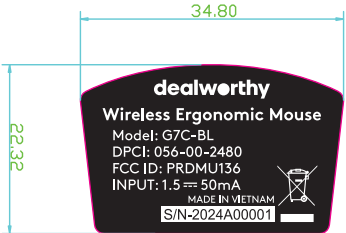

G7C for Target-Baseline(dealworthy LOGO) FCC Label  
W34.8 mm X H22.32 mm

1:1