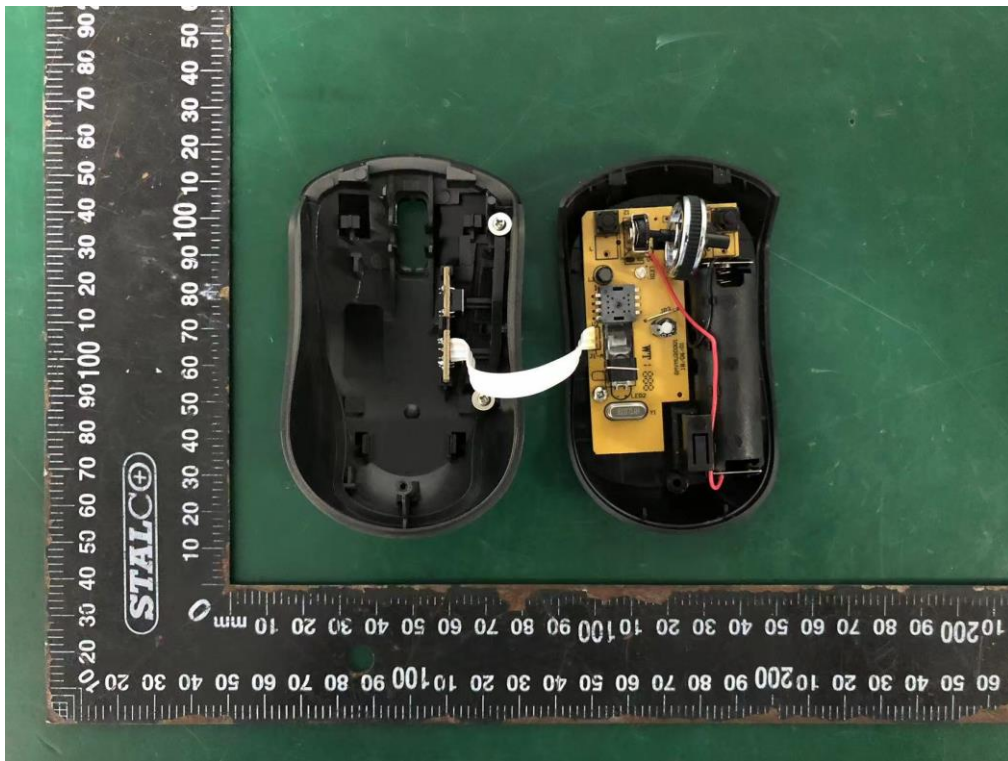

Internal Photos

M/N: 70759

Internal Photos

M/N: 70759

Internal Photos

M/N: 70759

2.4G SRD
Antenna