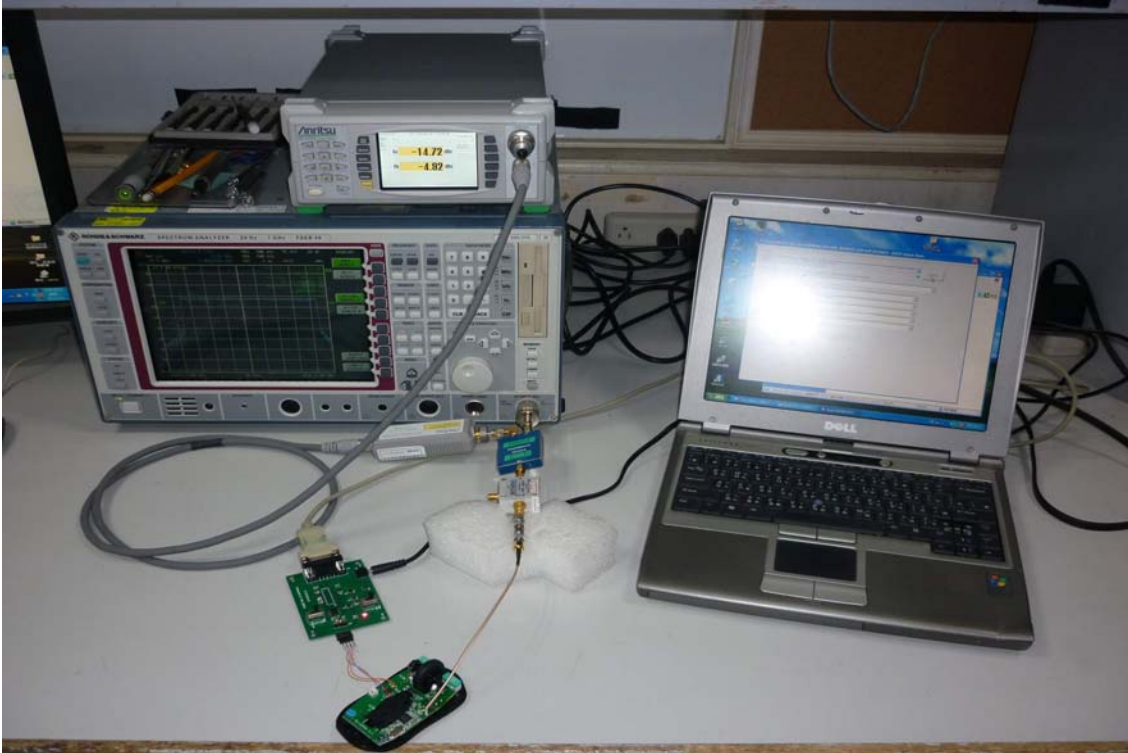

## 9 PHOTOGRAPHS OF TEST SETUP

### Conducted Emission Setup Photo

## Radiated Emission Setup Photos

30 ~ 1000MHz

**Above 1GHz**