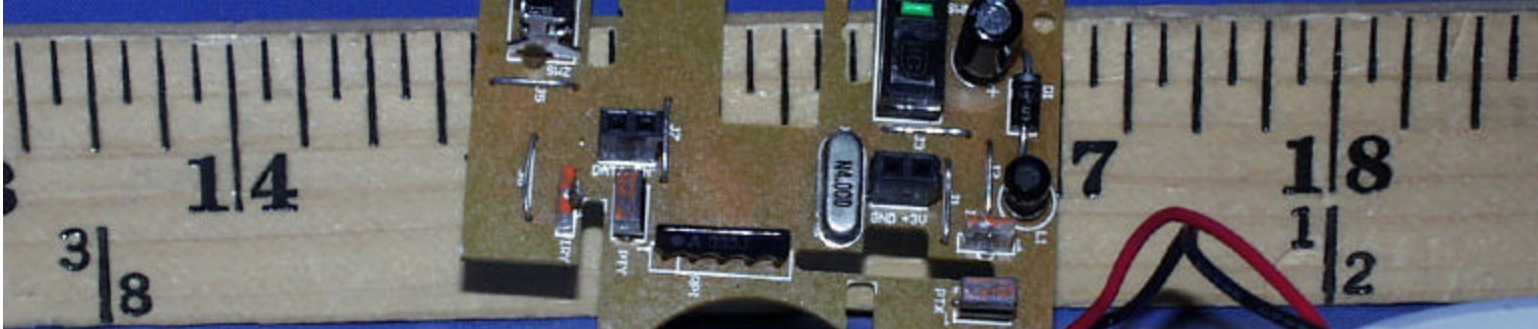

ACROX TECHNOLOGIES
01T0752-1 4/18/2001
WIRELESS MOUSE