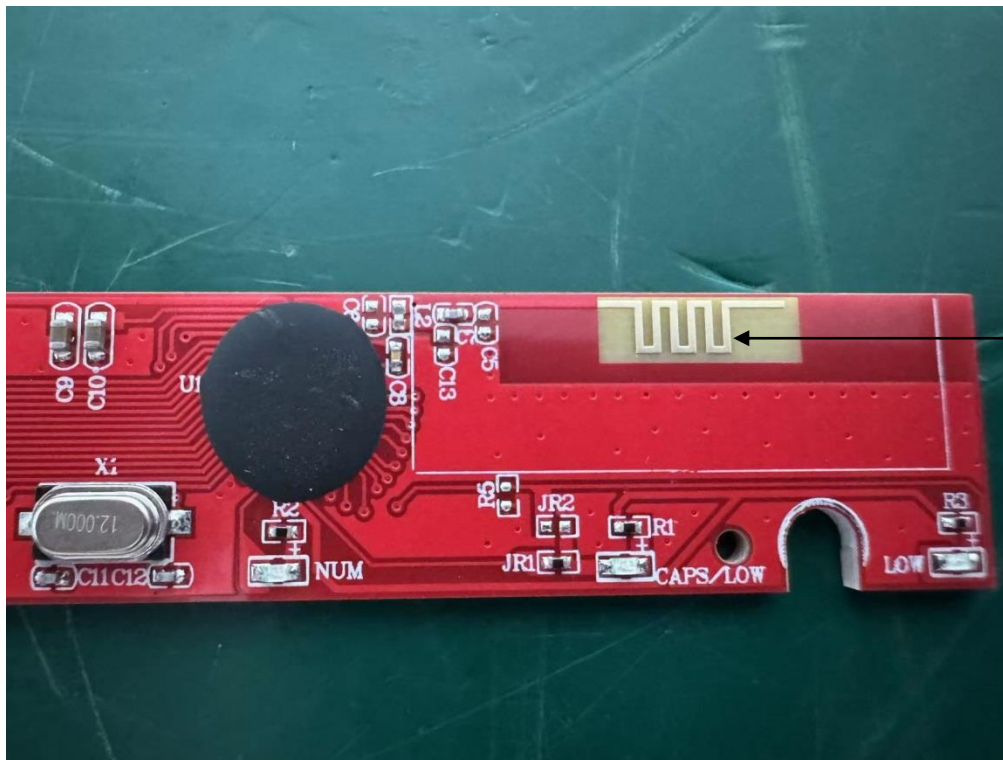

Internal Photos

M/N: ST63015

Internal Photos

M/N: ST63015

2.4G SRD
Antenna