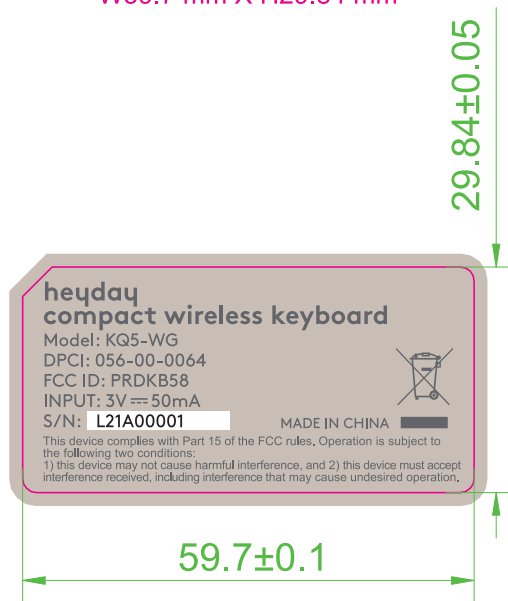

# KQ5(BT & Wireless Keyboard) for Target FCC Label

W59.7 mm X H29.84 mm

1:1