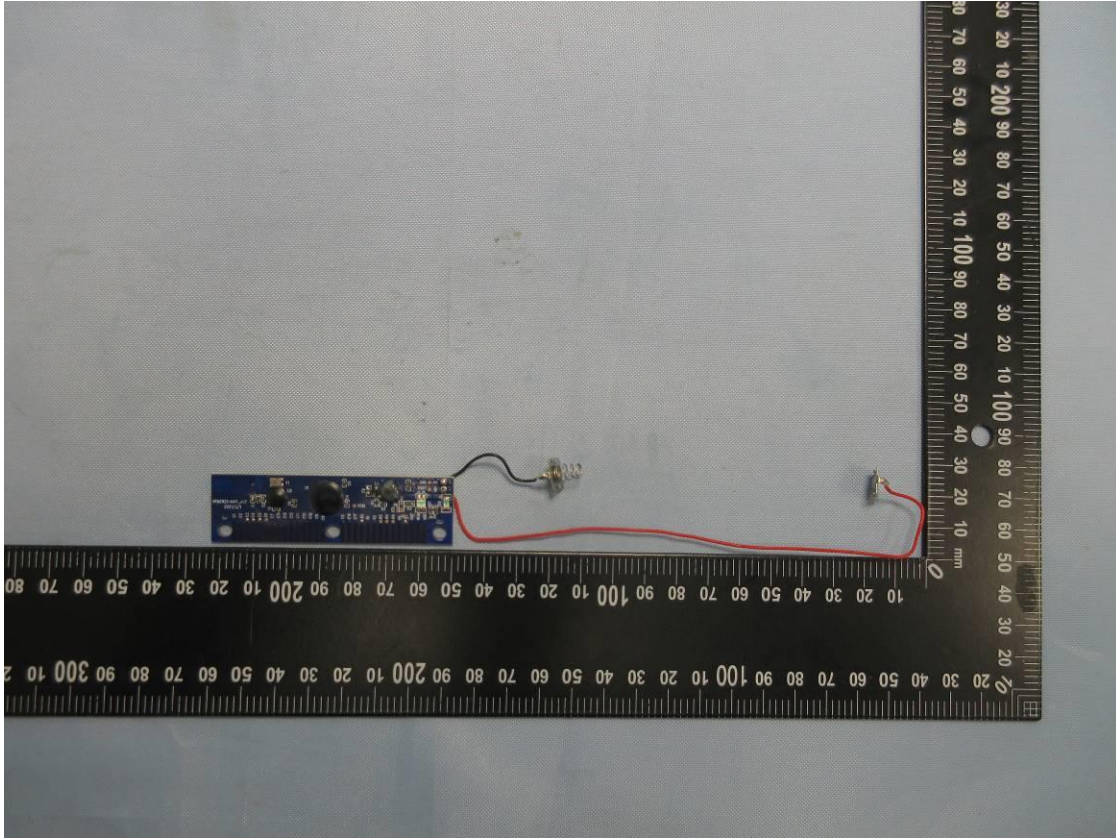

Product: 2.4GHz wireless keyboard

Type Identification: BE-PKRFKB

Product: 2.4GHz wireless keyboard

Type Identification: BE-PKRFBK

Product: 2.4GHz wireless keyboard

Type Identification: BE-PKRFKB