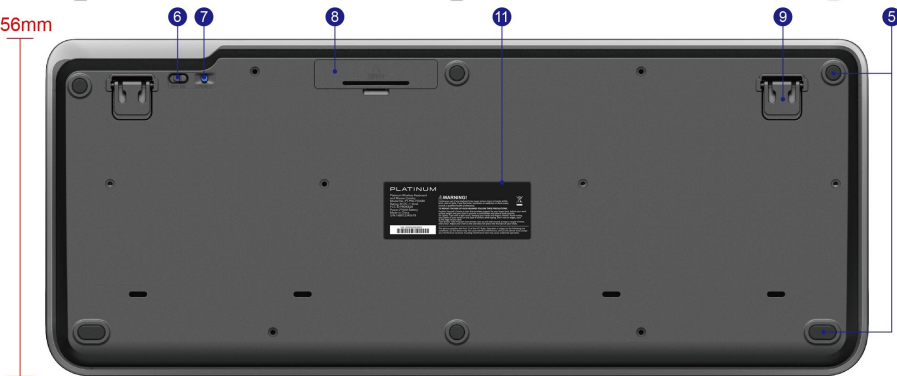

# PLATINUM

Size:65.5\*5.211mm  
Color:Pantone 877C

# INSIGNIA

PT-PNC7506BK-C

456.12mm

19.07mm

Between

#	Part	Material	Finish	Cover
1	Top Cover	ABS	Around matt texture Middle area gloss	Black
2	Key Cap	Rubber	Matt Texture	Black + Rubber Coting ; Font is laser. Multimedia key and Fn key for blue printing font (PMS 286c)+ UV coting.
3	Decorative frame	PC	Glossy	Transparent black
4	Bottom Cover	ABS	Matt Texture	Black
5	Rubber foot	Rubber	Glossy	Black
6	On/Off Switch	ABS	Matt Texture	Black
7	Connect Switch	ABS	Glossy	Blue
8	Battery Cover	ABS	Matt Texture	Black
9	Tilt legs	ABS	Matt Texture	Black
10	Indicator light	ABS	Glossy	Cap Lock, Num Lock, Power and Pairing
11	Rating Label	Paper	Glossy	Font Cool Gray 7C & Black Background

186.56mm

83.28