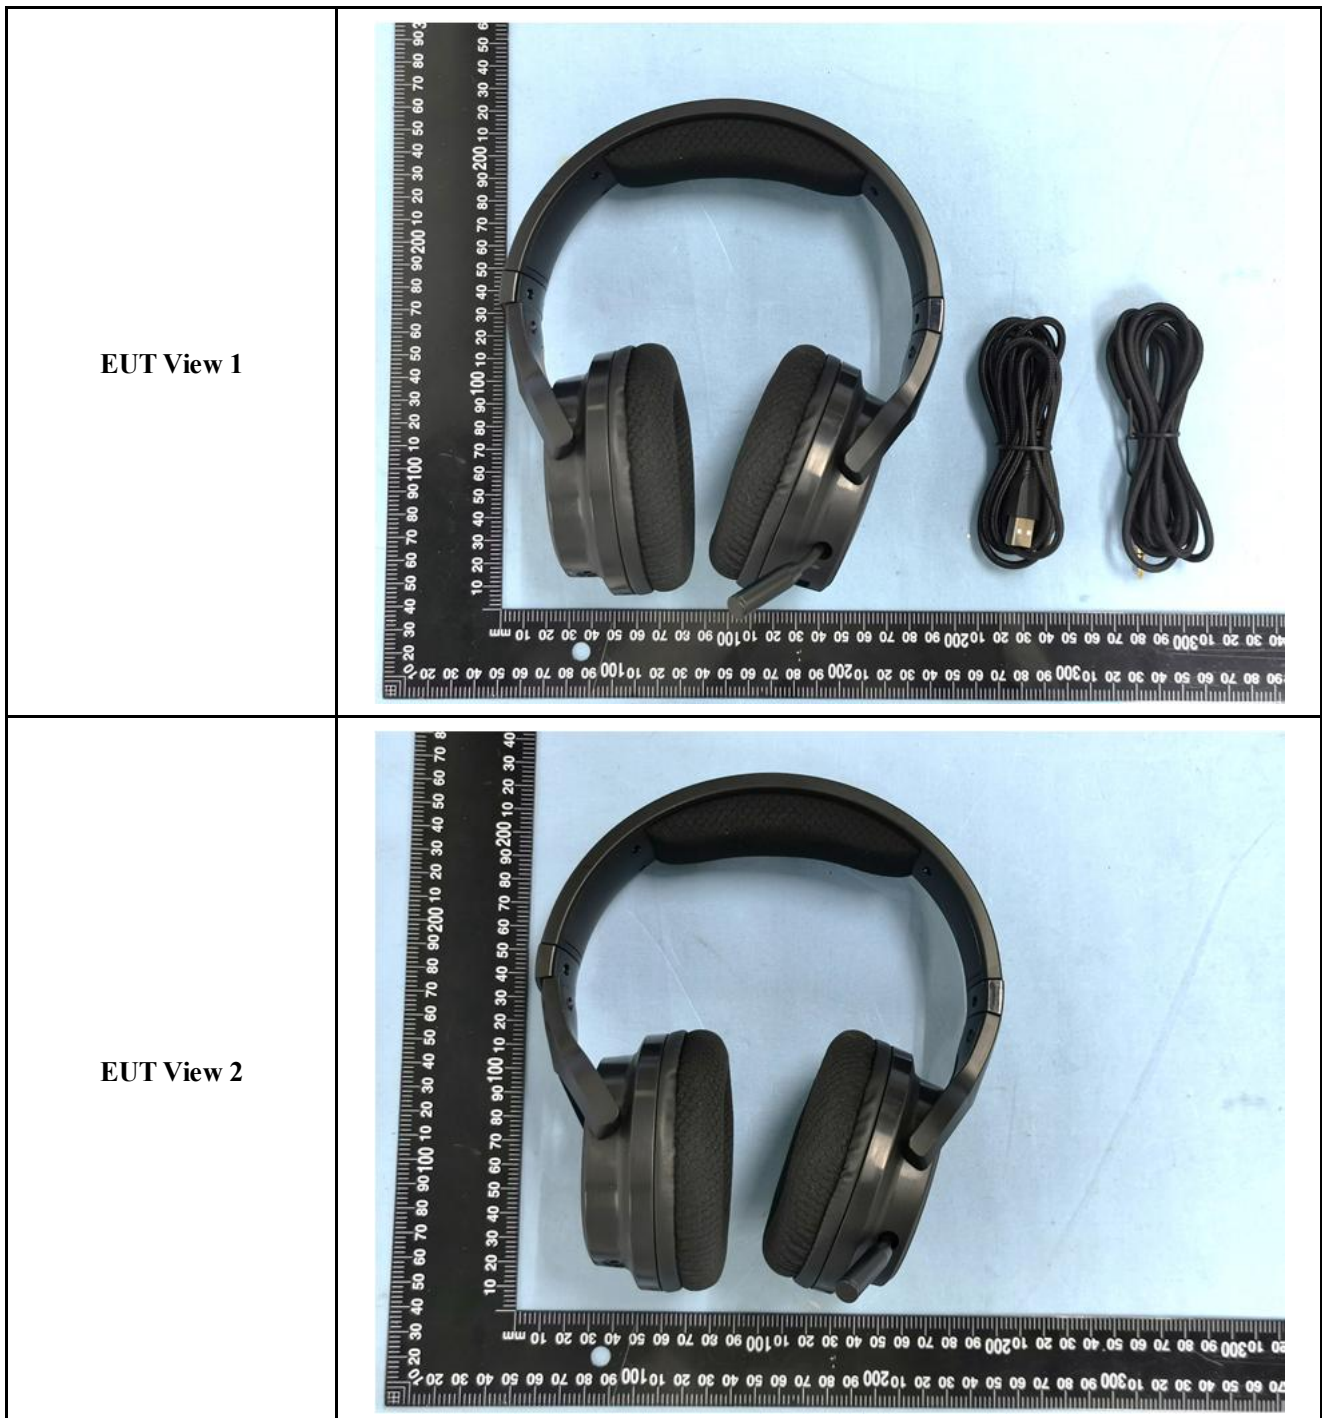

EXHIBIT 2 - EUT EXTERNAL PHOTOGRAPHS

<p>EUT View 3</p>	 A top-down photograph of a pair of black over-ear headphones. The headphones are positioned centrally, with the headband at the top and the earcups facing downwards. A black ruler with white markings is placed vertically to the left of the headphones and horizontally below them, providing a scale for the device's dimensions. The background is a light blue surface.
<p>EUT View 4</p>	 A side-view photograph of the same pair of black over-ear headphones. The left earcup is in the foreground, showing its profile and a small circular port labeled 'AUX'. The right earcup is slightly behind it, showing a USB-C port and a small button. A black ruler with white markings is placed horizontally below the headphones. The background is a light blue surface.