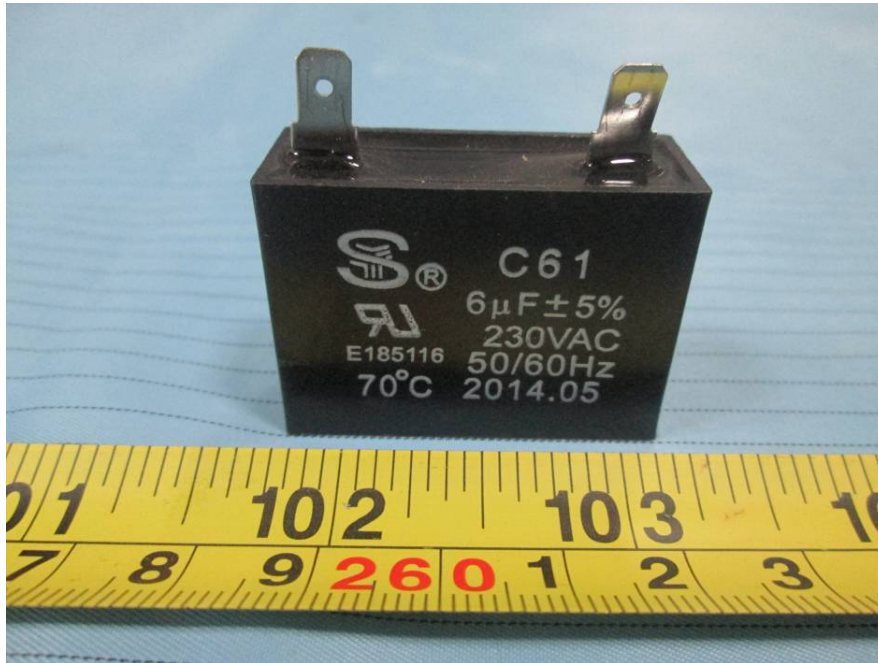

EUT – Power Transformer Label View

EUT – Fans 1 View

EUT – Fans 1 Label View

EUT – C61 Capacitor View

EUT – H.V. Capacitor View

EUT – HRG404 View