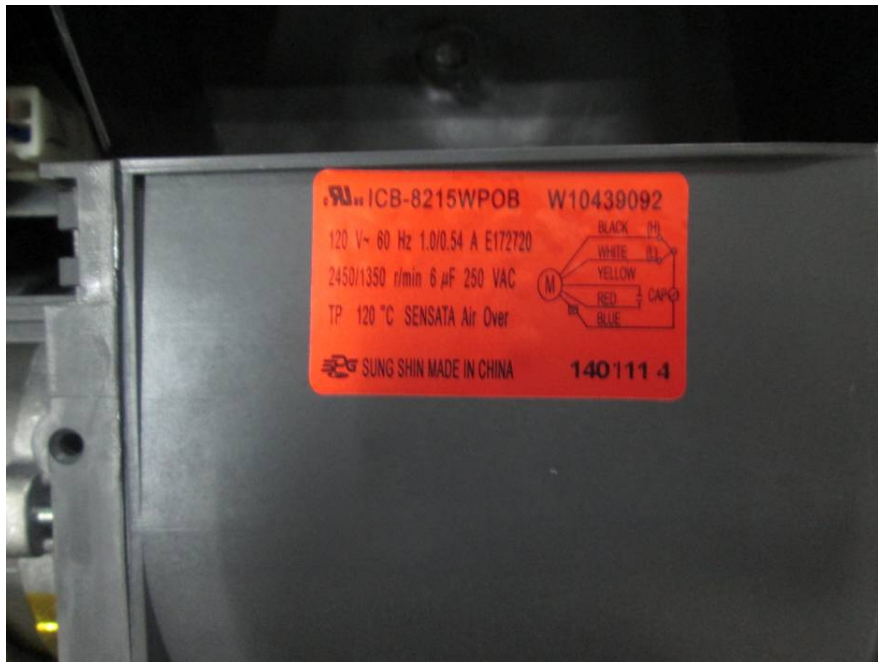

EXHIBIT C - EUT INTERNAL PHOTOGRAPHS

EUT – Main Board 1 Top View

EUT – Main Board 1 Bottom View

EUT – Main Board 2 Top View

EUT – Main Board 2 Bottom View

EUT – Magnetron View

EUT – Magnetron Label View

EUT – Power Transformer View

EUT – Power Transformer Label View

EUT – Fans View

EUT – Fans Label View

EUT – C61 Front View

EUT – C61 Rear View

EUT – H.V. Capacitor Front View

EUT – H.V. Capacitor Rear View