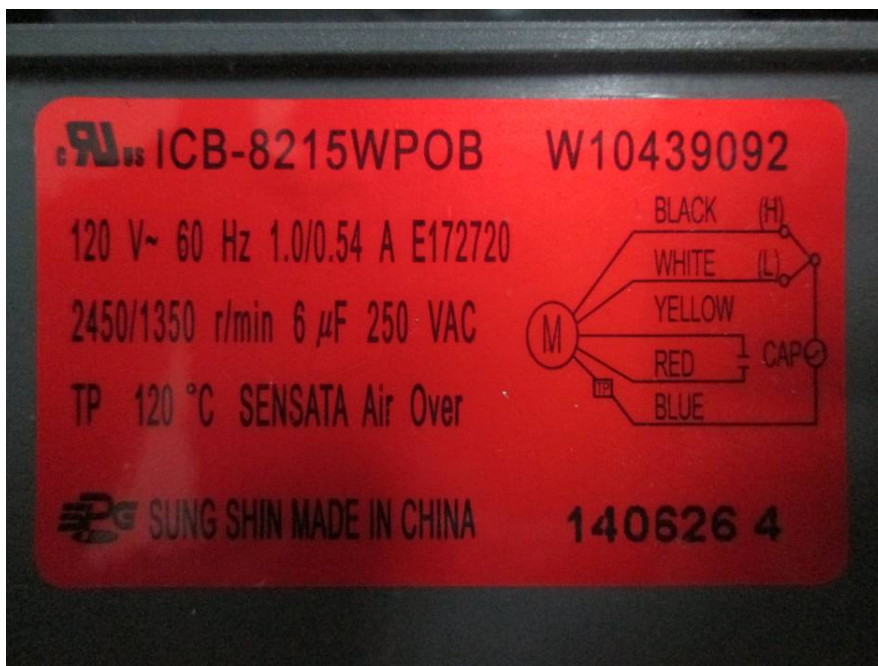

EUT – Power Transformer View

EUT – Power Transformer Labor View

EUT – Fans View

EUT – Fans Label View

EUT – C61 Capacitor View

EUT – H.V. Capacitor Front View

EUT – H.V. Capacitor Rear View

EUT – HRG404 View