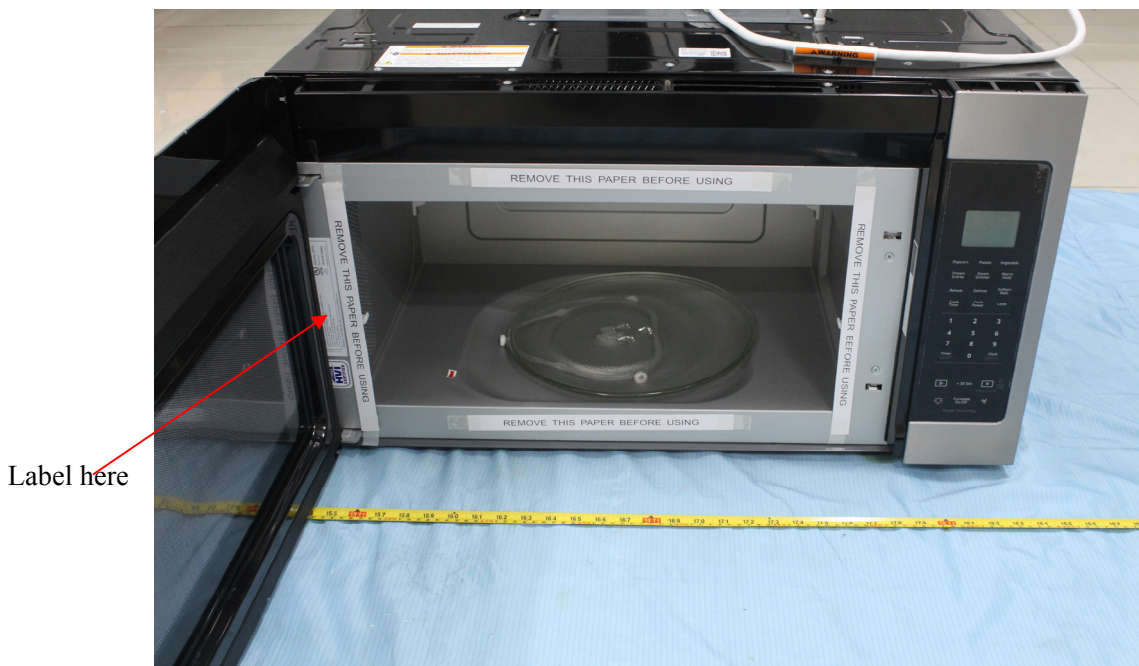

EXHIBIT A - FCC ID LABEL AND LOCATION

FCC ID Label

<p>WHIRLPOOL CORPORATION, BENTON HARBOR, MICHIGAN, 49022, U.S.A. MODEL: WMH32519 · HOUSEHOLD MICROWAVE OVEN (NOT FOR COMMERCIAL USE) · INPUT 120V ~ 60Hz, 1800W SINGLE PHASE · OUTPUT 1000W, 2450MHz · COMPLIES WITH DHHS RADIATION PERFORMANCE STANDARDS 21 CFR SUBCHAPTER J. FCC ID: PR4REDACU2S519</p>	 <p>UL LISTED 10N5 E91773</p>	<p>MANUFACTURED: October 2015 SERIAL NO. TR 5 42 10090 Made in China</p>
---	---	--

Questions? Call 1-800-253-1301, or visit www.whirlpool.com

FCC ID Label Location Information

Specifications: Text is Black or white in color and is left justified. Labels are printed in indelible ink on permanent adhesive backing or silk-screened onto the EUT or shall be affixed at a conspicuous location on the EUT.