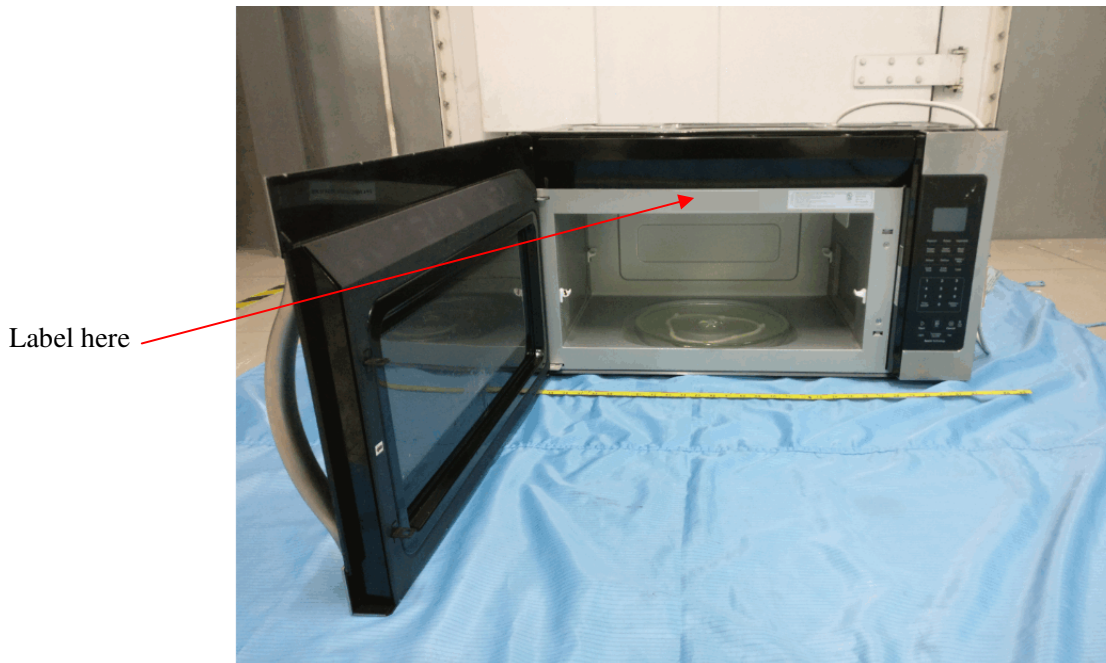

EXHIBIT A - FCC ID LABEL AND LOCATION

FCC ID Label

<p>WHIRLPOOL CORPORATION, BENTON HARBOR, MICHIGAN, 49022, U.S.A. MODEL: WMH32519 · HOUSEHOLD MICROWAVE OVEN (NOT FOR COMMERCIAL USE) · INPUT 120V ~ 60Hz, 1800W SINGLE PHASE · OUTPUT 1000W, 2450MHz · COMPLIES WITH DHHS RADIATION PERFORMANCE STANDARDS 21 CFR SUBCHAPTER J. FCC ID: PR4REDACU2S519</p>	 <p>10N5 E91773</p>	<p>MANUFACTURED: October 2015 SERIAL NO. TR 5 42 10090 Made in China</p>
---	--	--

Questions? Call 1-800-253-1301, or visit www.whirlpool.com

FCC ID Label Location Information

Specifications: Text is Black or white in color and is left justified. Labels are printed in indelible ink on permanent adhesive backing or silk-screened onto the EUT or shall be affixed at a conspicuous location on the EUT.