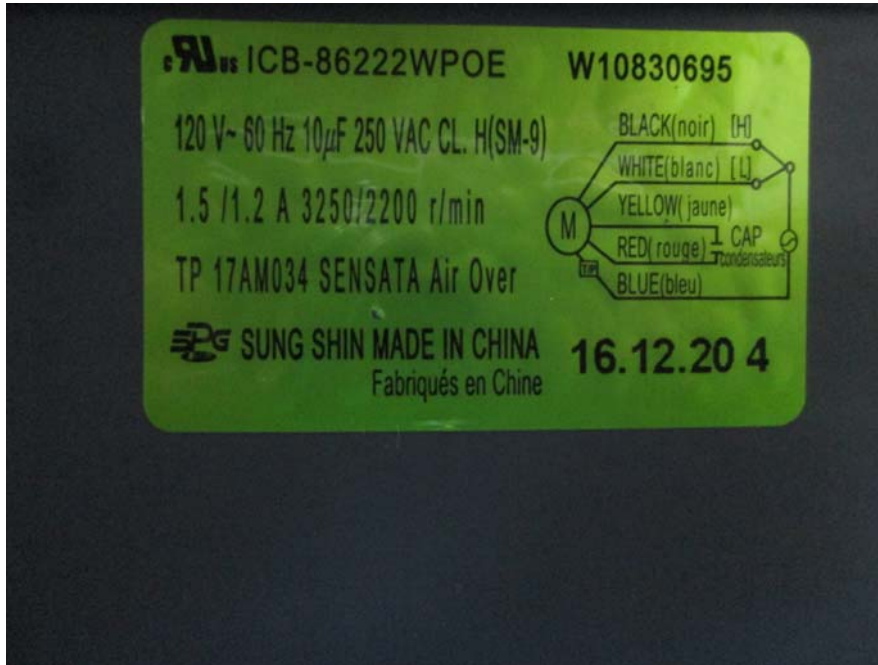

EUT – Magnetron Label View

EUT – Transformer Label View

EUT – Diode View

EUT – Resistor View

EUT – CBB61 View

EUT – Motor 1 View

EUT – Motor 1 Label View

EUT – Motor 2 View

EUT – Motor 2 Label View

EUT – Fans Label View

EUT – WIFI Module Top View 1

EUT – WIFI Module Bottom View 1

EUT – WIFI Module Top View 2

EUT – WIFI Module Bottom View 2

EUT – WIFI Antenna Top View

EUT – WIFI Antenna Bottom View