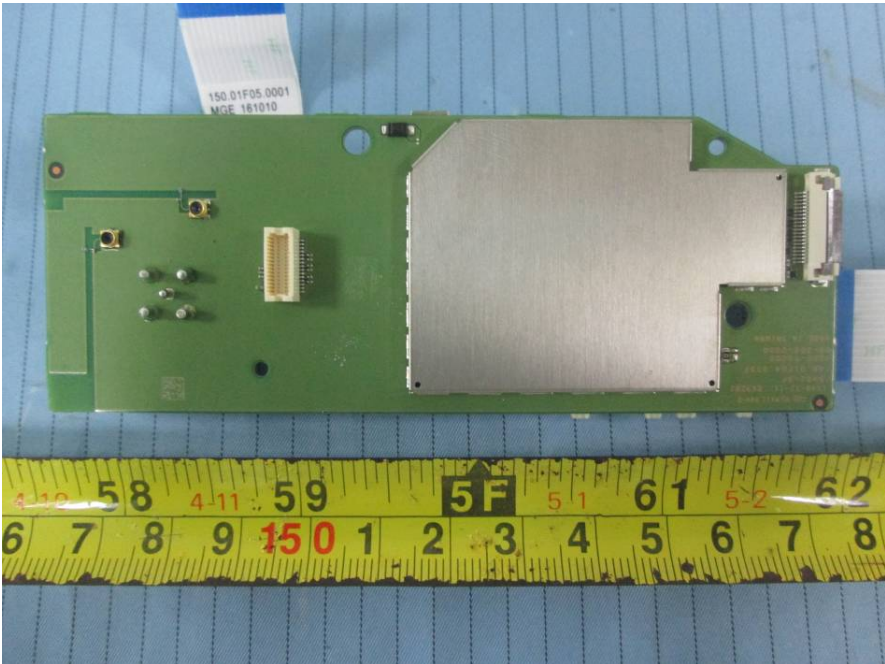

**EXHIBIT C - EUT INTERNAL PHOTOGRAPHS**

---

**EUT – Cover off View 1**

**EUT – Main Board 1 Front View**

**EUT – Main Board 1 Rear View**

**EUT – Main Board 2 Front View**

**EUT – Main Board 2 Rear View**

**EUT – Main Board 3 Front View**

**EUT – Main Board 3 Rear View**

**EUT – Magnetron Label View**

EUT -H.V. CAPACTOR View

EUT - Transformer Label View

**EUT – Resistor View**

**EUT – CBB61 View**

EUT – Motor View 1

EUT – Motor View 2

**EUT – Motor Label View**

**EUT – Fans Label View**

**EUT –WIFI Module Front View 1**

**EUT –WIFI Module Front View 2**

**EUT –WIFI Module Rear View 1**

**EUT –WIFI Module Rear View 2**

### EUT –WIFI Module Label View