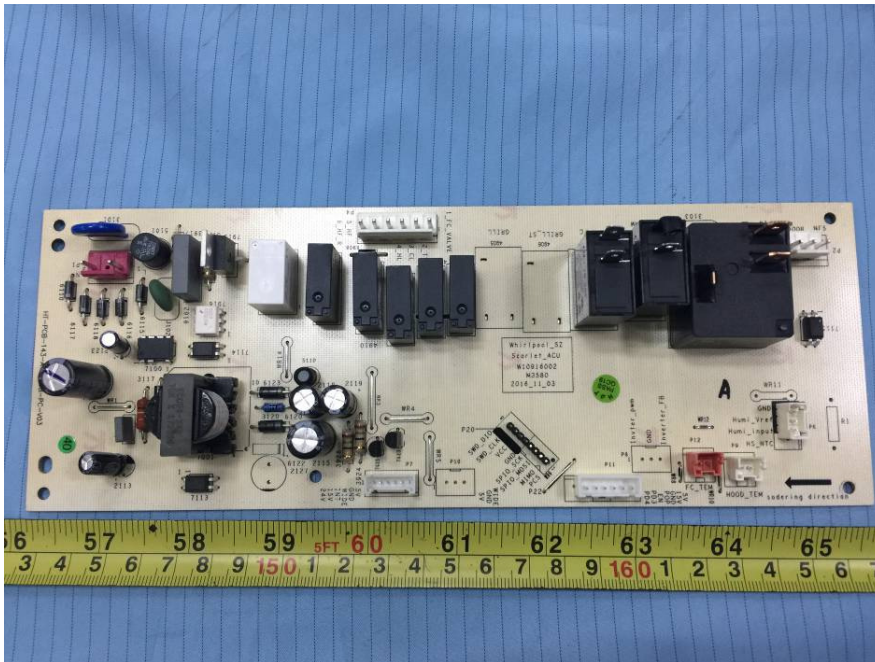

EXHIBIT C - EUT INTERNAL PHOTOGRAPHS

EUT – Cover off View

EUT – Main Board 1 Top View

EUT – Main Board 1 Bottom View

EUT – Main Board 2 Top View

EUT – Main Board 2 Bottom View

EUT – Main Board 3 Top View

EUT – Main Board 3 Bottom View

EUT – Magnetron Label View

EUT -H.V. CAVAPTOR View

EUT - Transformer Label View

EUT – Diode View

EUT – Resistor View

EUT – CBB61 View

EUT – WIFI Front View

EUT – WIFI Rear View

EUT – Motor View 1

EUT – Motor View 2

EUT – Fans Label View