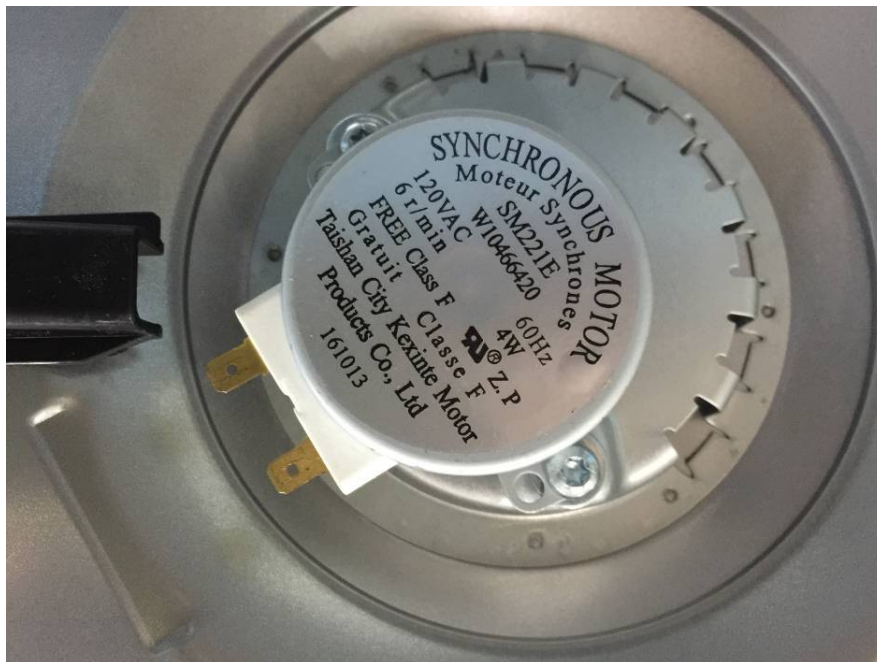

EUT – Magnetron Label View

EUT -H.V. CAVAPTOR View

EUT - Transformer Label View

EUT – Diode View

EUT – Resistor View

EUT – CBB61 View

EUT – WIFI Front View

EUT – WIFI Rear View

EUT – Motor View 1

EUT – Motor View 2

EUT – Fans Label View