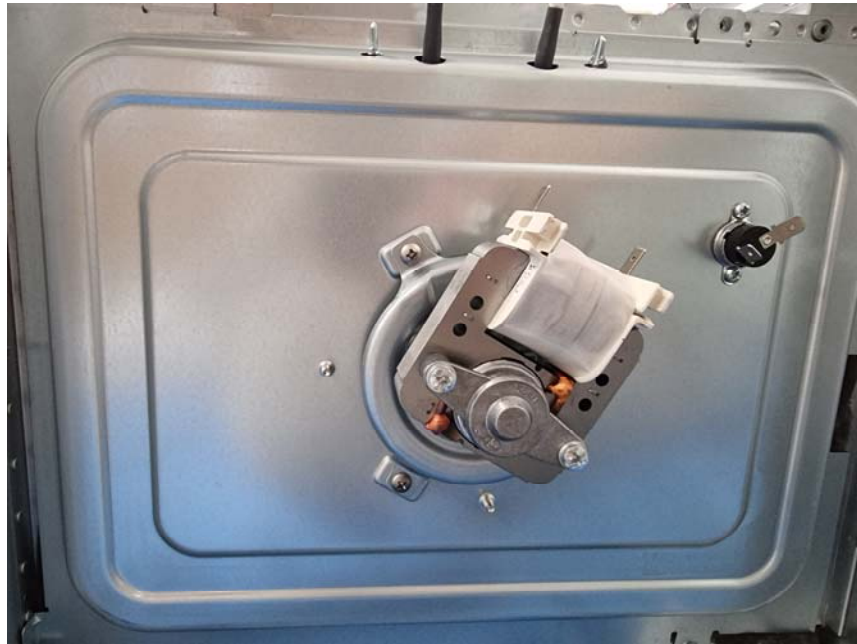

Internal photos

W10592238
WARNING: For continued protection
against Fire and Radiation Emission,
Replace Only With 250V, 20A Fuse,
(Fiducialless or the like) check
operation of door interlock and
replace if door interlock and replace
interlock monitor circuit and replace
any faulty components.