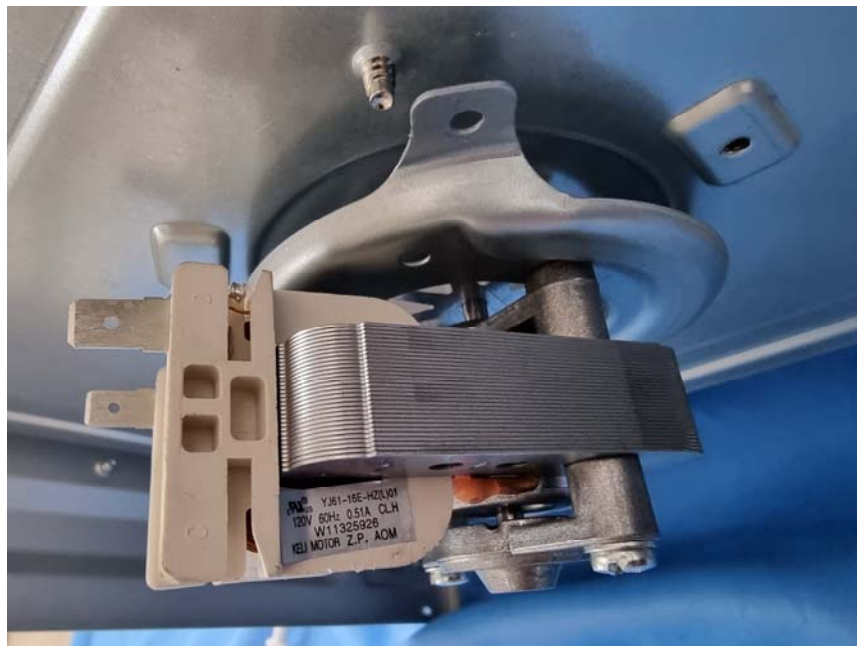

Internal photos

W10592238
WARNING: For continued protection
against Fire and Radiation Emission,
Replace Only With 250V, 20A Fuse,
(Fiducialless or the like) check
operation of door interlock and
replace if door interlock and replace
interlock monitor circuit and replace
any faulty components.