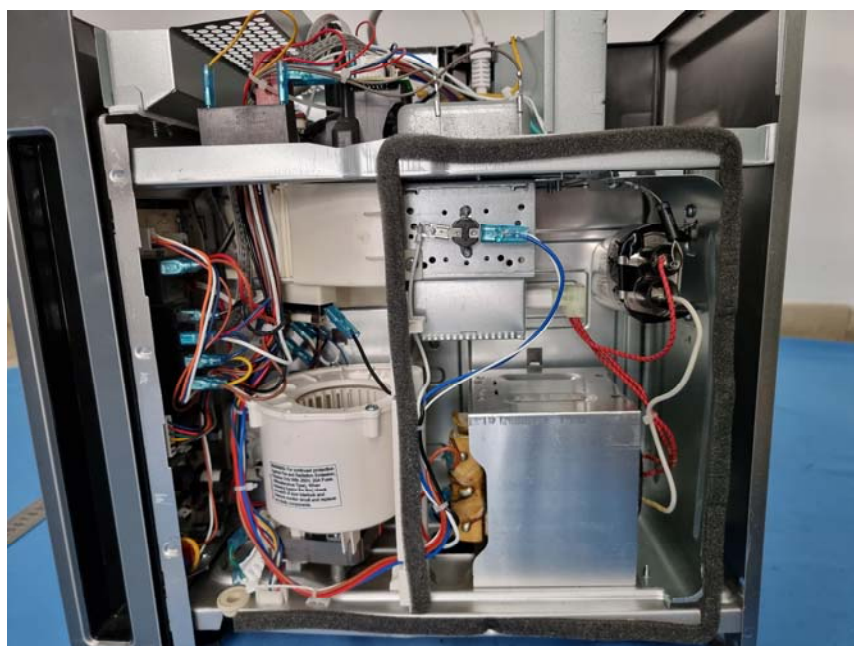

Internal photos

W10592238
WARNING: For continued protection
against Fire and Radiation Emission,
Replace Only With 250V, 20A Fuse,
(Fiducialless or the like) check
operation of door interlock and
replace if door interlock and replace
interlock monitor circuit and replace
any faulty components.