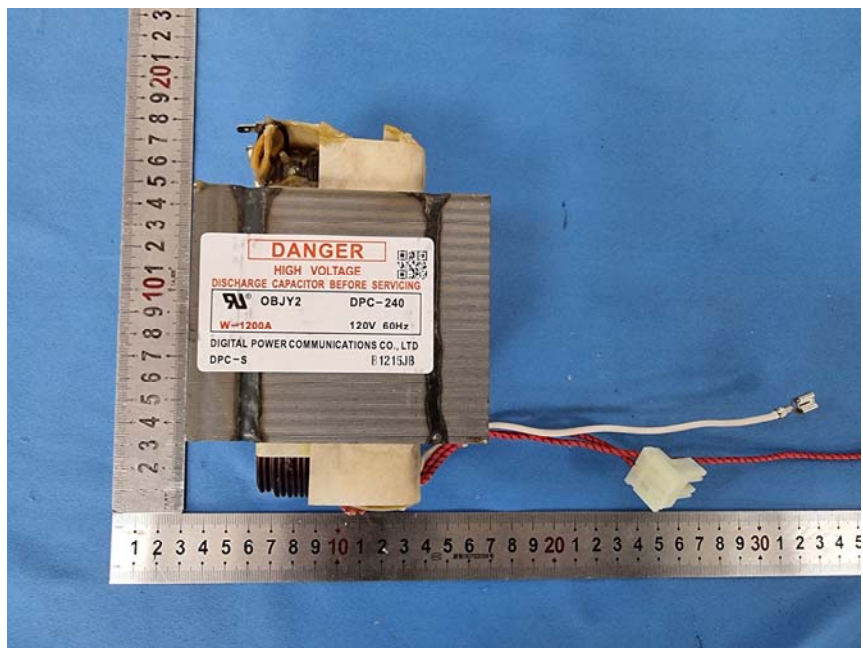

Internal photos

W10592238
WARNING: For continued protection
against Fire and Radiation Emission,
Replace Only With 250V, 20A Fuse,
(Fiducialless or the like) check
operation of door interlock and
replace if door interlock and replace
interlock monitor circuit and replace
any faulty components.