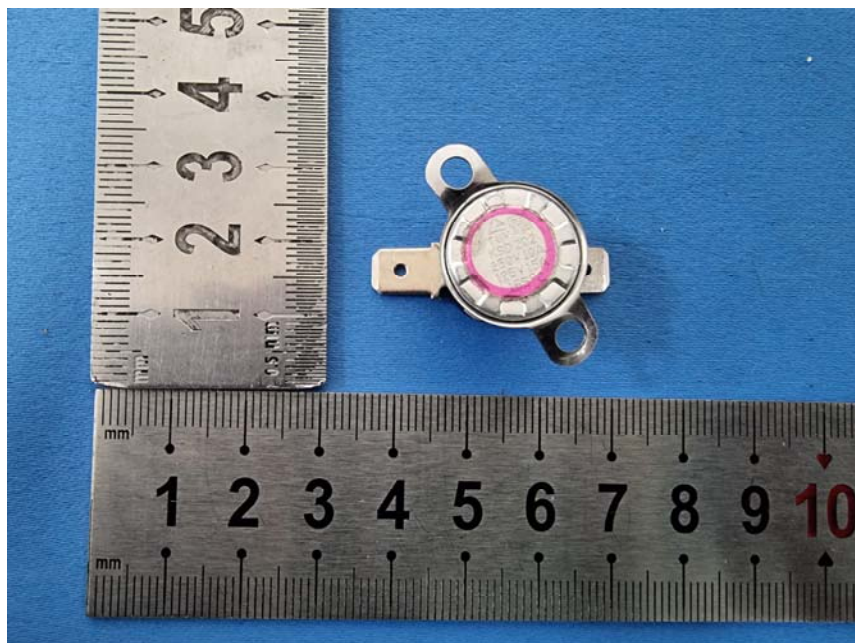

Internal photos

W10592238
WARNING: For continued protection
against Fire and Radiation Emission,
Replace Only With 250V, 20A Fuse,
(Fiducialless or the like) check
operation of door interlock and
replace if door interlock and replace
interlock monitor circuit and replace
any faulty components.