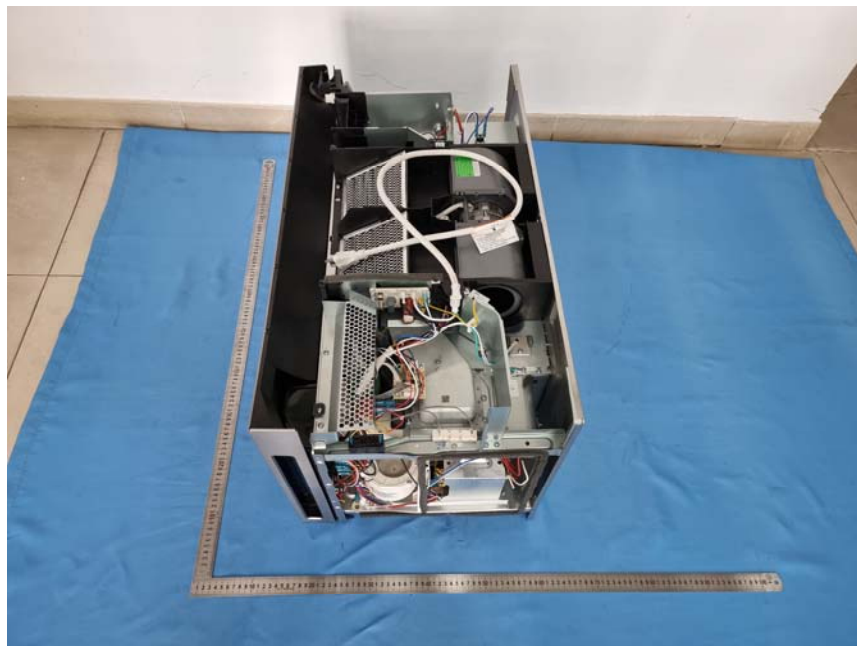

Internal photos

W10592238
WARNING: For continued protection
against Fire and Radiation Emission,
Replace Only With 250V, 20A Fuse,
(Fiducialless or the like) check
operation of door interlock and
replace if door interlock and replace
interlock monitor circuit and replace
any faulty components.