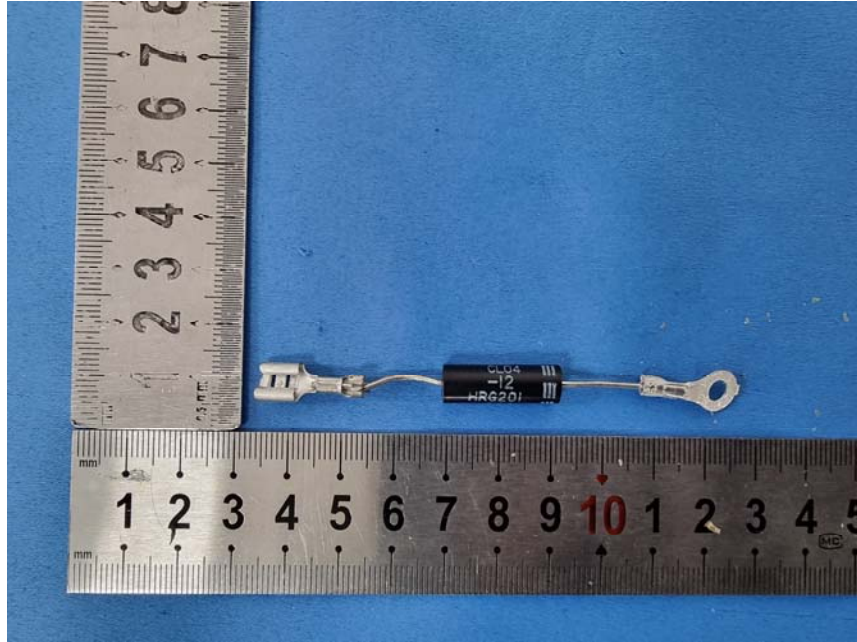

Internal photos

W10592238
WARNING: For continued protection
against Fire and Radiation Emission,
Replace Only With 250V, 20A Fuse,
(Fiducialless or the like) check
operation of door interlock and
replace if door interlock and replace
interlock monitor circuit and replace
any faulty components.