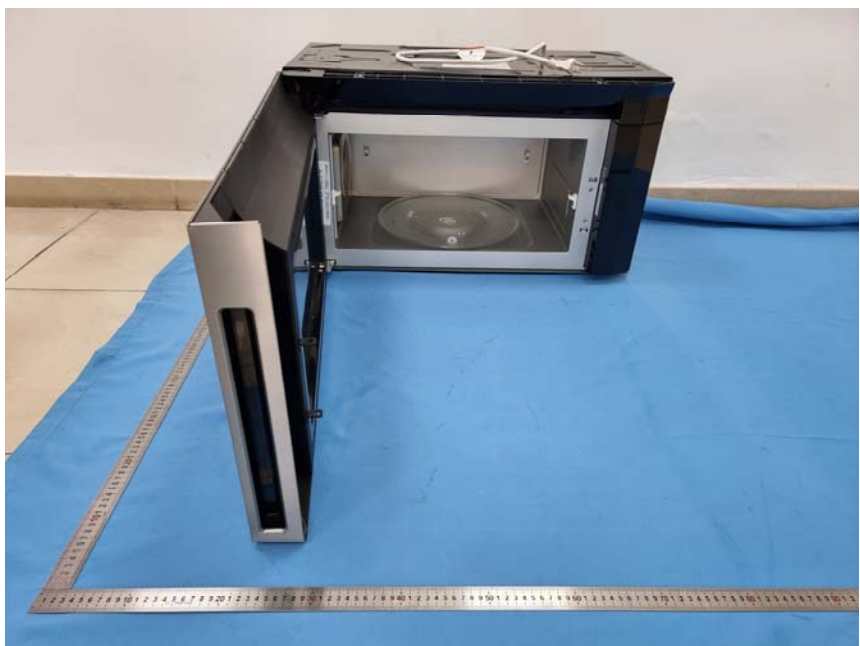

Internal photos

W10592238
WARNING: For continued protection
against Fire and Radiation Emission,
Replace Only With 250V, 20A Fuse,
(Fiducialless or the like) check
operation of door interlock and
replace if door interlock and replace
interlock monitor circuit and replace
any faulty components.