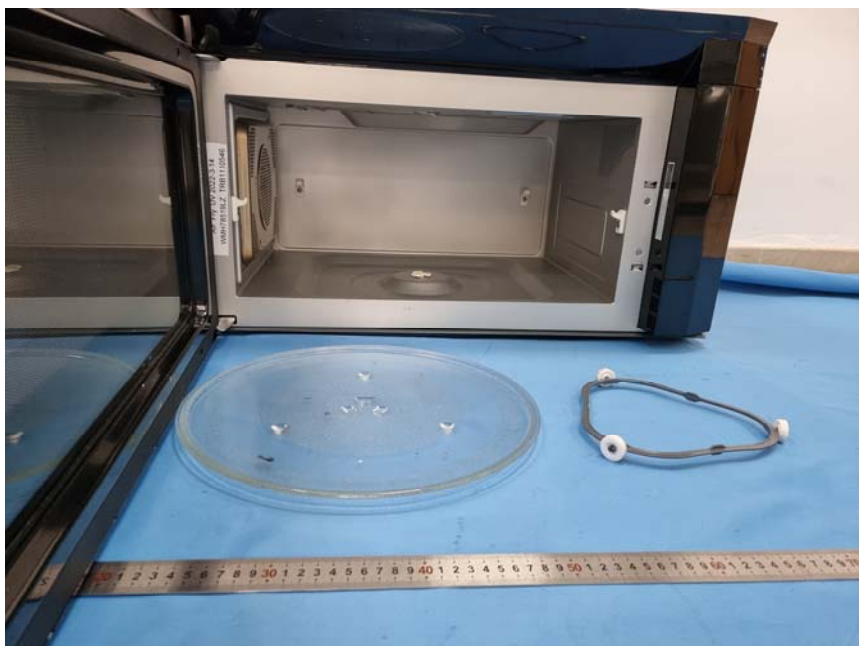

Internal photos

W10592238
WARNING: For continued protection
against Fire and Radiation Emission,
Replace Only With 250V, 20A Fuse,
(Fiducialless or the like) check
operation of door interlock and
replace if door interlock and replace
interlock monitor circuit and replace
any faulty components.