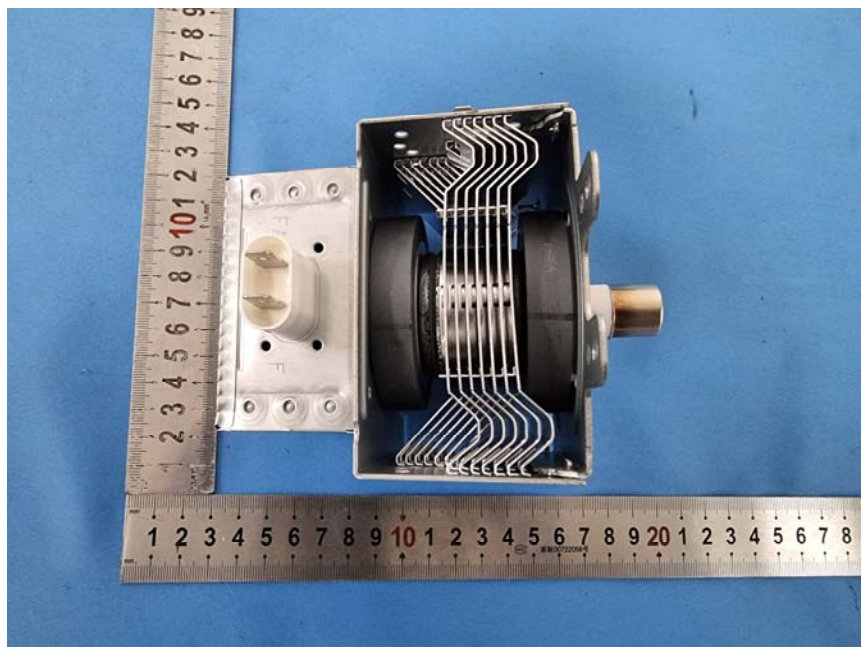

Internal photos

W10592238
WARNING: For continued protection
against Fire and Radiation Emission,
Replace Only With 250V, 20A Fuse,
(Fiducialless or the like) check
operation of door interlock and
replace if door interlock and replace
interlock monitor circuit and replace
any faulty components.