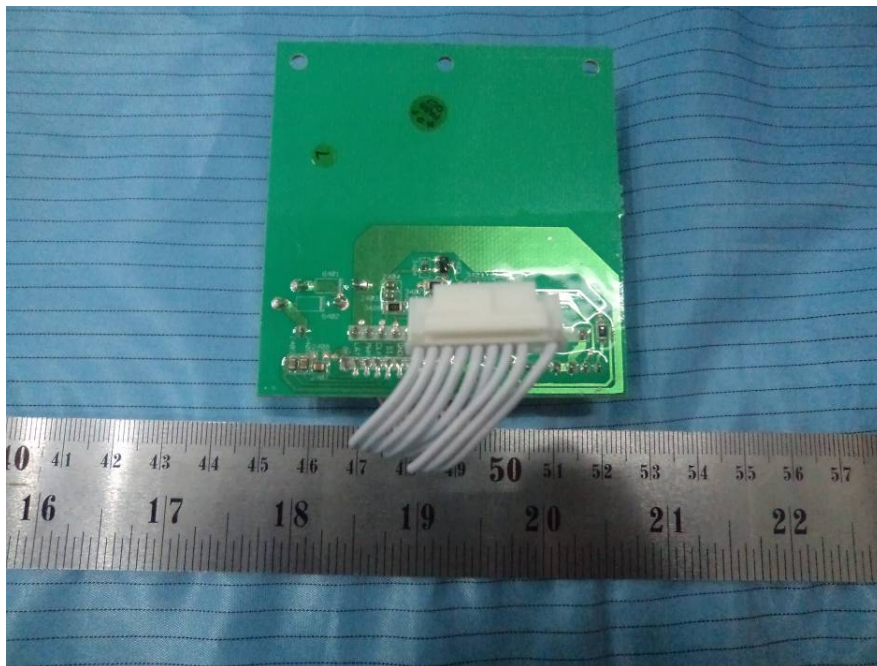

EXHIBIT C - EUT INTERNAL PHOTOGRAPHS

EUT – Cover off View 1

EUT – Cover off View 2

EUT – Main Board Top View

EUT – Main Board Bottom View

EUT – Filter Board Top View

EUT – Filter Board Bottom View

EUT – LED Board Top View

EUT – LED Board Bottom View

EUT – 0.95 μ F H.V. Capacitor View

EUT – 1.00 μ F H.V. Capacitor View

EUT – Magnetron View

EUT – Electromotor View

EUT – Electromotor Logo View 1

EUT – Electromotor Logo View 2

EUT – Transformer View