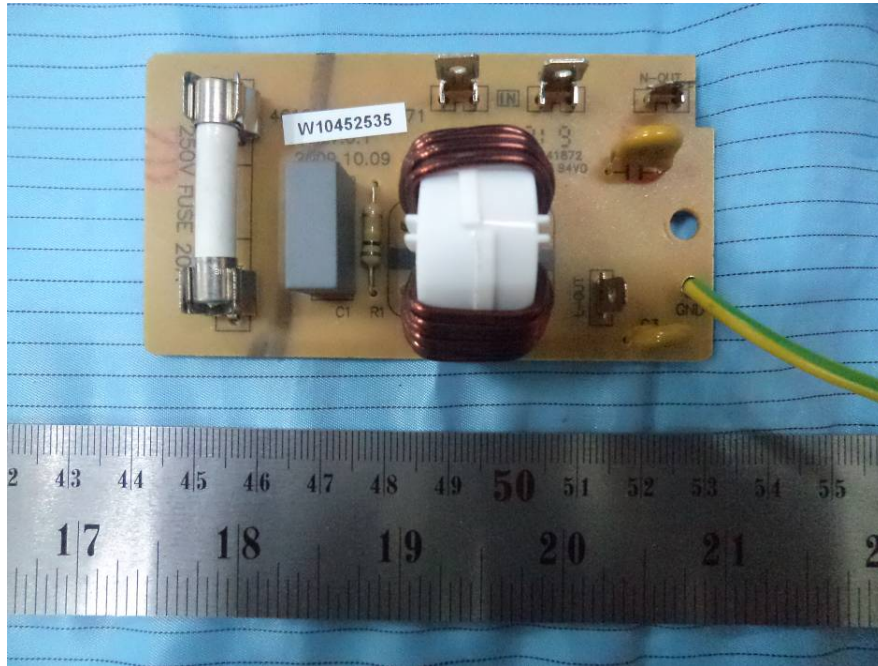

EXHIBIT C - EUT INTERNAL PHOTOGRAPHS

EUT – Cover off View 1

EUT – Cover off View 2

EUT – Main Board Top View

EUT – Main Board Bottom View

EUT – Filter Board Top View

EUT – Filter Board Bottom View

EUT – LED Board Top View

EUT – LED Board Bottom View

EUT – 0.95 μ F H.V. Capacitor View

EUT – 1.00 μ F H.V. Capacitor View

EUT – Magnetron View

EUT – Electromotor View

EUT – Electromotor Logo View 1

EUT – Electromotor Logo View 2

EUT – Transformer View