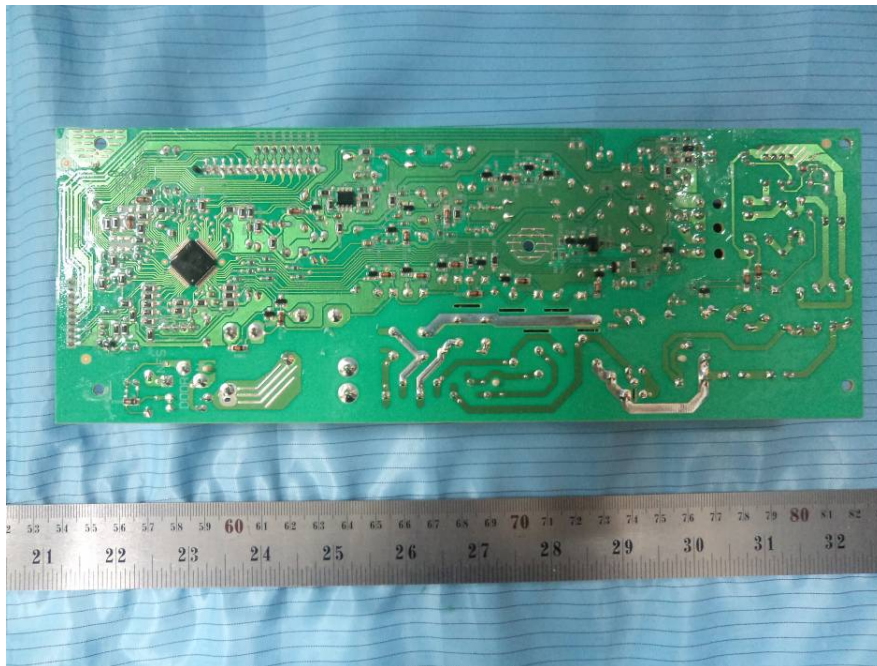

EXHIBIT C - EUT INTERNAL PHOTOGRAPHS

EUT – Cover off View 1

EUT – Cover off View 2

EUT – Main Board Top View

EUT – Main Board Bottom View

EUT – Filter Board Top View

EUT – Filter Board Bottom View

EUT – LED Board Top View

EUT – LED Board Bottom View

EUT – 0.95 μ F H.V. Capacitor View

EUT – 1.00 μ F H.V. Capacitor View

EUT – Magnetron View

EUT – Electromotor View

EUT – Electromotor Logo View 1

EUT – Electromotor Logo View 2

EUT – Transformer View

EUT – C61 View