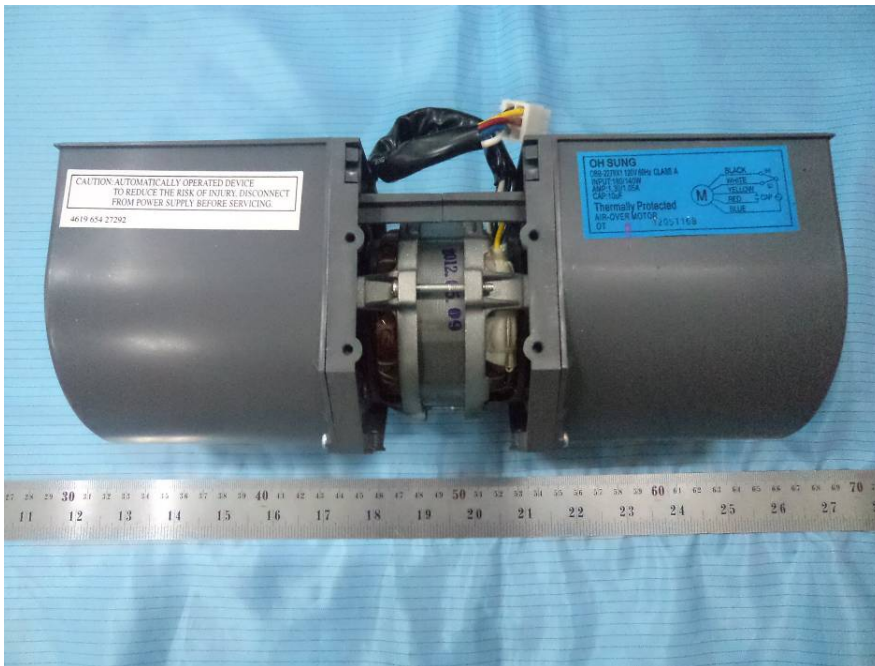

EUT – LED Board Bottom View

EUT – 0.95 μ F H.V. Capacitor View

EUT – 1.00 μ F H.V. Capacitor View

EUT – Magnetron View

EUT – Electromotor View

EUT – Electromotor Logo View 1

EUT – Electromotor Logo View 2

EUT – Transformer View