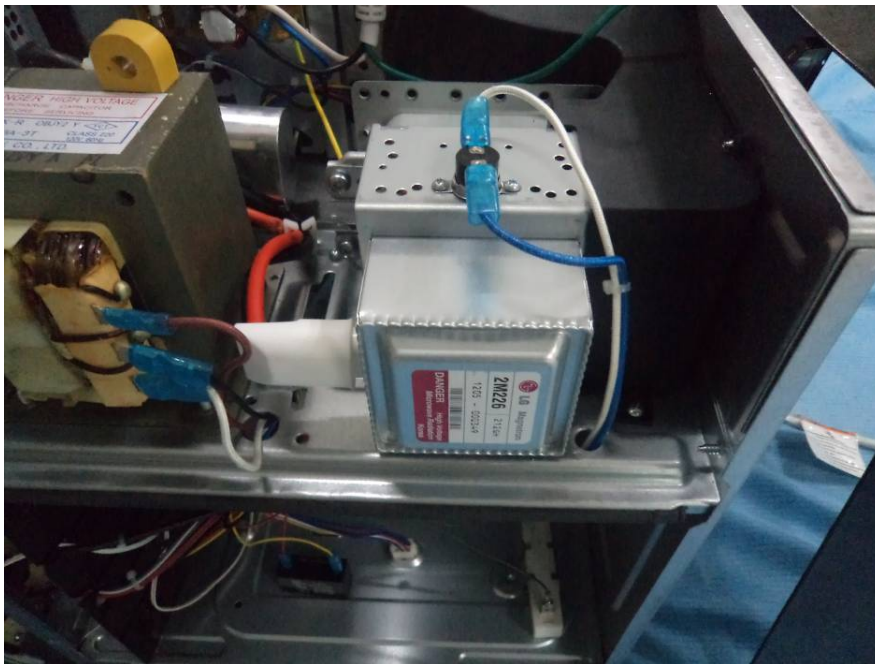

EXHIBIT C - EUT INTERNAL PHOTOGRAPHS

EUT – Cover off View 1

EUT – Cover off View 2

EUT – Main Board Top View

EUT – Main Board Bottom View

EUT – Filter Board Top View

EUT – Filter Board Bottom View

EUT – LED Board Top View

EUT – LED Board Bottom View

EUT – 0.95 μ F H.V. Capacitor View

EUT – 1.00 μ F H.V. Capacitor View

EUT – Magnetron View

EUT – Electromotor View

EUT – Electromotor Logo View 1

EUT – Electromotor Logo View 2

EUT – Transformer View