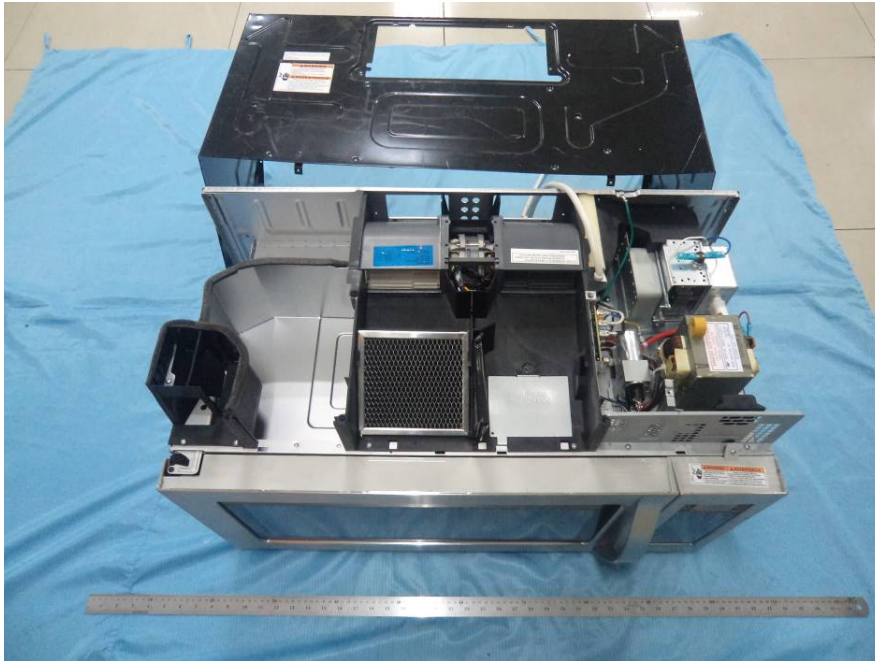

EXHIBIT C - EUT INTERNAL PHOTOGRAPHS

EUT – Cover off View 1

EUT – Cover off View 2

EUT – Main Board Top View

EUT – Main Board Bottom View

EUT – Filter Board Top View

EUT – Filter Board Bottom View

EUT – LED Board Top View

EUT – LED Board Bottom View

EUT – 0.95 μ F H.V. Capacitor View

EUT – 1.00 μ F H.V. Capacitor View

EUT – Magnetron View

EUT – Electromotor View

EUT – Electromotor Logo View 1

EUT – Electromotor Logo View 2

EUT – Transformer View