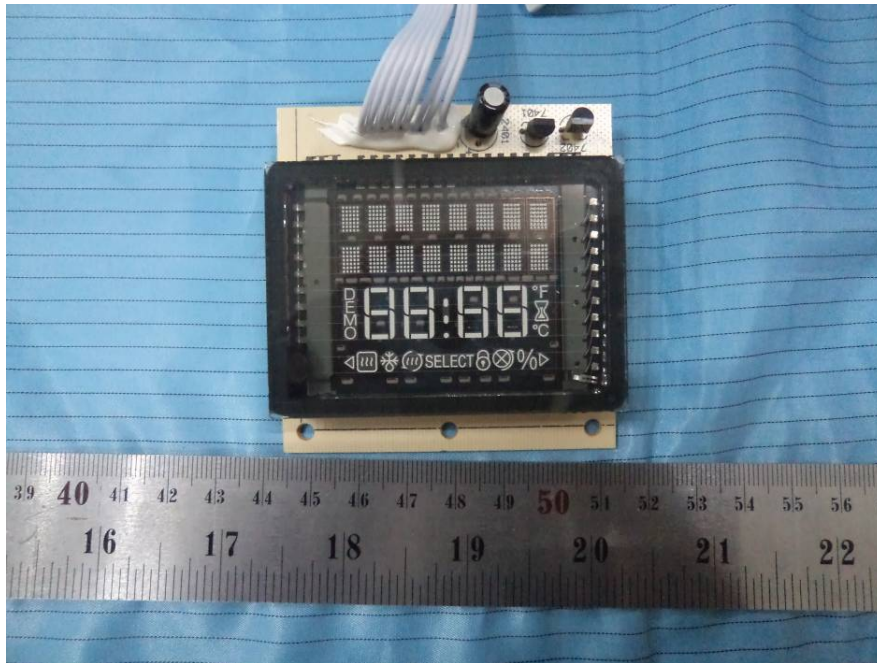

EXHIBIT C - EUT INTERNAL PHOTOGRAPHS

EUT – Cover off View 1

EUT – Cover off View 2

EUT – Main Board Top View

EUT – Main Board Bottom View

EUT – Filter Board Top View

EUT – Filter Board Bottom View

EUT – LED Board Top View

EUT – LED Board Bottom View

EUT – 0.95 μ F H.V. Capacitor View

EUT – 1.00 μ F H.V. Capacitor View

EUT – Magnetron View

EUT – Electromotor View

EUT – Electromotor Logo View 1

EUT – Electromotor Logo View 2

EUT – Transformer View