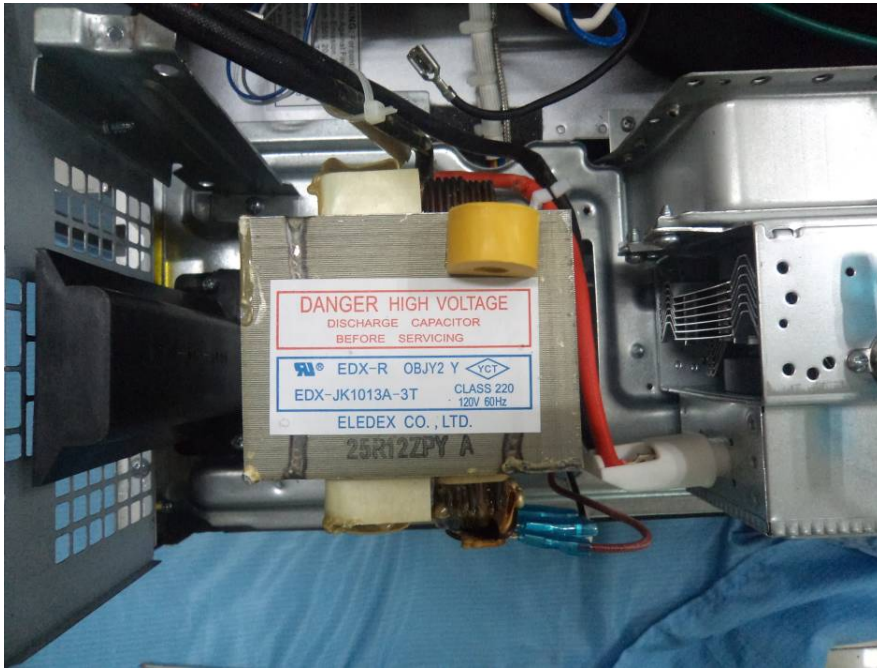

EUT – LED Board Bottom View

EUT – 0.95 μ F H.V. Capacitor View

EUT – 1.00 μ F H.V. Capacitor View

EUT – Magnetron View

EUT – Electromotor View

EUT – Electromotor Logo View 1

EUT – Electromotor Logo View 2

EUT – Transformer View