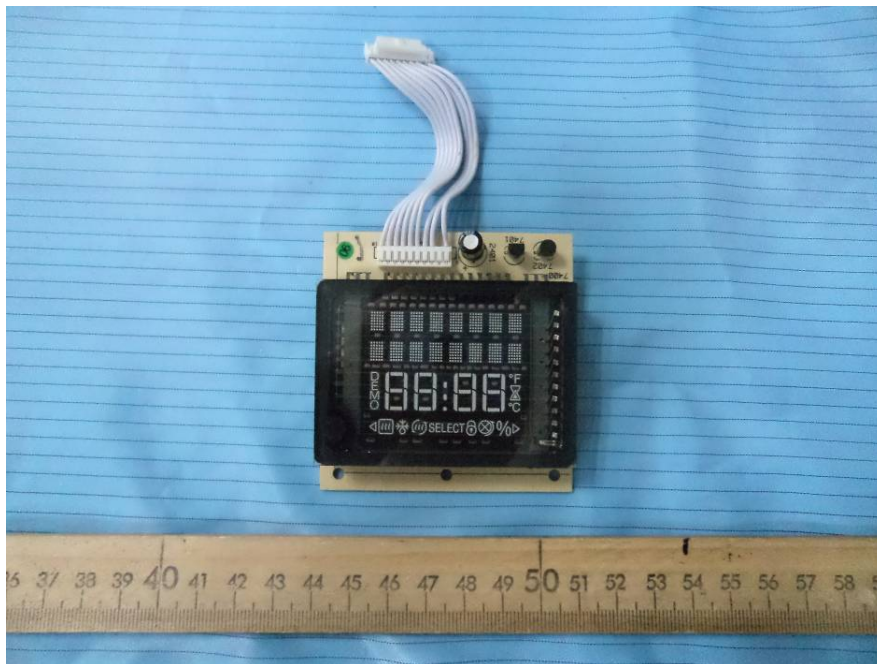

EXHIBIT C - EUT INTERNAL PHOTOGRAPHS

EUT – Cover off View

EUT – Controller View

EUT – Controller Cover off View

EUT – Main Board Top View

EUT – Main Board Bottom View

EUT – Power Board Top View

EUT – Power Board Bottom View

EUT – LED Top View

EUT – LED Bottom View

EUT – Magnetron View

EUT – Power Transformer View

EUT – Electromotor View

EUT – H.V. Capacitor Front View

EUT – H.V. Capacitor Side View

EUT – C61 View