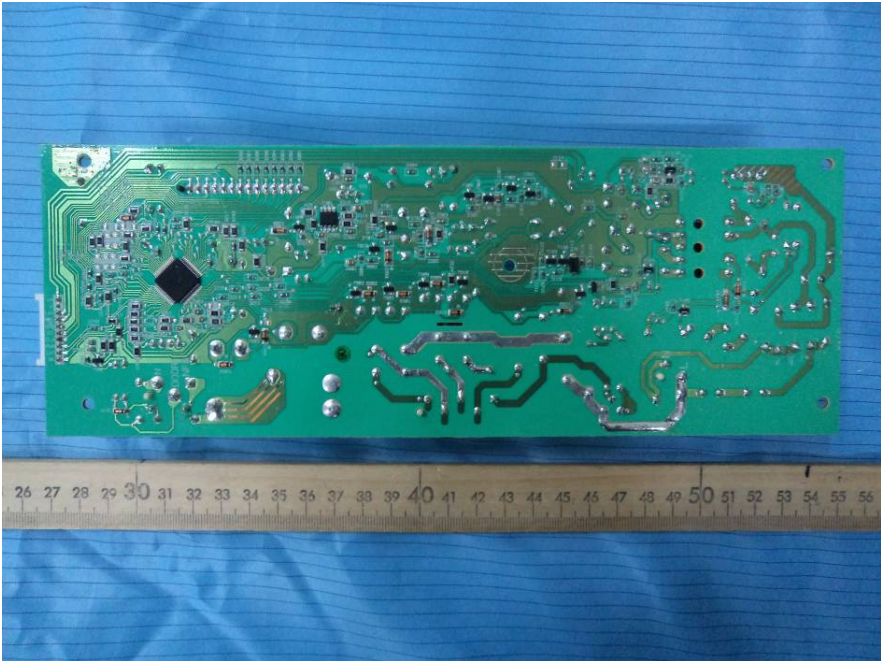

EXHIBIT C - EUT INTERNAL PHOTOGRAPHS

EUT – Cover off View

EUT – Controller View

EUT – Controller Cover off View

EUT – Main Board Top View

EUT – Main Board Bottom View

EUT – Power Board Top View

EUT – Power Board Bottom View

EUT – LED Top View

EUT – LED Bottom View

EUT – Magnetron View

EUT – Power Transformer View

EUT – Electromotor View

EUT – H.V. Capacitor Front View

EUT – H.V. Capacitor Side View

EUT – C61 View

EUT – HR6208 View