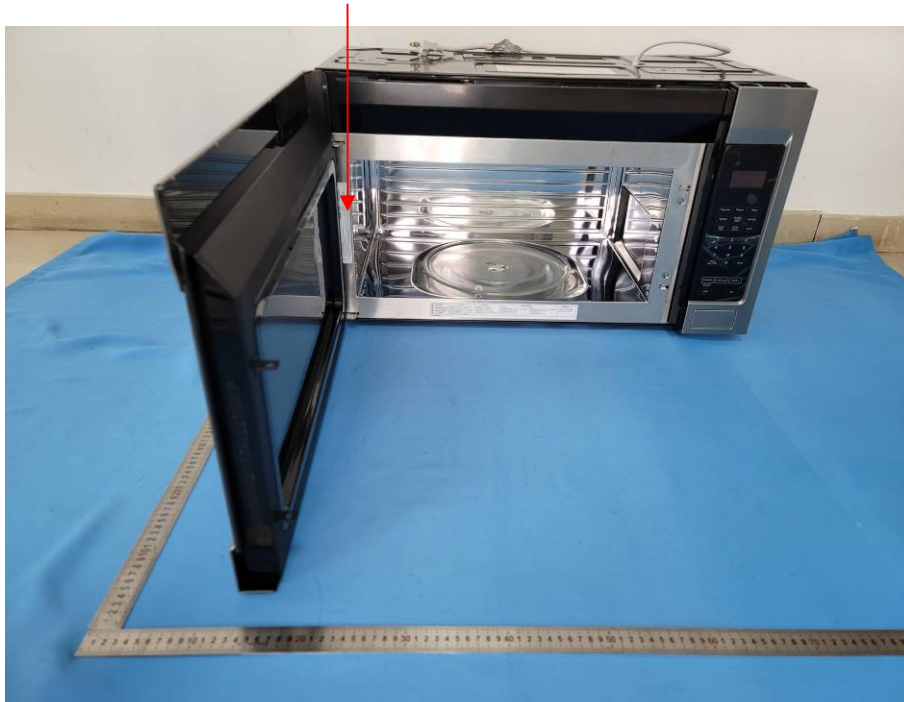

EXHIBITA-FCC ID LABEL AND LOCATION

FCC ID Label

WHIRLPOOL CORPORATION BENTON HARBOR, MICHIGAN 49022,U.S.A. Manufactured in China/ Fabriqué en Chine	 ENERGY LISTED MICROWAVE OVEN MICRO-ONDES 10N5	Model/Modèle : YMMV1175	. Household microwave oven (not for commercial use)
		Serial no./ N° de série : TR 9 04 11138	. Input 120 V, 60 Hz, single phase, 1500 W . Output 900 W, 2450 MHz . Complies with DHHS radiation performance standards 21 CFR subchapter J. . Four à micro-ondes familial (non destiné à l'usage commercial). Alimentation 120 V, 60 Hz, monophasé, 1500 W. Puissance 900 W, 2450 MHz En conformité avec les normes de rendement de radiation DHHS - Sous-chapitre J 21 CFR CAN ICES-1/NMB-1 FCC ID: PR4RED199Y1
		Manufacture date/ Date de fabrication : 2019 01	

FCC ID Label Location Information

The label shown shall be permanently affixed at a conspicuous location on the device and be readily visible to the time purchase (Labeling requirements per 2.295)