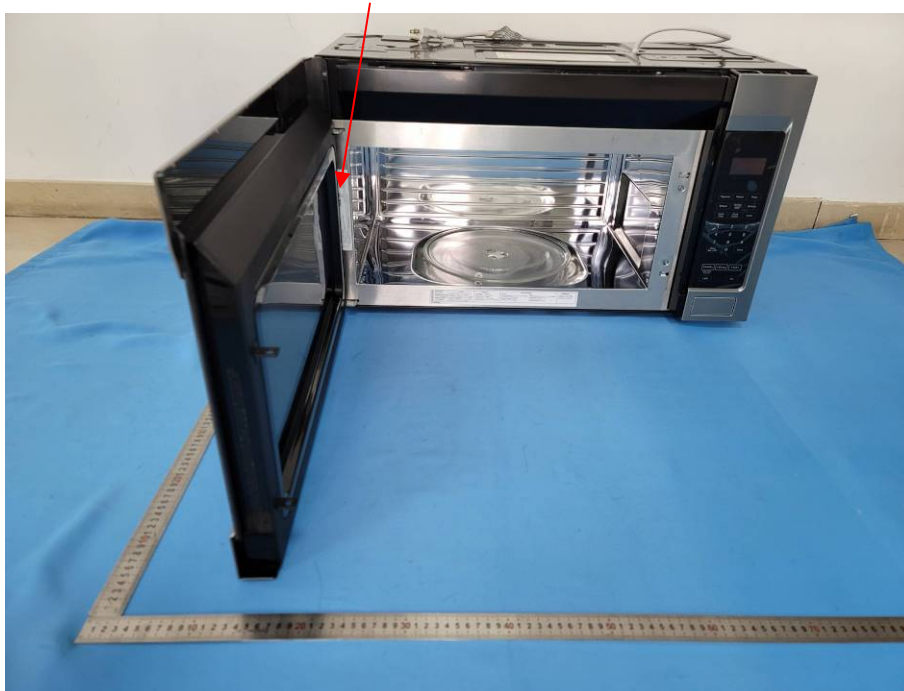

EXHIBITA-FCC ID LABEL AND LOCATION

FCC ID Label

W11425409

<p>WHIRLPOOL CORPORATION, BENTON HARBOR, MICHIGAN, 49022, U.S.A. · HOUSEHOLD MICROWAVE OVEN (NOT FOR COMMERCIAL USE) · INPUT 120V ~ 60Hz, 1800W SINGLE PHASE · OUTPUT 1000W, 2450MHZ · COMPLIES WITH DHHS RADIATION PERFORMANCE STANDARDS 21 CFR SUBCHAPTER J. FCC ID: PR4RED199X1</p>	 <p>UL LISTED 10N5 E91773</p>	<p>MODEL: MMV1175 SERIAL NO.: TR X 03 10162 MANUFACTURED: January 2020 Manufactured in China</p>
--	--	---

Questions? Call **1-800-688-9900** or visit www.maytag.com

FCC ID Label Location Information

The label shown shall be permanently affixed at a conspicuous location on the device and be readily visible to the time purchase (Labeling requirements per 2.295)