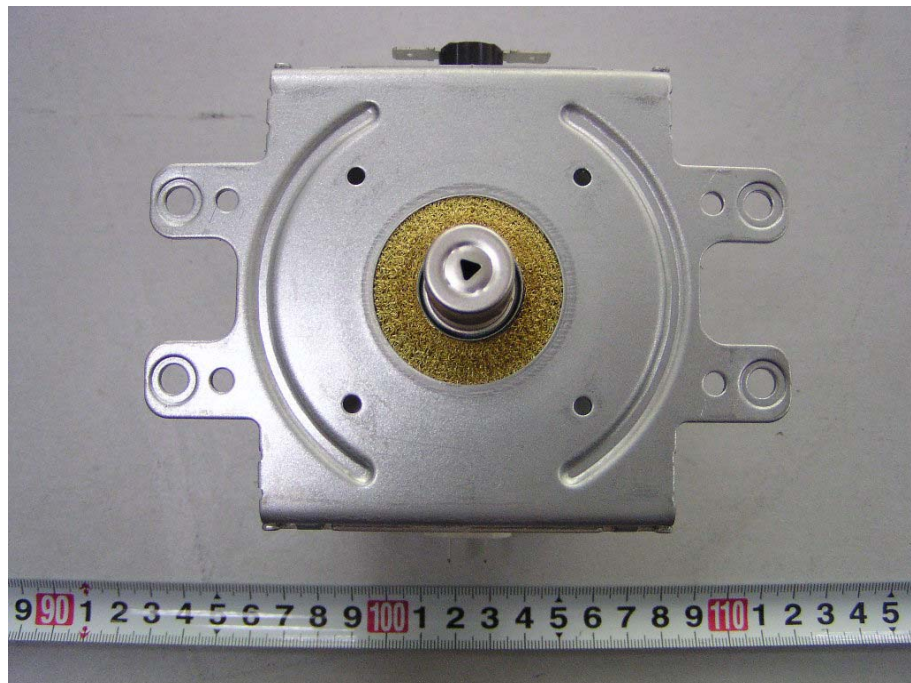

Internal Photos

EUT-Uncovered View

EUT-Control Unit Top View

EUT-Control Unit Bottom View

EUT-Control Unit Control PCB Top View

EUT-Control Unit Control PCB Bottom View

EUT-Control Unit Power PCB Top View

EUT-Control Unit Power PCB Bottom View

EUT-EMI Filter View

EUT-EMI Filter Label View

EUT-Cap View

EUT-High Cap Top View

EUT-High Cap Bottom View

EUT-Magnetron Top View

EUT-Magnetron Bottom View

EUT-Magnetron Right View

EUT-Magnetron Label View

EUT-Transformer Top View

EUT-Transformer Right View

EUT-Transformer Label View