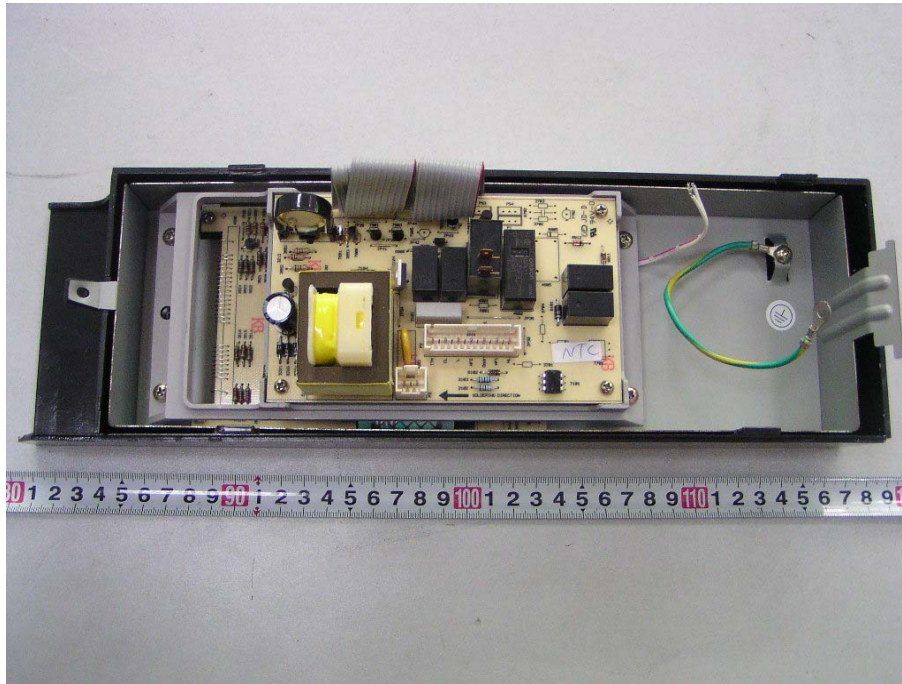

Internal Photos

EUT-Uncovered View

EUT-Control Unit Top View

EUT-Control Unit Bottom View

EUT-Control Unit Control PCB Top View

EUT-Control Unit Control PCB Bottom View

EUT-Control Unit Power PCB Top View

EUT-Control Unit Power PCB Bottom View

EUT-EMI Filter View

EUT-EMI Filter Label View

EUT-Cap View

EUT-High Cap Top View

EUT-High Cap Bottom View

EUT-Magnetron Top View

EUT-Magnetron Bottom View

EUT-Magnetron Right View

EUT-Magnetron Label View

EUT-Transformer Top View

EUT-Transformer Right View

EUT-Transformer Label View