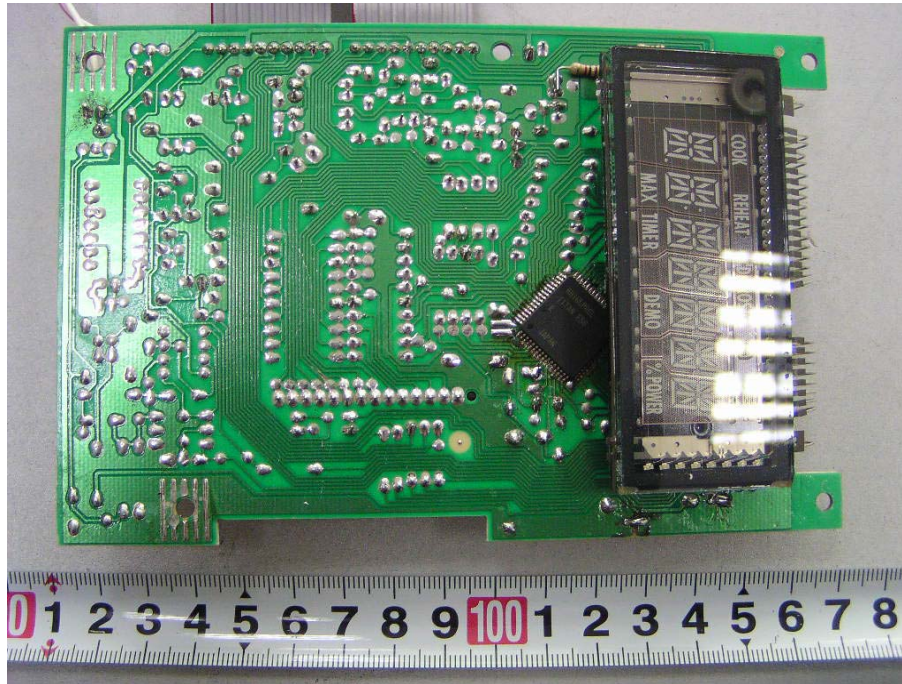

Internal Photos

EUT-Uncovered View

EUT-Control Unit Top View

EUT-Control Unit Bottom View

EUT-Control Unit Control PCB Top View

EUT-Control Unit Control PCB Bottom View

EUT-Control Unit Power PCB Top View

EUT-Control Unit Power PCB Bottom View

EUT-EMI Filter View

EUT-EMI Filter Label View

EUT-Cap View

EUT-High Cap Top View

EUT-High Cap Bottom View

EUT-High Cap Label View

EUT-Magnetron Top View

EUT-Magnetron Bottom View

EUT-Magnetron Right View

EUT-Magnetron Label View

EUT-Transformer Top View

EUT-Transformer Right View

EUT-Transformer Label View