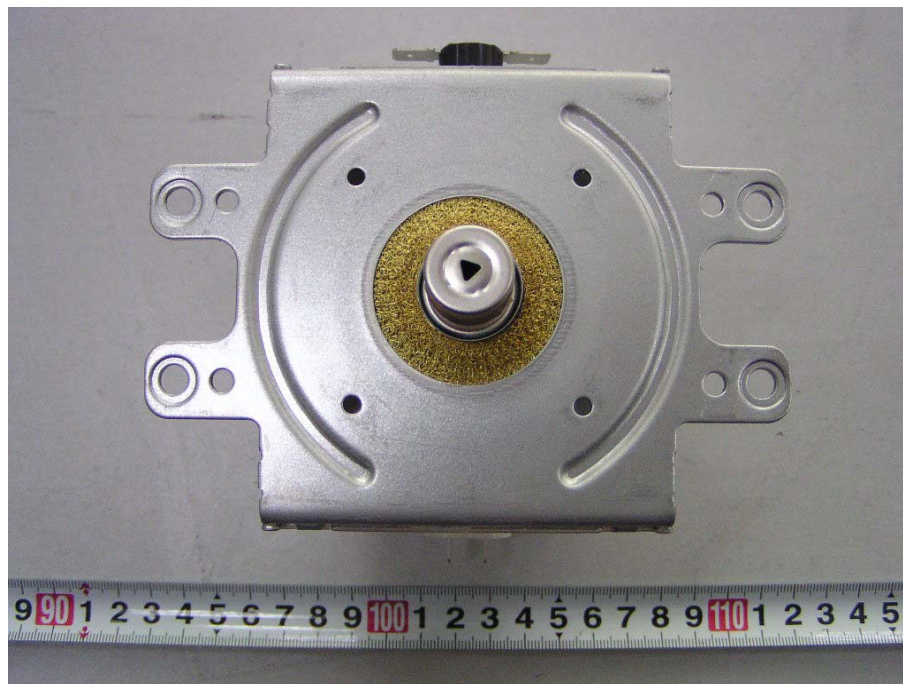

Internal Photos

EUT-Uncovered View

EUT-Control Unit Top View

EUT-Control Unit Bottom View

EUT-Control Unit Control PCB Top View

EUT-Control Unit Control PCB Bottom View

EUT-Control Unit Power PCB Top View

EUT-Control Unit Power PCB Bottom View

EUT-EMI Filter View

EUT-EMI Filter Label View

EUT-Cap View

EUT-High Cap Top View

EUT-High Cap Bottom View

EUT-High Cap Label View

EUT-Magnetron Top View

EUT-Magnetron Bottom View

EUT-Magnetron Right View

EUT-Magnetron Label View

EUT-Transformer Top View

EUT-Transformer Right View

EUT-Transformer Label View