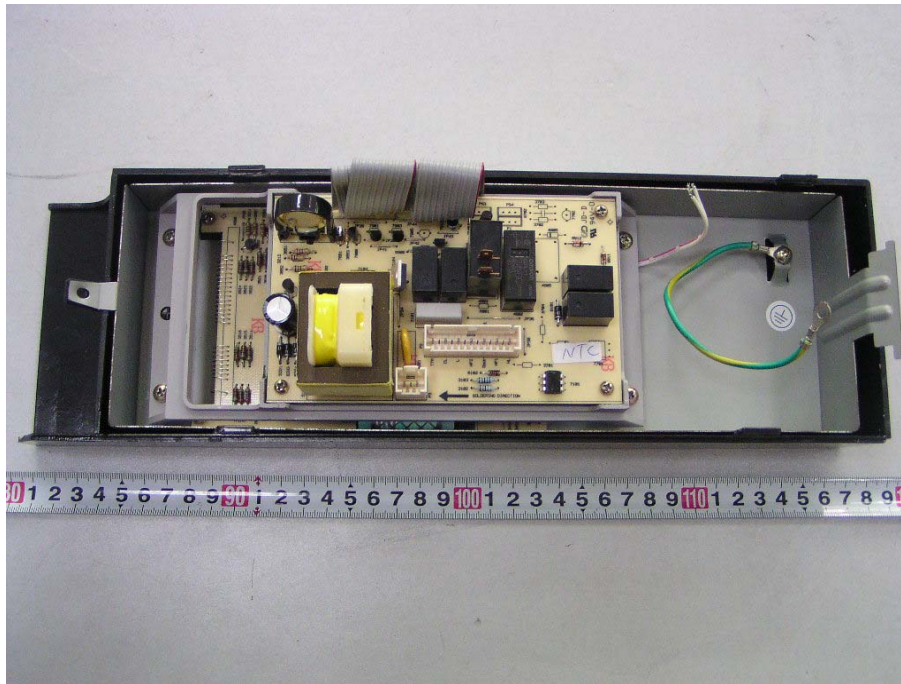

Internal Photos

EUT-Uncovered View

EUT-Control Unit Top View

EUT-Control Unit Bottom View

EUT-Control Unit Control PCB Top View

EUT-Control Unit Control PCB Bottom View

EUT-Control Unit Power PCB Top View

EUT-Control Unit Power PCB Bottom View

EUT-EMI Filter View

EUT-EMI Filter Label View

EUT-Cap View

EUT-High Cap Top View

EUT-High Cap Bottom View

EUT-High Cap Label View

EUT-Magnetron Top View

EUT-Magnetron Bottom View

EUT-Magnetron Right View

EUT-Magnetron Label View

EUT-Transformer Top View

EUT-Transformer Right View

EUT-Transformer Label View