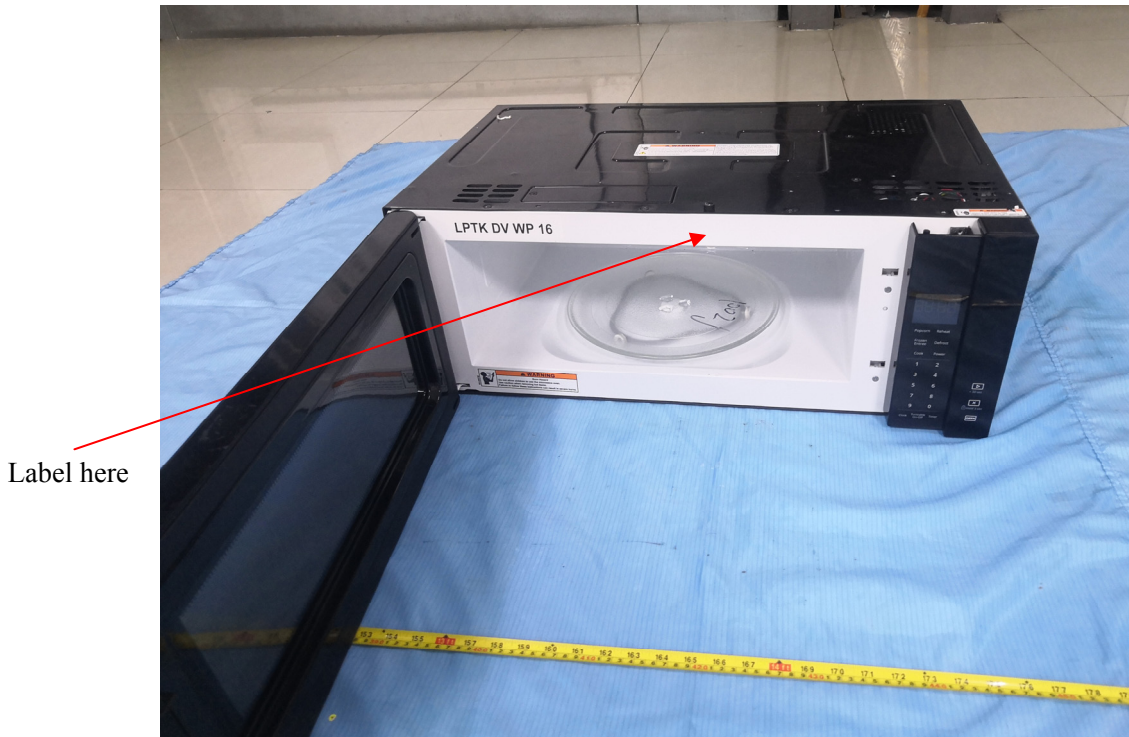

## EXHIBIT A - FCC ID LABEL AND LOCATION

### FCC ID Label

W11335534

WHIRLPOOL CORPORATION BENTON HARBOR, MICHIGAN 49022, U.S.A. Manufactured in China/ Fabriqué en Chine	 UL CERTIFIED SAFETY ENERGY CA SÛRETÉ ÉNERGIE CA E91773	Model/Modèle : YKMBT5011	. Household microwave oven (not for commercial use)
		Serial no./ N° de série : TR 9 40 11207	. Input 120 V, 60 Hz, single phase, 1500 W . Output 900 W, 2450 MHz Complies with DHHS radiation performance standards 21 CFR subchapter J.
		Manufacture date/ Date de fabrication : 2019 10	. Four à micro-ondes familial (non destiné à l'usage commercial). . Alimentation 120 V, 60 Hz, monophasé, 1500 W. . Puissance 900 W, 2450 MHz En conformité avec les normes de rendement de radiation DHHS - Sous-chapitre J 21 CFR CAN ICES-1/NMB-1 FCC ID: PR4LPTKACUY

### FCC ID Label Location Information

**Specifications:** Text is Black or white in color and is left justified. Labels are printed in indelible ink on permanent adhesive backing or silk-screened onto the EUT or shall be affixed at a conspicuous location on the EUT.