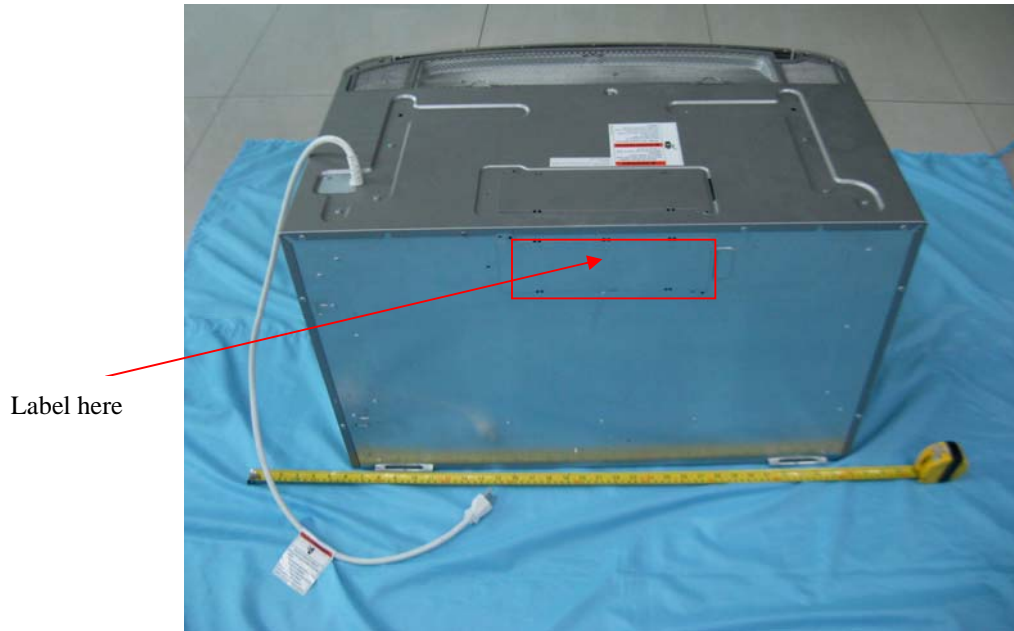

## **ID Label/Location**

## FCC ID Label Location

Specifications: Text is Black or white in color and is left justified. Labels are printed in indelible ink on permanent adhesive backing or silk-screened onto the EUT or shall be affixed at a conspicuous location on the EUT.