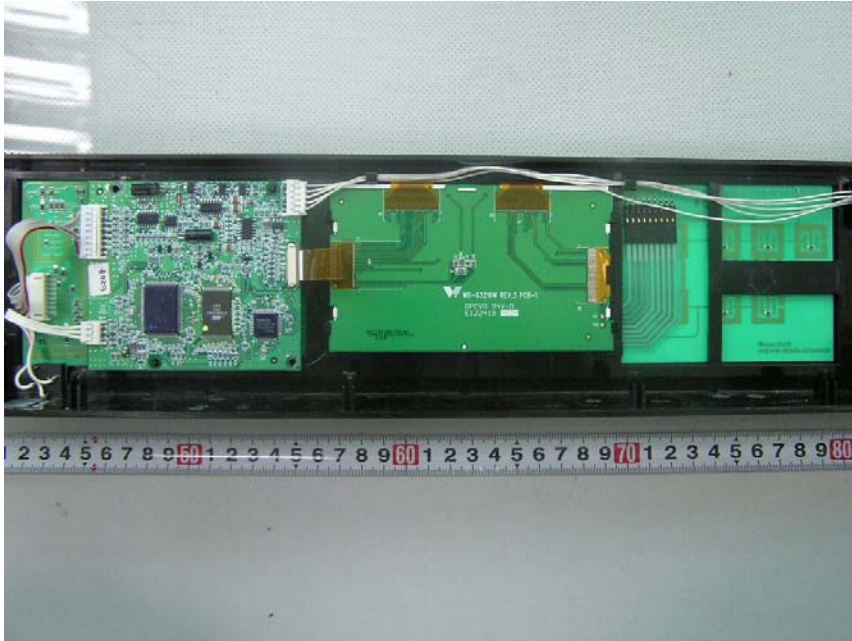

Internal Photos

EUT – Uncover Left View

EUT – Uncover Right View

EUT – Fan Unit View

EUT –Fan Unit Label View

EUT- High Capacitor View

EUT- Magnetron Front View

EUT- Magnetron Top View

EUT- Magnetron Right View

EUT- Magnetron Label View

EUT- LCD Top View

EUT- LCD Bottom View

EUT- Control Unit View

EUT- Control Near View

EUT- EMI Filter Top View

EUT- EMI Filter Bottom View

EUT- Fan Control PCB Top View

EUT- Fan Control PCB Bottom View

EUT- Power PCB Top View

EUT- Power PCB Bottom View

EUT- Relay PCB Top View

EUT- Relay PCB Bottom View

EUT- Transformer PCB Top View

EUT- Transformer PCB Bottom View