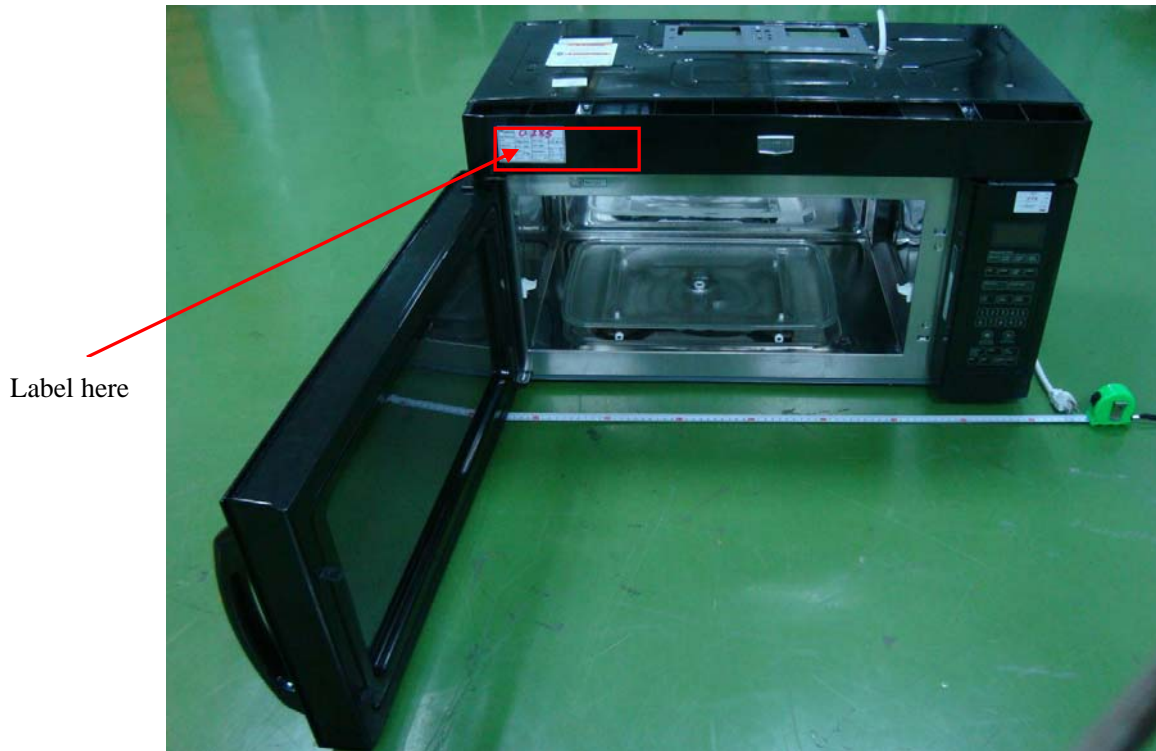

ID Label/Location

FCC ID Label

FCC ID: PR4GET6185Y

WHIRLPOOL CORPORATION BENTON HARBOR, MICHIGAN 49022, U.S.A.	 10N5 E91773	Model/Modèle : YMMV5208WB - 0 Serial no./ N° de série : TR Y 29 11063 Manufacture date/ Date de fabrication : July 2009	<ul style="list-style-type: none">Household microwave oven (not for commercial use)Input 120 V, 60 Hz, single phase, 1500 WOutput 950 W, 2450 MHzComplies with DHHS radiation performance standards 21 CFR subchapter J.FCC ID: PR4GET6185YFour à micro-ondes familial (non destiné à l'usage commercial)Alimentation 120 V, 60 Hz, monophasé, 1500 WPuissance 950 W, 2450 MHzEn conformité avec les normes de rendement de radiation DHHS - Sous-chapitre J 21 CFR
---	---	---	---

Questions? Call 1-800-688-9900 or visit www.Maytag.com / In Canada, call 1-800-807-6777 or visit www.maytag.ca

FCC ID Label Location

Specifications: Text is Black or white in color and is left justified. Labels are printed in indelible ink on permanent adhesive backing or silk-screened onto the EUT or shall be affixed at a conspicuous location on the EUT.