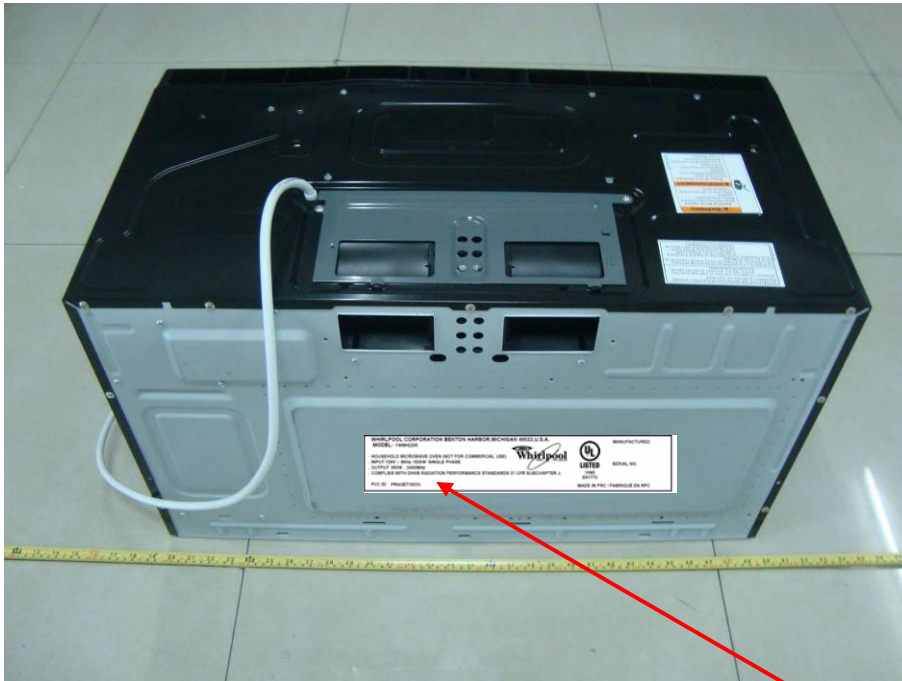

ID Label/Location

FCC ID Label

<p>WHIRLPOOL CORPORATION BENTON HARBOR, MICHIGAN 49022, U.S.A. MODEL: YWMH2205</p> <ul style="list-style-type: none">HOUSEHOLD MICROWAVE OVEN (NOT FOR COMMERCIAL USE)INPUT 120V ~ 60Hz, 1500W SINGLE PHASEOUTPUT 950W, 2450MHzCOMPLIES WITH DHHS RADIATION PERFORMANCE STANDARDS 21 CFR SUBCHAPTER J. <p>FCC ID: PR4GET1503X</p>		 <p>10N5 E91773</p>	<p>MANUFACTURED: SERIAL NO.</p> <p>MADE IN PRC / FABRIQUÉ EN RPC</p>
--	---	--	--

FCC ID Label Location

Label here

Specifications: Text is Black or white in color and is left justified. Labels are printed in indelible ink on permanent adhesive backing or silk-screened onto the EUT or shall be affixed at a conspicuous location on the EUT.