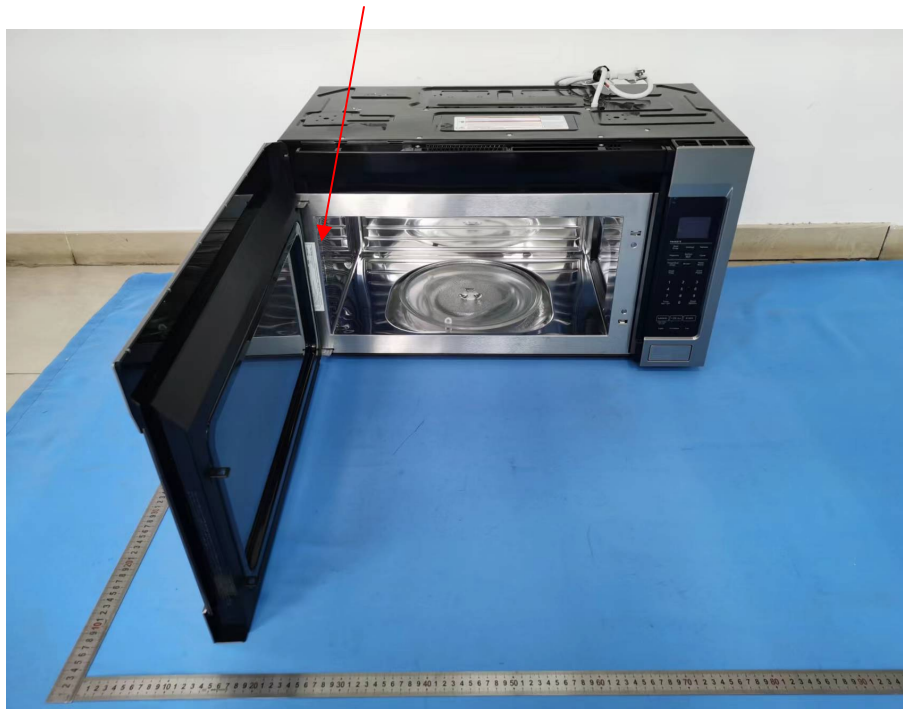

## EXHIBITA-FCC ID LABEL AND LOCATION

### FCC ID Label

<p>WHIRLPOOL CORPORATION, BENTON HARBOR, MICHIGAN, 49022, U.S.A. · HOUSEHOLD MICROWAVE OVEN (NOT FOR COMMERCIAL USE) · INPUT 120V ~ 60Hz, 1800W SINGLE PHASE · OUTPUT 950W, 2450MHz · COMPLIES WITH DHHS RADIATION PERFORMANCE STANDARDS 21 CFR SUBCHAPTER J. FCC ID: PR4ACU2-2X</p>	 <p><b>UL</b> <b>LISTED</b> 10N5 E91773</p>	<p>MODEL: <b>MMV4207</b> SERIAL NO.: <b>TR 9 08 10138</b> MANUFACTURED: <b>February 2019</b> Manufactured in China</p>
--	--	--

### FCC ID Label Location Information

The label shown shall be permanently affixed at a conspicuous location on the device and be readily visible to the time purchase (Labeling requirements per 2.295)