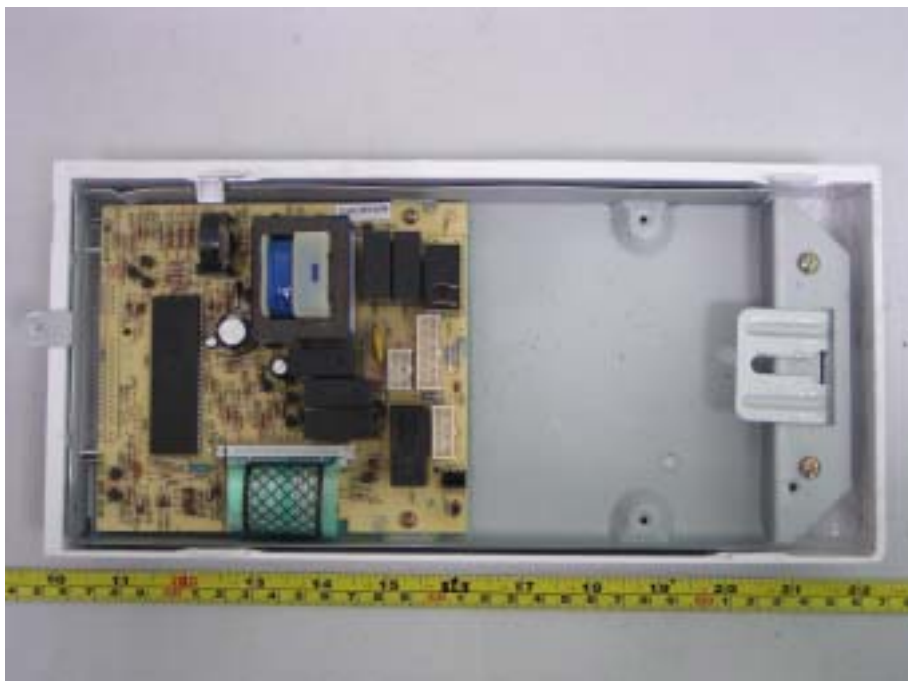

Internal Photos

EUT – Top Open View

EUT – Side Open View

EUT – Uncovered View

EUT – Control Panel Unit View (1)

EUT – Control Panel Unit View (2)

EUT – Control Panel PCB Top View

EUT – Control Panel PCB Bottom View

EUT – Fan Unit View

EUT – Filter Capacitor 1 View

EUT- Filter Capacitor 2 View

EUT- Capacitor 3 View

EUT- Magnetism Signal Generator View

EUT- Magnetism Signal Generator Label View

EUT- Resistance View

EUT- Transformer View

EUT- Transformer Label View