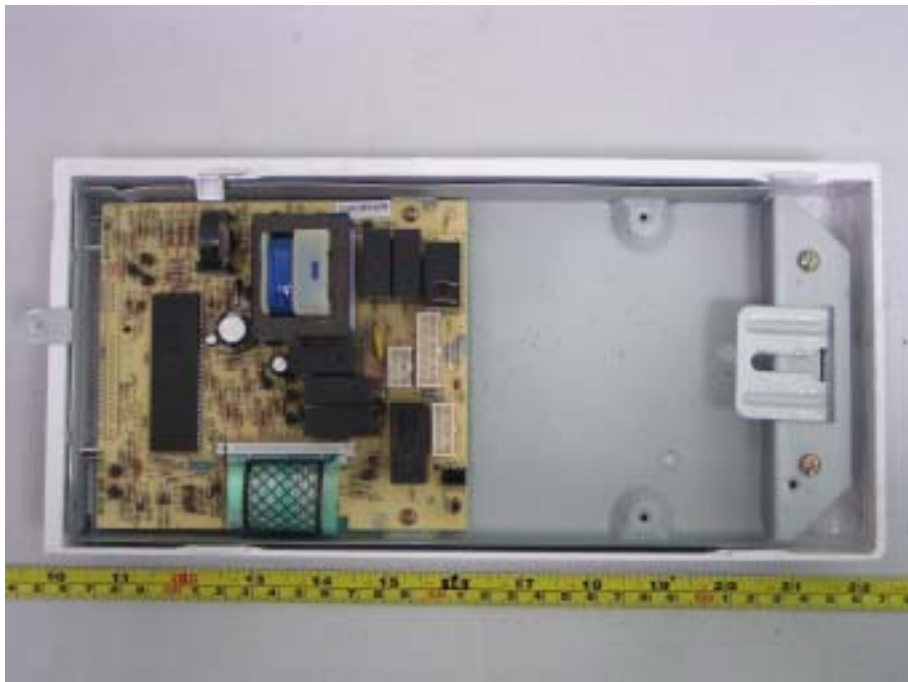

Internal Photos

EUT – Inside View

EUT – Control Panel Unit View

EUT – Control Panel PCB Top View

EUT – Control Panel PCB Bottom View

EUT – Fan Unit View

EUT – Filter Capacitor 1 View

EUT- Filter Capacitor 2 View

EUT- Capacitor 3 View

EUT- Magnetism Signal Generator View

EUT- Magnetism Signal Generator Label View

EUT- Resistance View

EUT- Transformer View

EUT- Transformer Label View