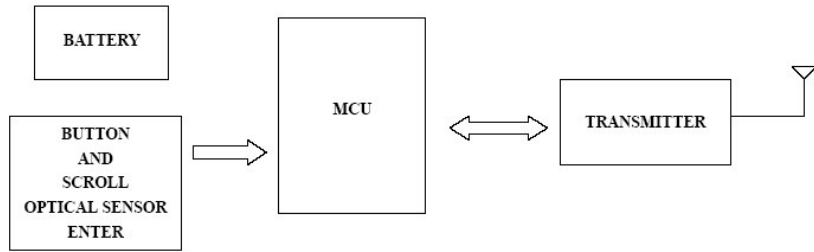

27MHz RF Wireless Mini Optical Mouse  
Model:OPM-302-E,OPM-602-E

RECEIVER BLOCK DIAGRAM (一)

(MOUSE) TRANSMITTER BLOCK DIAGRAM (二)