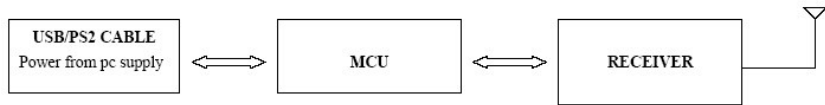

27MHz RF Wireless Mini Optical Mouse  
Model:OPM-302-E,OPM-602-E

RECEIVER BLOCK DIAGRAM (一)

(MOUSE) TRANSMITTER BLOCK DIAGRAM (二)