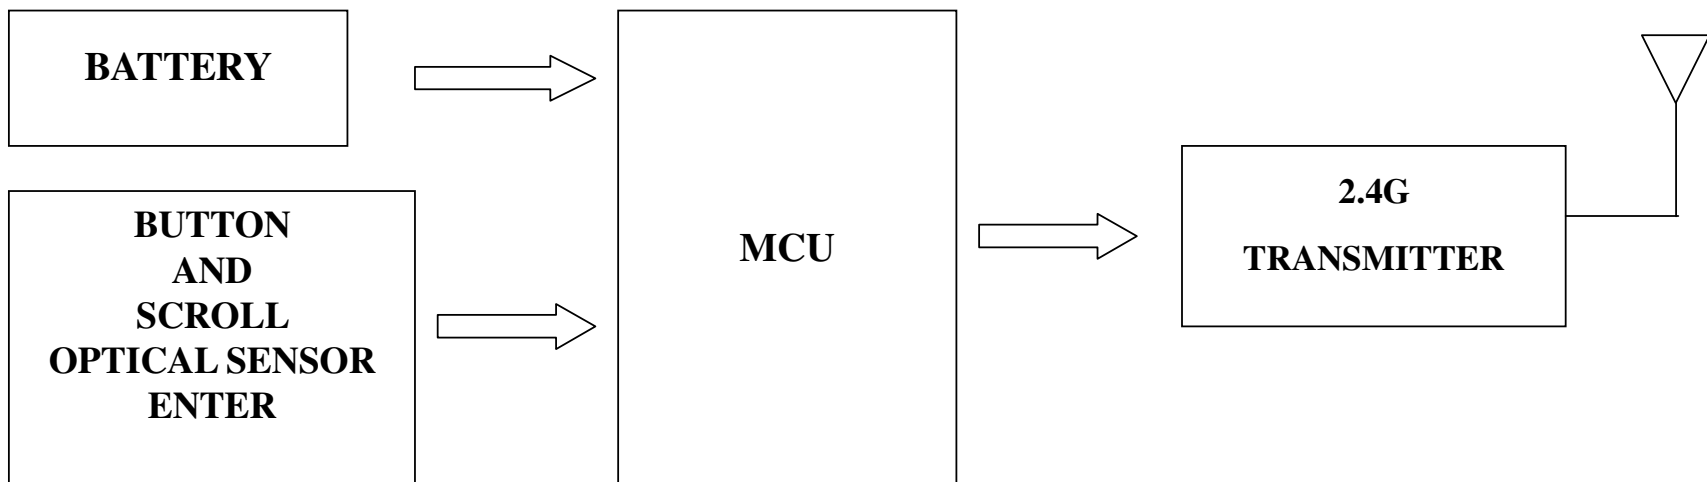

2.4 GHz Wireless Mouse

OPM- 6324 方塊圖

RECEIVER BLOCK DIAGRAM (一)

(MOUSE) TRANSMITTER BLOCK DIAGRAM (二)