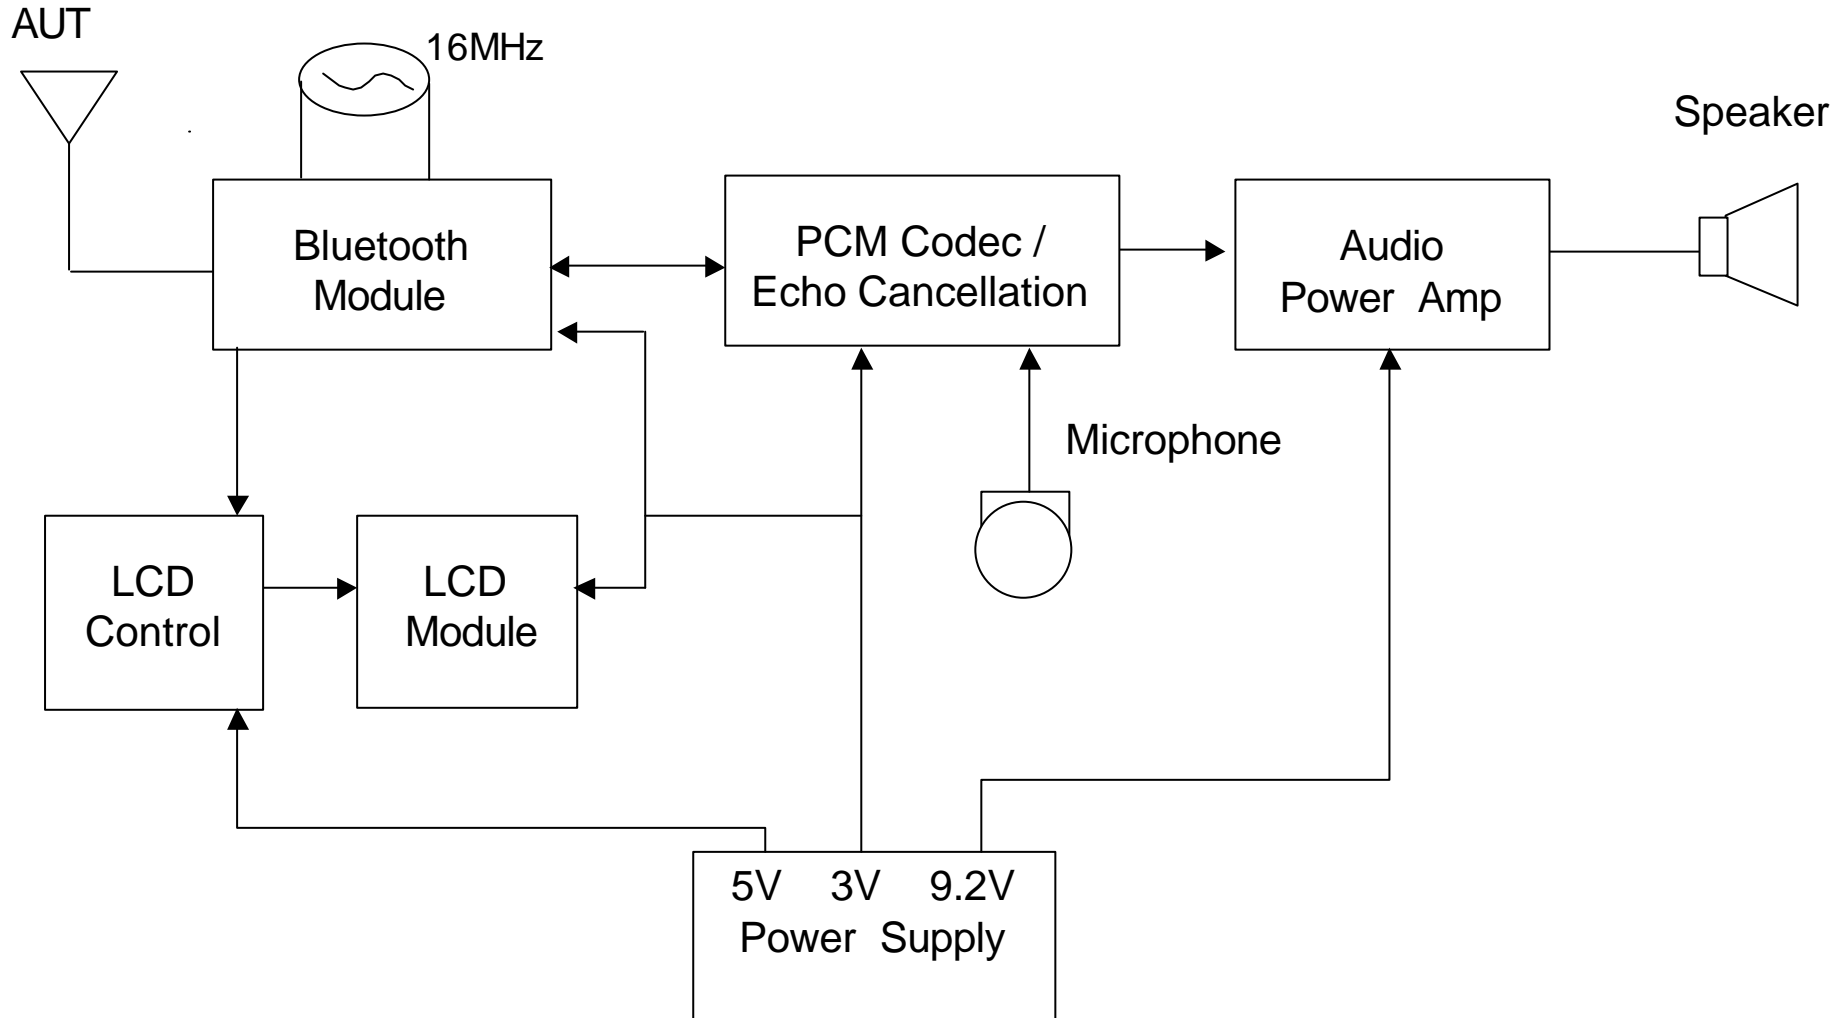

Bluetooth Handsfree Car Kit Block Diagram

Model No: BTHF-6200

Bluetooth Handsfree Car Kit Block Diagram

Model No: BTHF-6200-L