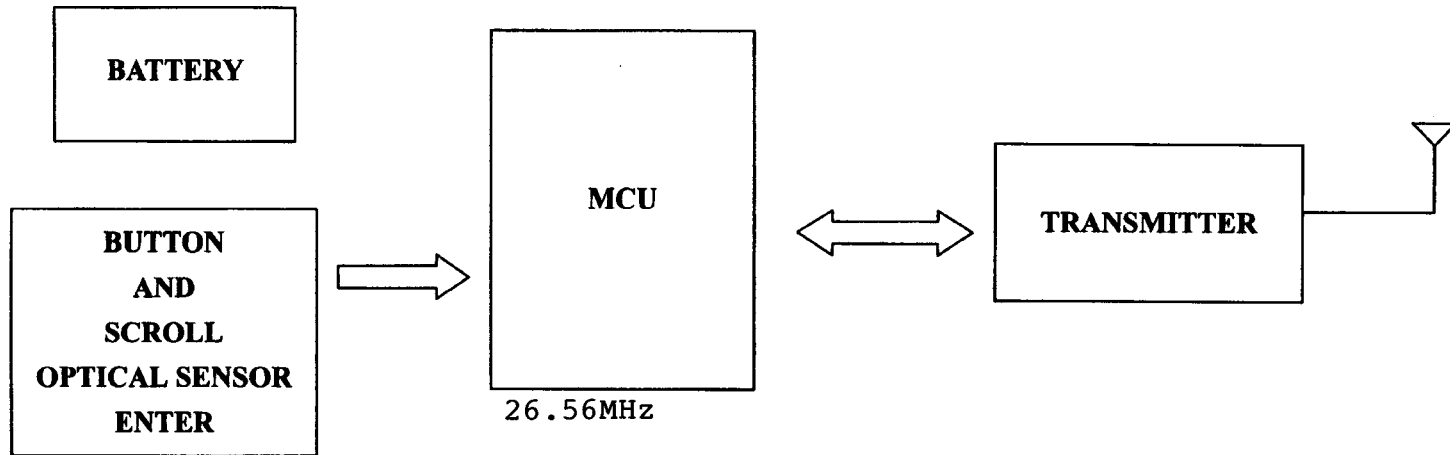

RF Mini Optical Mouse 方塊圖

Model No.: OPM-902

RECEIVER BLOCK DIAGRAM (一)

(MOUSE) TRANSMITTER BLOCK DIAGRAM (二)