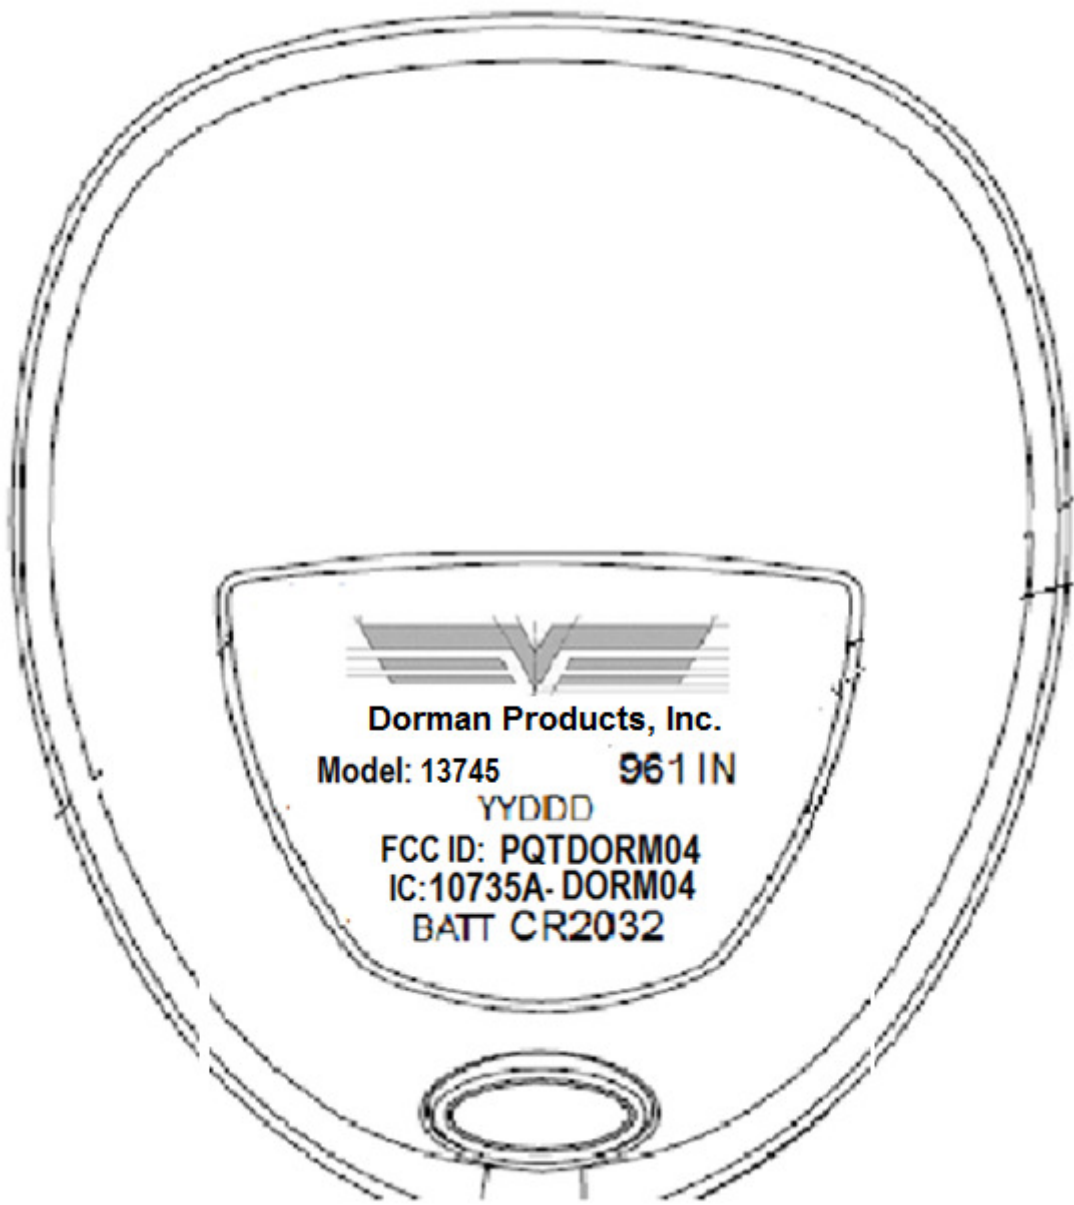

Dorman Products, Inc.

Model: 13739 961 IN

YYDDD

FCC ID: PQTDORM04

IC:10735A-DORM04

BATT CR2032

Dorman Products, Inc.

Model: 13745 961 IN

YYDDD

FCC ID: PQTDORM04

IC:10735A-DORM04

BATT CR2032

Dorman Products, Inc.

Model: 13756 961 IN

YYDDD

FCC ID: PQTDORM04

IC:10735A-DORM04

BATT CR2032

Dorman Products, Inc.

Model: 13779 961 IN

YYDDD

FCC ID: PQTDORM04

IC: 10735A-DORM04

BATT CR2032