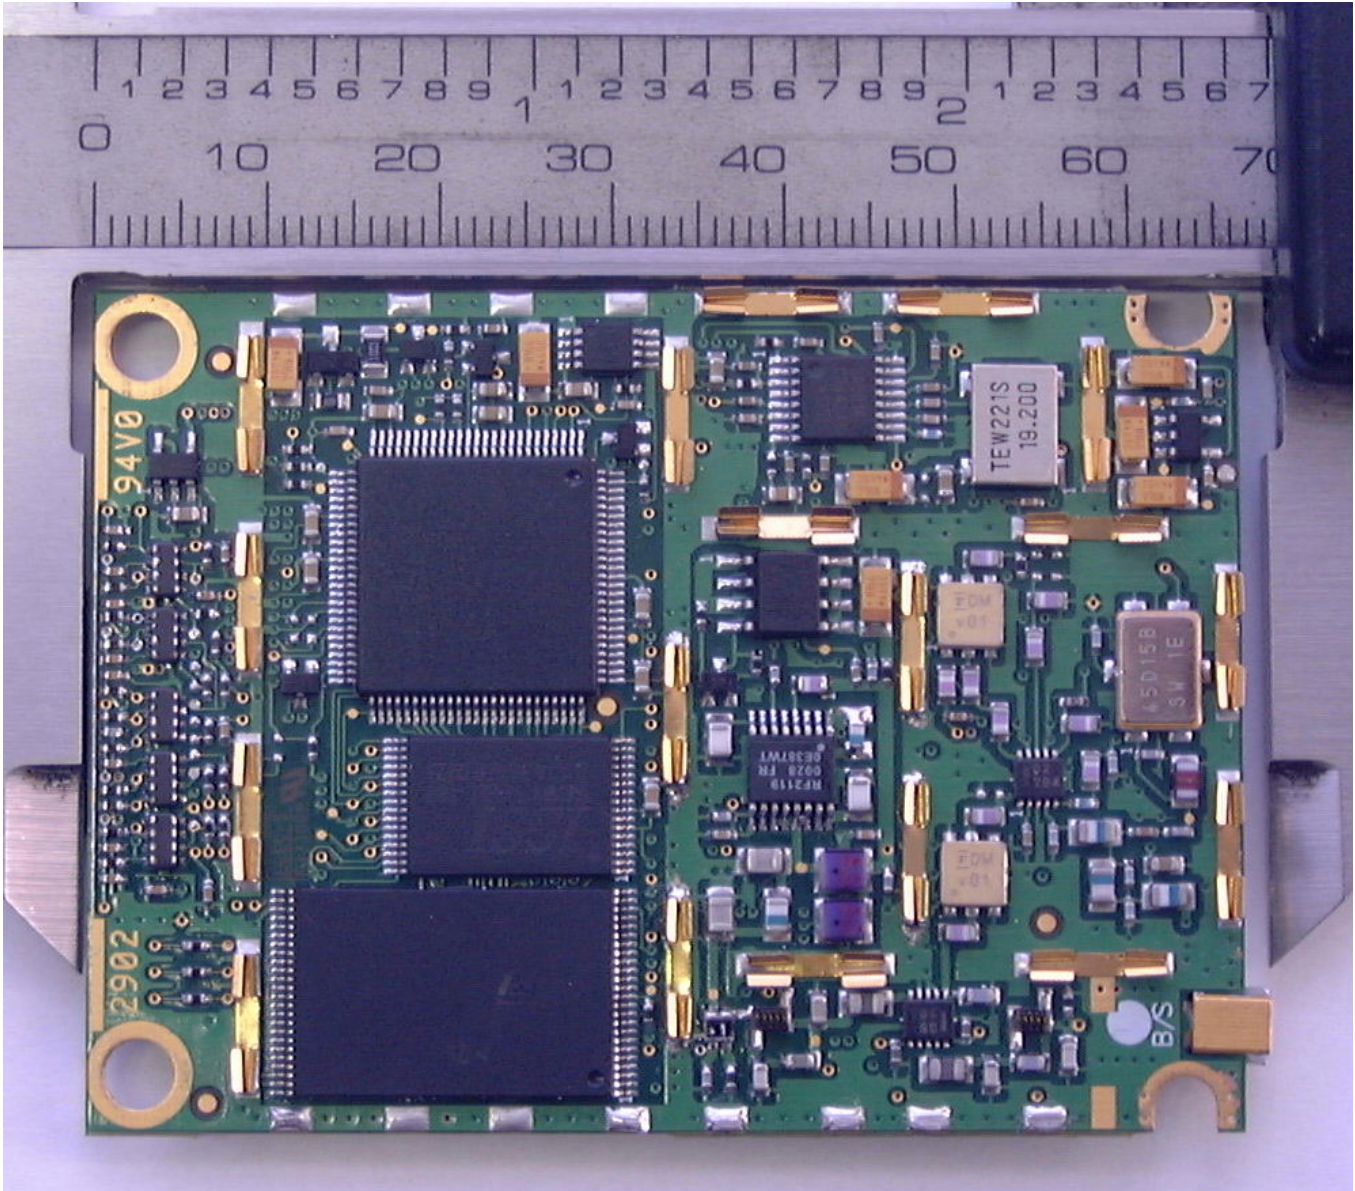

ANNEX 3 – INTERNAL EUT PHOTOS

**Wavenet Technology Pty Ltd
Wireless Radio Modem for iPAQ, Model DWI-800D
FCC ID: PQS-DWI800D
IC: 4062A-DWI800D**

ANNEX 3 – INTERNAL EUT PHOTOS

**Wavenet Technology Pty Ltd
Wireless Radio Modem for iPAQ, Model DWI-800D
FCC ID: PQS-DWI800D
IC: 4062A-DWI800D**

ANNEX 3 – INTERNAL EUT PHOTOS

**Wavenet Technology Pty Ltd
Wireless Radio Modem for iPAQ, Model DWI-800D
FCC ID: PQS-DWI800D
IC: 4062A-DWI800D**

ANNEX 3 – INTERNAL EUT PHOTOS

Wavenet Technology Pty Ltd
Wireless Radio Modem for iPAQ, Model DWI-800D
FCC ID: PQS-DWI800D
IC: 4062A-DWI800D