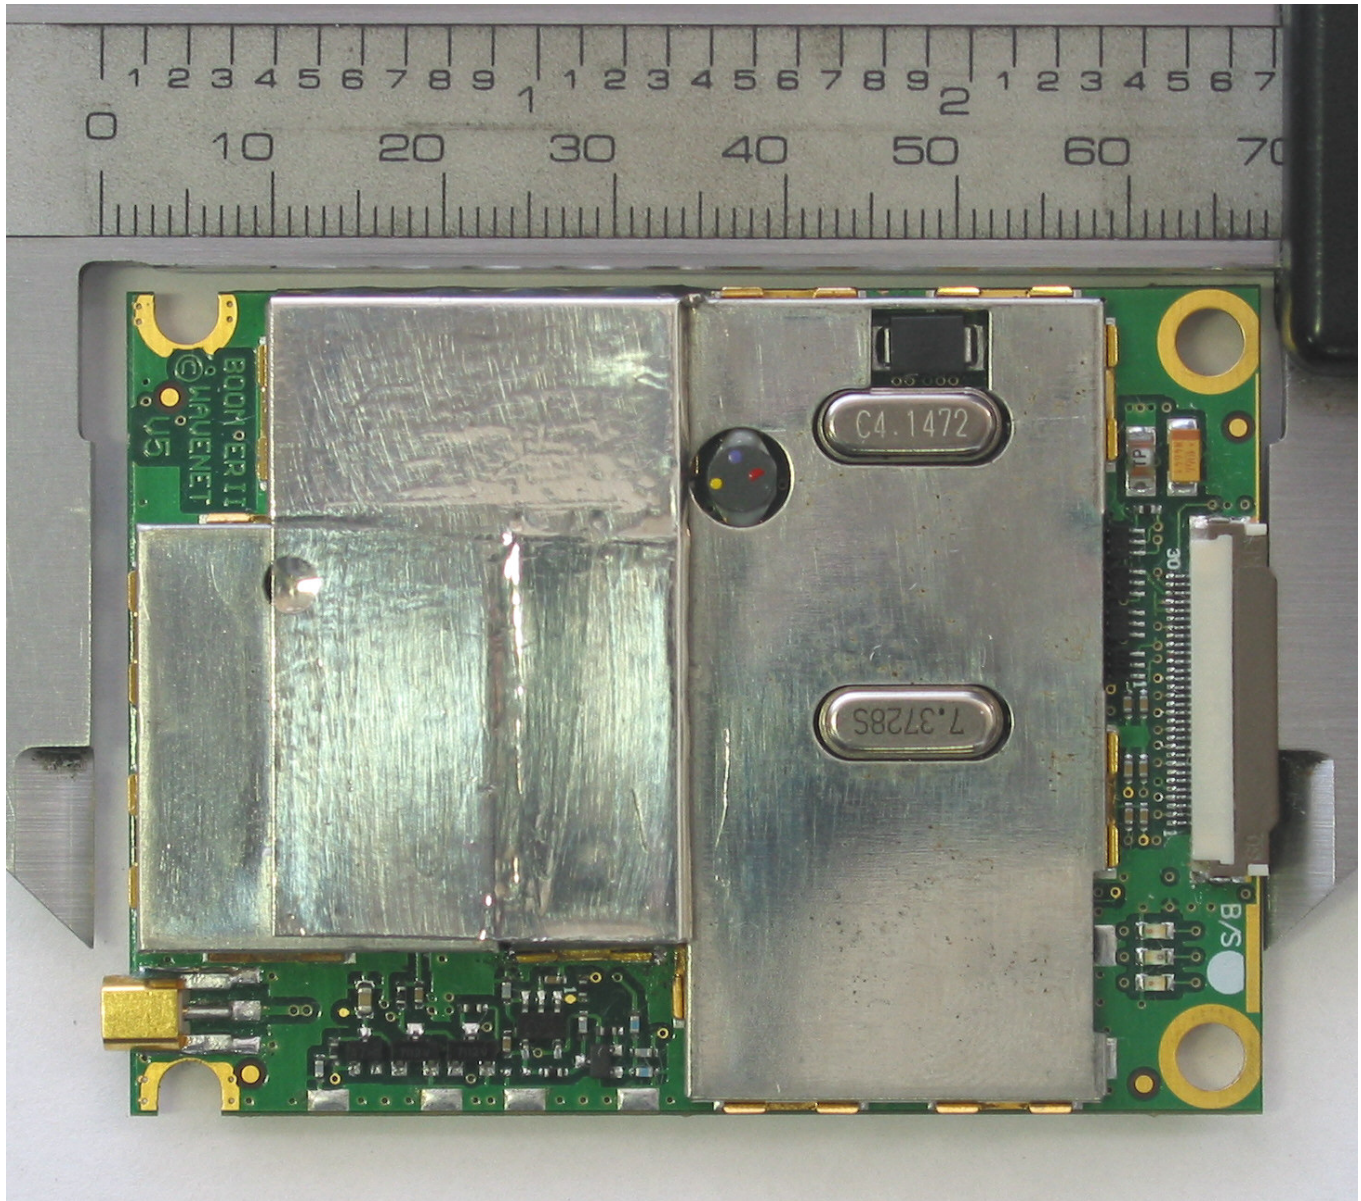

ANNEX 3 – INTERNAL EUT PHOTOS

**Wavenet Technology Pty Ltd
Wireless Radio Modem for iPAQ, Model DWI-800D
FCC ID: PQS-DWI800D
IC: 4062A-DWI800D**

ANNEX 3 – INTERNAL EUT PHOTOS

**Wavenet Technology Pty Ltd
Wireless Radio Modem for iPAQ, Model DWI-800D
FCC ID: PQS-DWI800D
IC: 4062A-DWI800D**

ANNEX 3 – INTERNAL EUT PHOTOS

**Wavenet Technology Pty Ltd
Wireless Radio Modem for iPAQ, Model DWI-800D
FCC ID: PQS-DWI800D
IC: 4062A-DWI800D**

ANNEX 3 – INTERNAL EUT PHOTOS

Wavenet Technology Pty Ltd
Wireless Radio Modem for iPAQ, Model DWI-800D
FCC ID: PQS-DWI800D
IC: 4062A-DWI800D