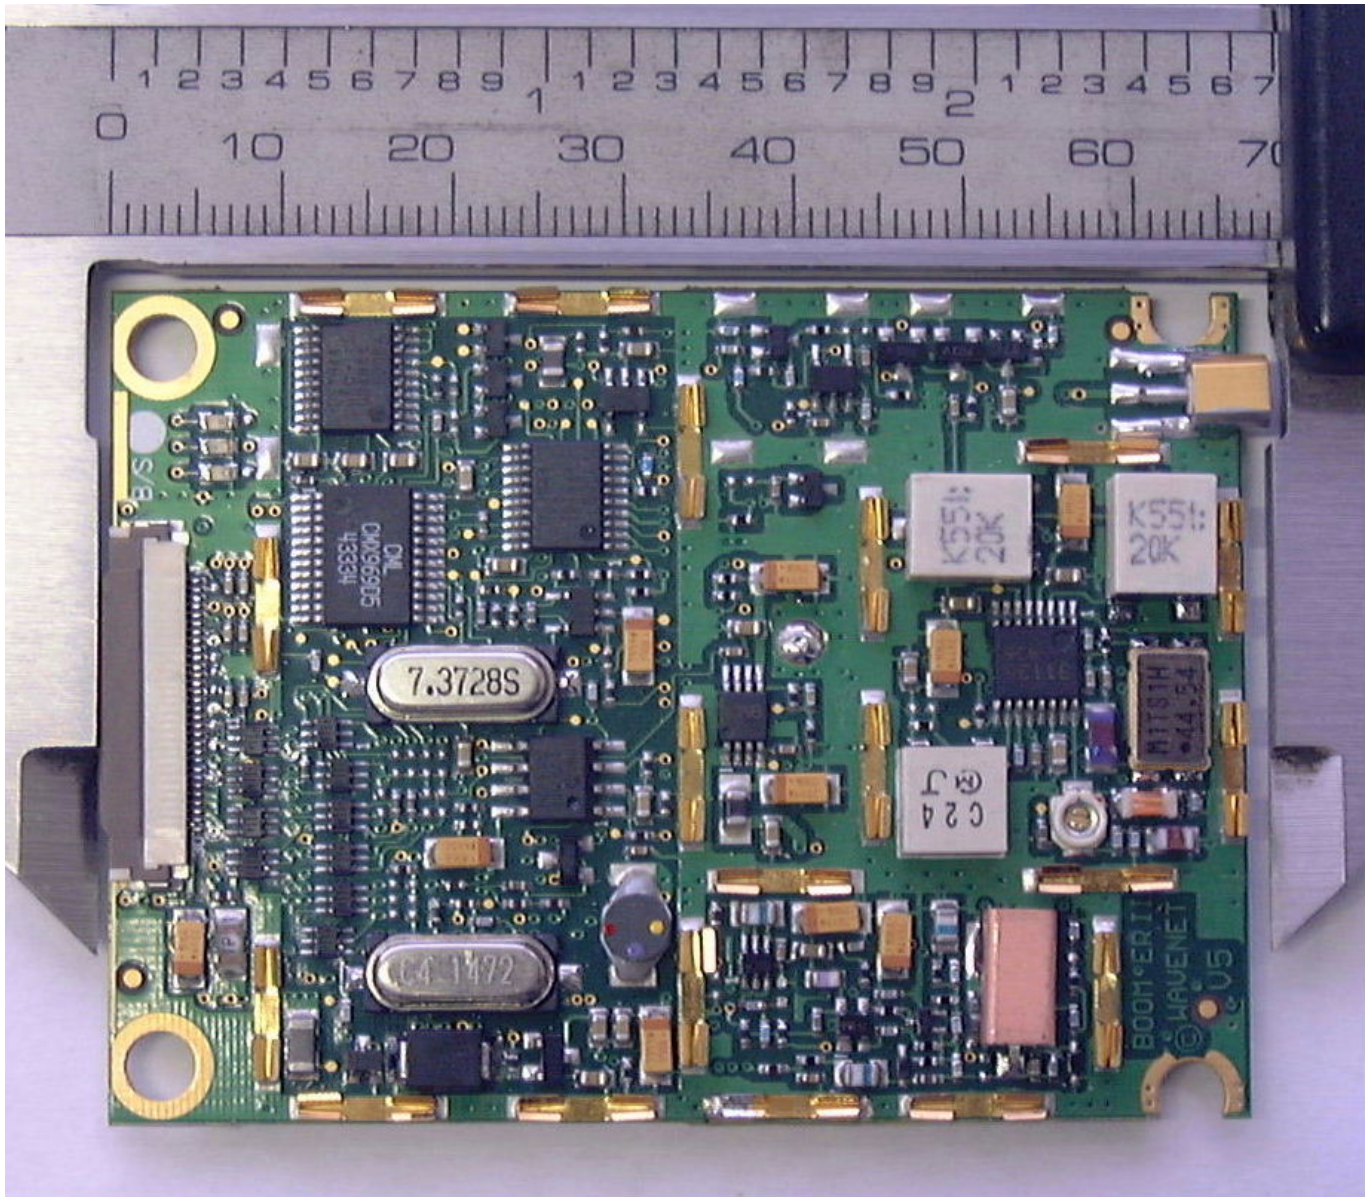

ANNEX 3 – INTERNAL EUT PHOTOS

**Wavenet Technology Pty Ltd
Wireless Radio Modem for iPAQ, Model DWI-800D
FCC ID: PQS-DWI800D
IC: 4062A-DWI800D**

ANNEX 3 – INTERNAL EUT PHOTOS

**Wavenet Technology Pty Ltd
Wireless Radio Modem for iPAQ, Model DWI-800D
FCC ID: PQS-DWI800D
IC: 4062A-DWI800D**

ANNEX 3 – INTERNAL EUT PHOTOS

**Wavenet Technology Pty Ltd
Wireless Radio Modem for iPAQ, Model DWI-800D
FCC ID: PQS-DWI800D
IC: 4062A-DWI800D**

ANNEX 3 – INTERNAL EUT PHOTOS

Wavenet Technology Pty Ltd
Wireless Radio Modem for iPAQ, Model DWI-800D
FCC ID: PQS-DWI800D
IC: 4062A-DWI800D