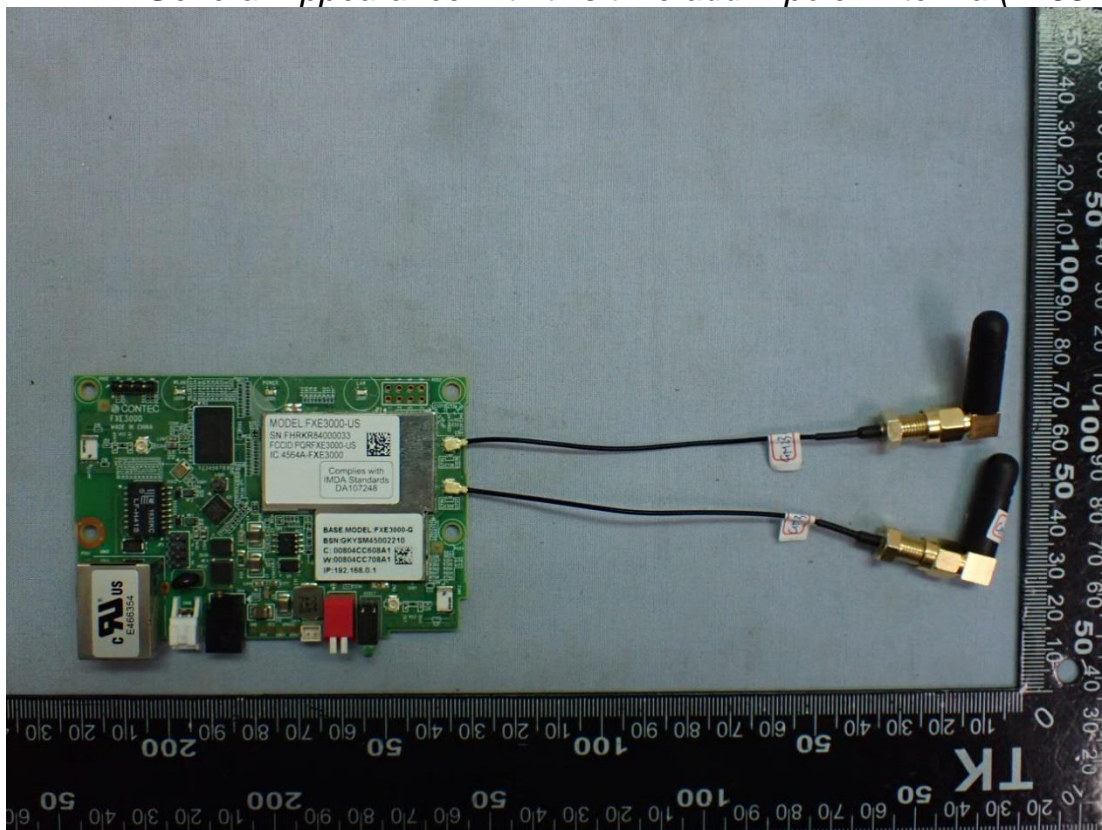

EUT External Photos

Figure 1  
General Appearance with this time add Dipole Antenna (2158720101)

Figure 2  
General Appearance, Front View

Figure 3  
General Appearance, Back View

Figure 4  
General Appearance, Side View

Figure 5  
General Appearance, Side View

Figure 6  
General Appearance, Side View

Figure 7  
General Appearance, Side View