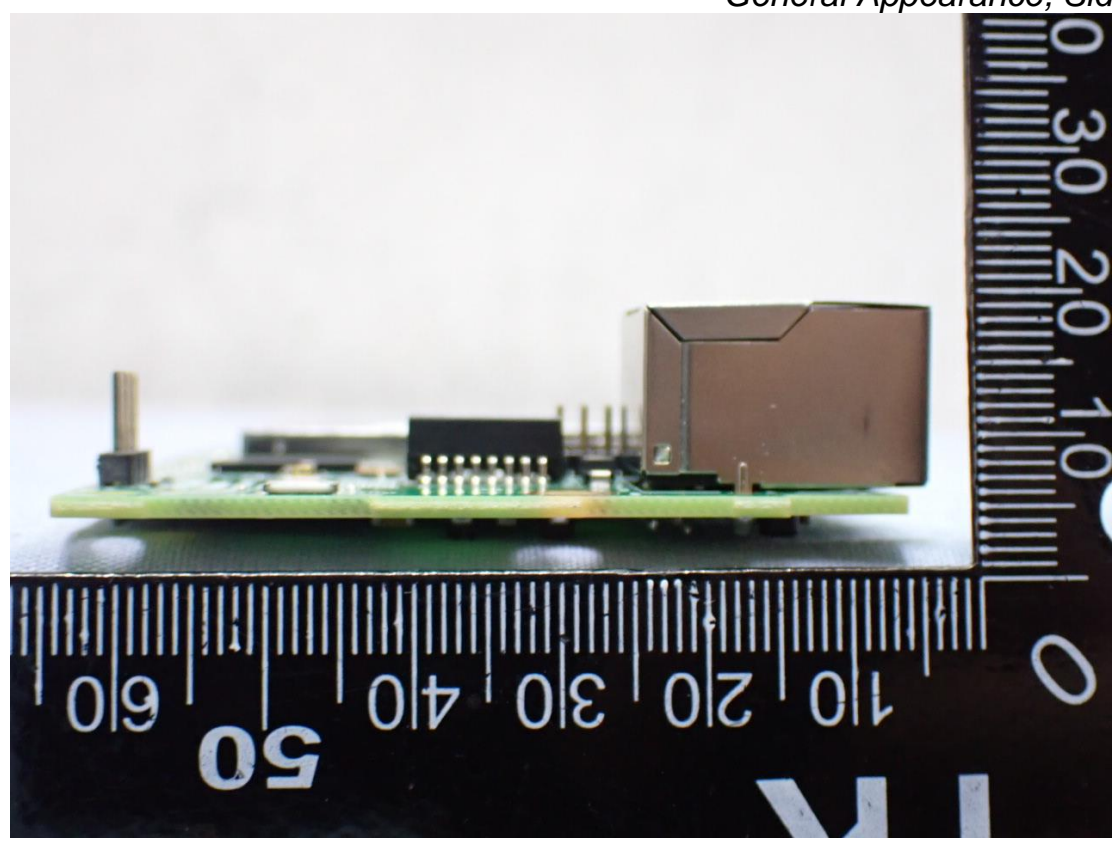

EUT External Photos

Figure 1  
General Appearance with this time add Dipole Antenna (2158720101)

Figure 2  
General Appearance, Front View

Figure 3  
General Appearance, Back View

Figure 4  
General Appearance, Side View

Figure 5  
General Appearance, Side View

Figure 6  
General Appearance, Side View

Figure 7  
General Appearance, Side View