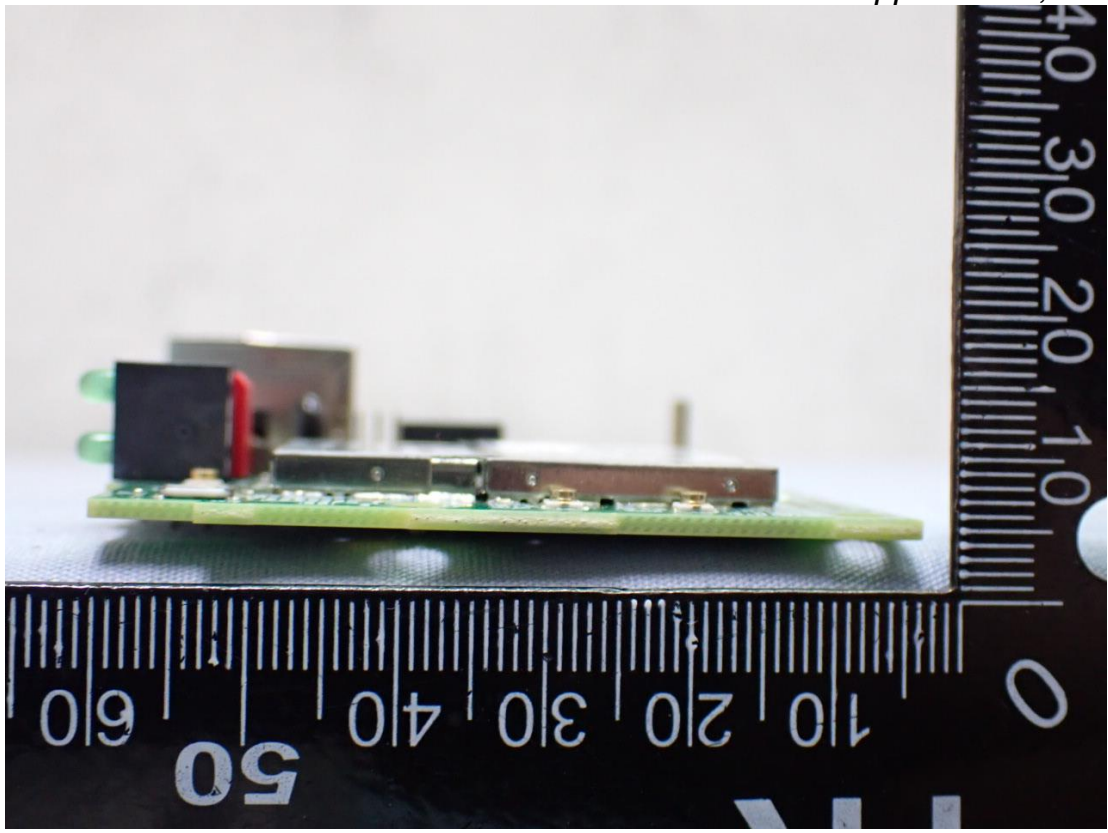

EUT External Photos

Figure 1  
General Appearance with this time add Dipole Antenna (2158720101)

Figure 2  
General Appearance, Front View

Figure 3  
General Appearance, Back View

Figure 4  
General Appearance, Side View

Figure 5  
General Appearance, Side View

Figure 6  
General Appearance, Side View

Figure 7  
General Appearance, Side View