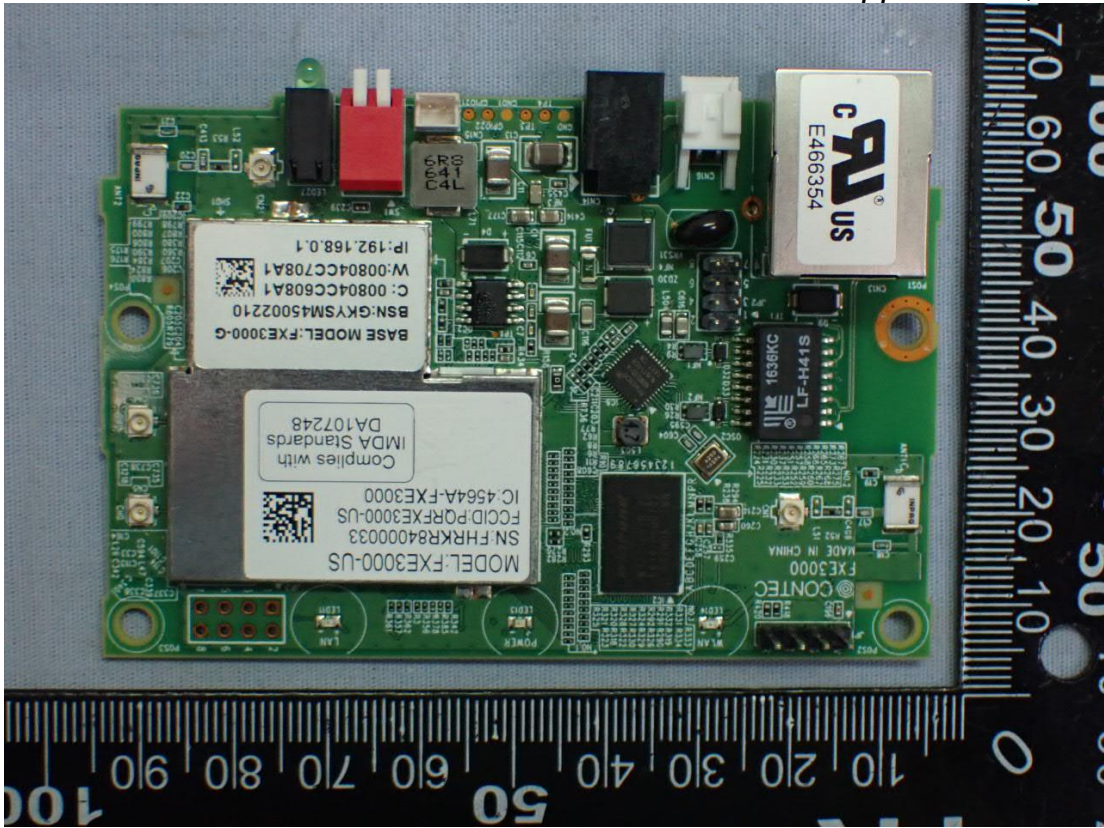

EUT External Photos

Figure 1  
General Appearance with this time add Dipole Antenna (2158720101)

Figure 2  
General Appearance, Front View

Figure 3  
General Appearance, Back View

Figure 4  
General Appearance, Side View

Figure 5  
General Appearance, Side View

Figure 6  
General Appearance, Side View

Figure 7  
General Appearance, Side View