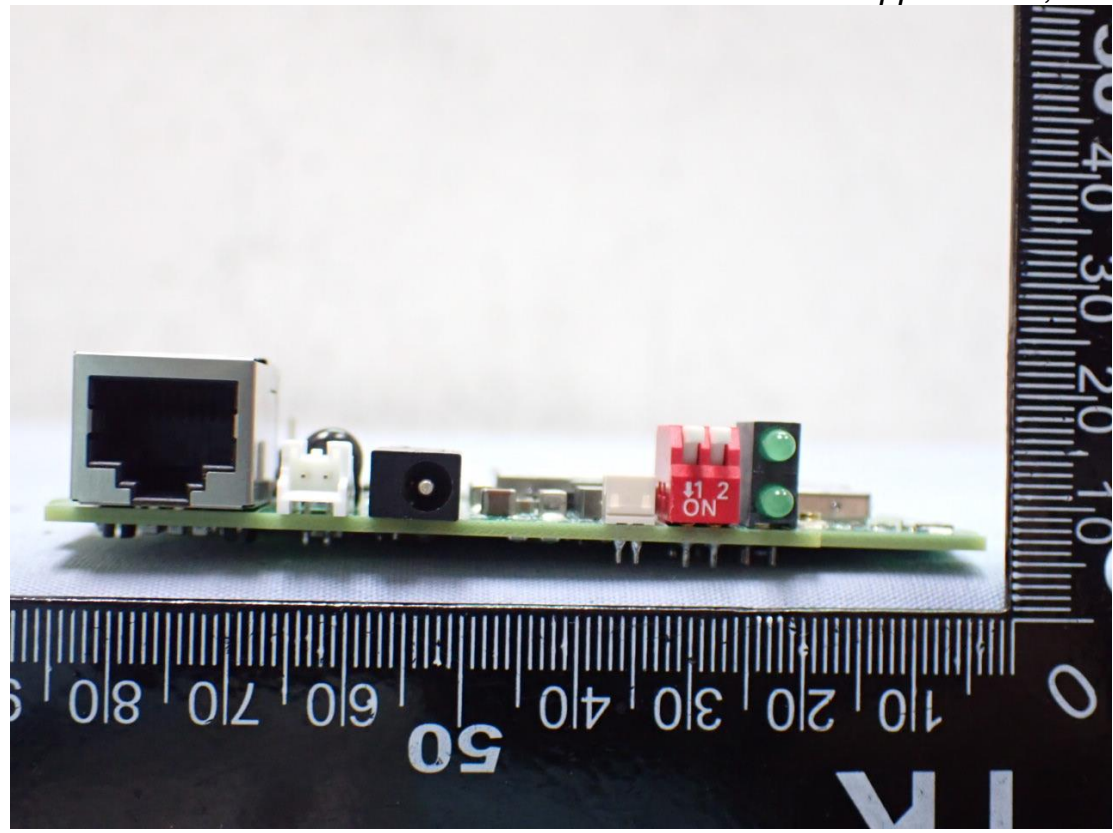

EUT External Photos

Figure 1  
General Appearance with this time add Dipole Antenna (2158720101)

Figure 2  
General Appearance, Front View

Figure 3  
General Appearance, Back View

Figure 4  
General Appearance, Side View

Figure 5  
General Appearance, Side View

Figure 6  
General Appearance, Side View

Figure 7  
General Appearance, Side View