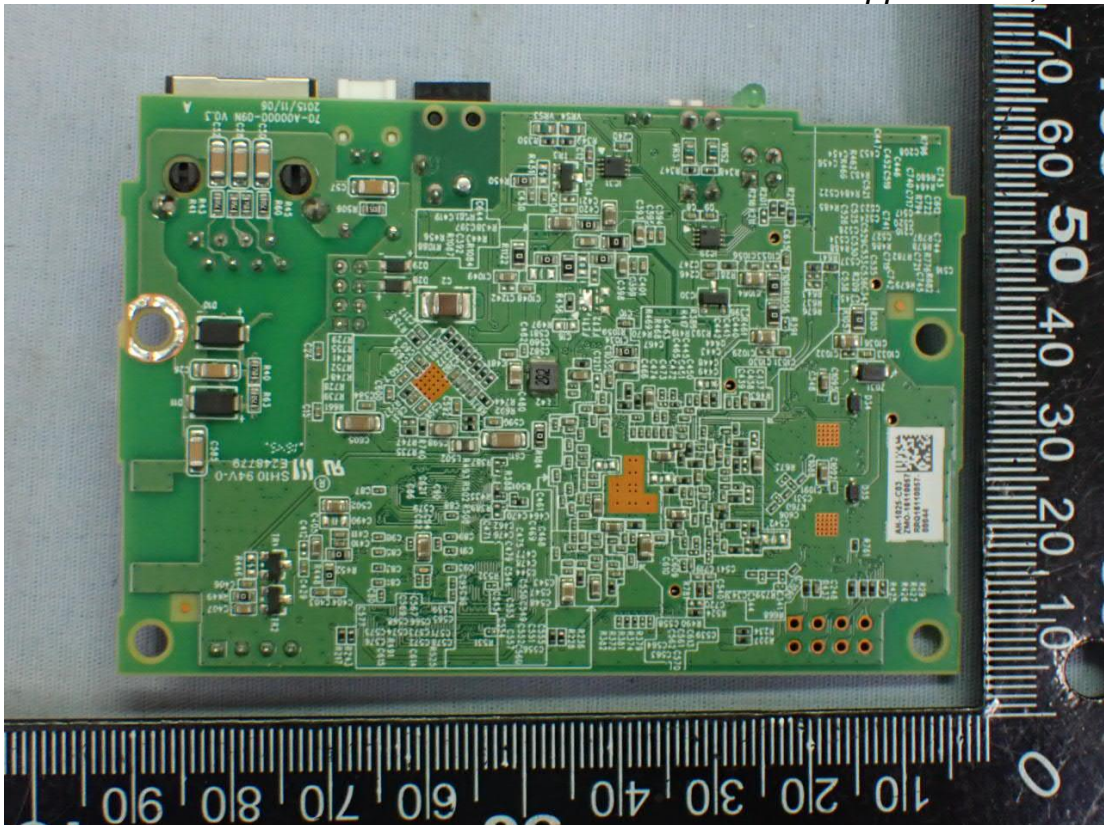

EUT External Photos

Figure 1  
General Appearance with this time add Dipole Antenna (2158720101)

Figure 2  
General Appearance, Front View

Figure 3  
General Appearance, Back View

Figure 4  
General Appearance, Side View

Figure 5  
General Appearance, Side View

Figure 6  
General Appearance, Side View

Figure 7  
General Appearance, Side View