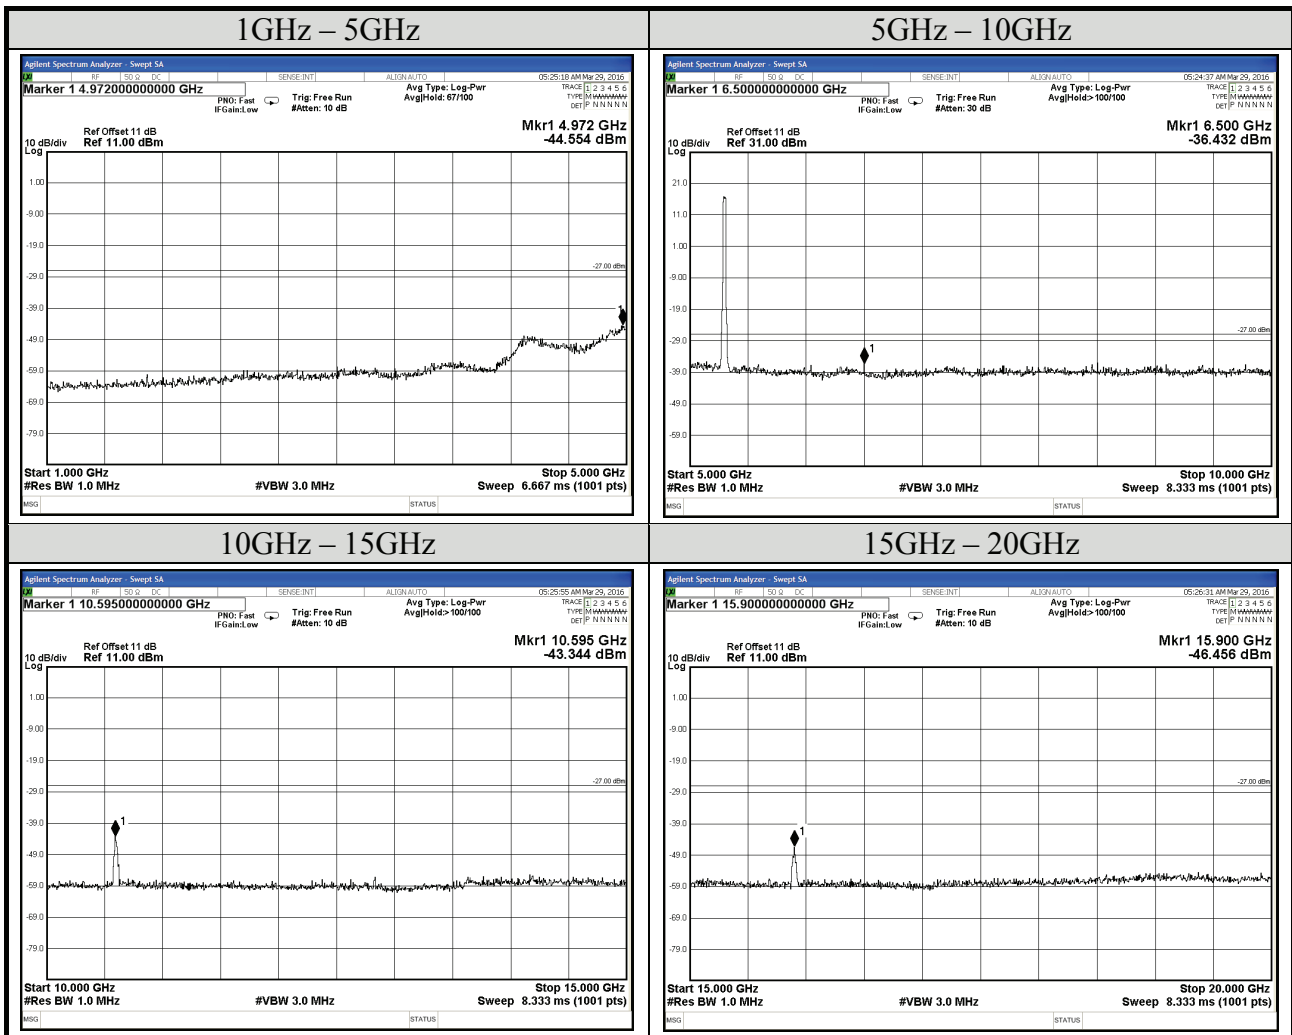

AUDIX Technology Corp.
 No. 53-11, Dingfu, Linkou, Dist.,
 New Taipei City 244, Taiwan

Tel: +886 2 26099301
 Fax: +886 2 26099303

Test Date	2016/03/29	Temp./Hum.	25°C/54%
Mode	802.11n-HT20	UNII Band	II-2A
		Frequency	TX 5300MHz
Cable Loss	8dB	Test Voltage	DC 3.3V
Simultaneous Factor 10 log(n) (Note: "n" is antenna number)		3	