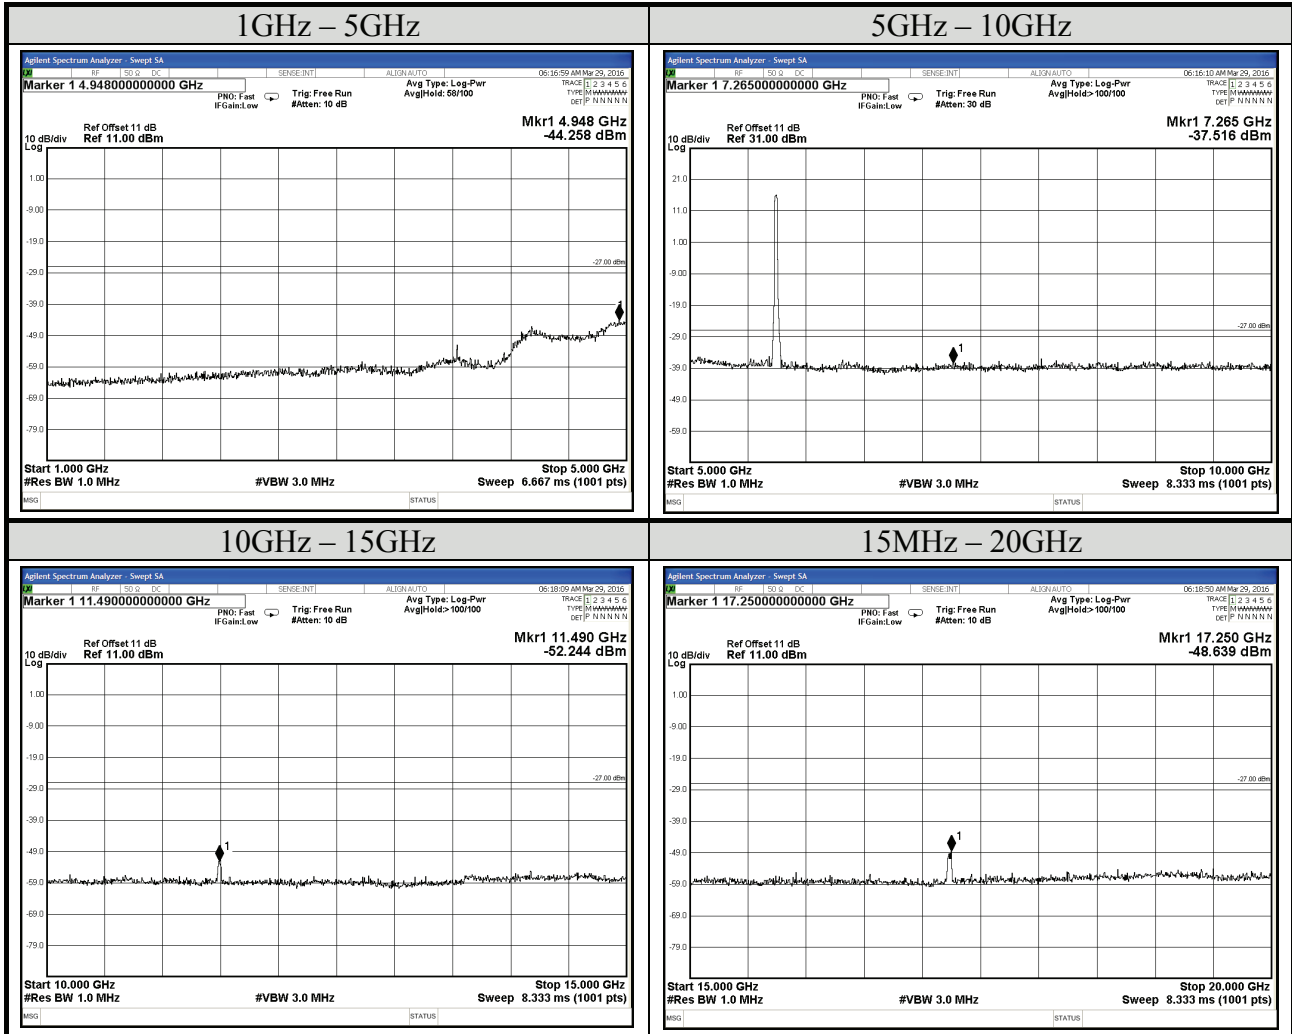

Test Date	2016/03/29	Temp./Hum.	26°C/60%
Mode	802.11n-HT20	UNII Band	III
		Frequency	TX 5745MHz
Cable Loss	8dB	Test Voltage	DC 3.3V
Simultaneous Factor 10 log(n) (Note: "n" is antenna number)		3