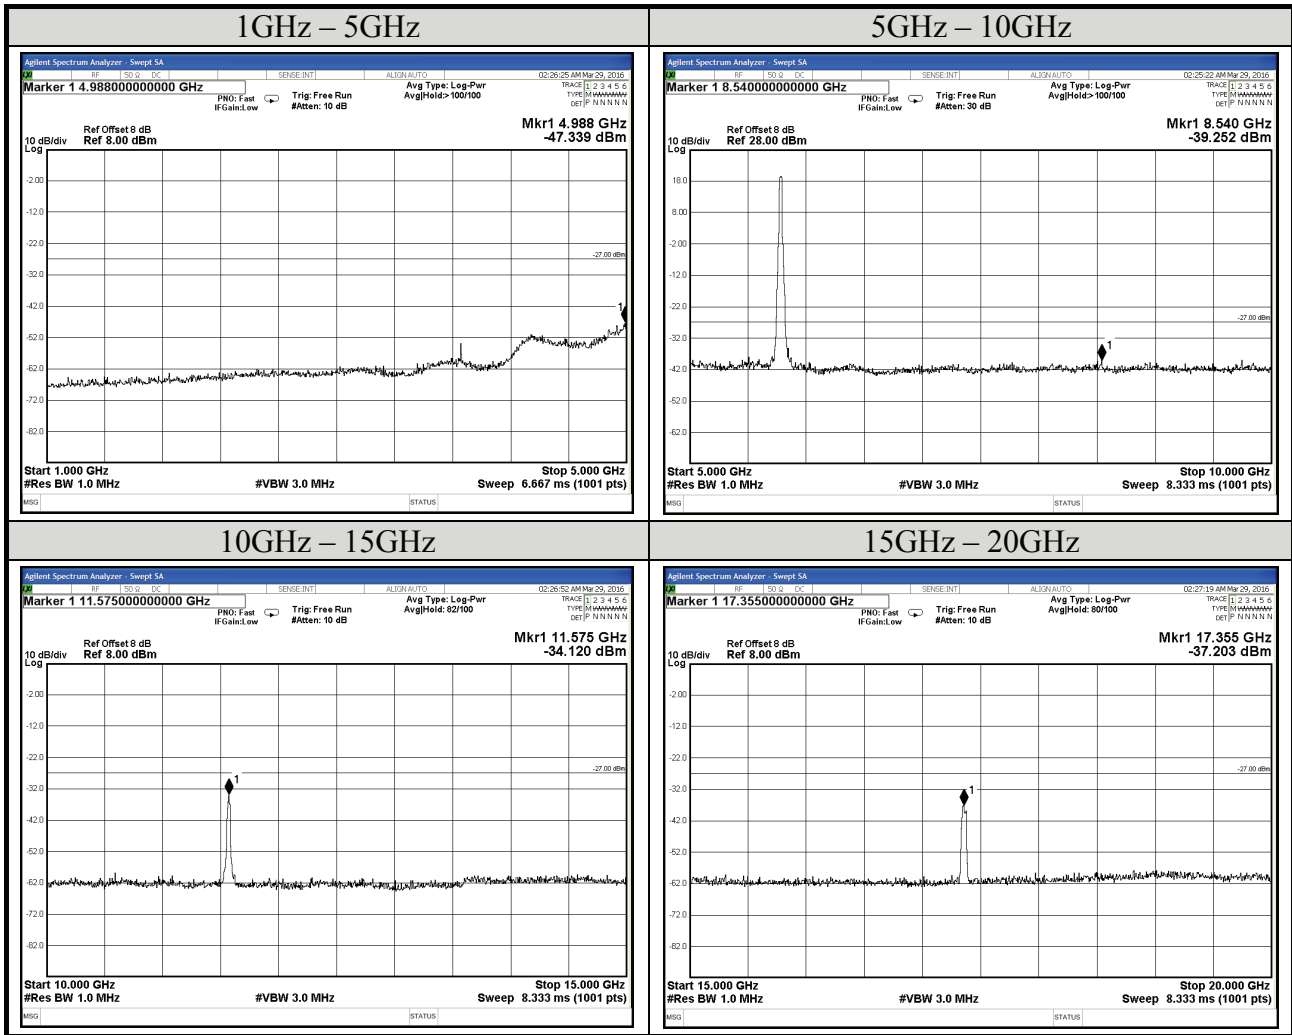

AUDIX Technology Corp.
 No. 53-11, Dingfu, Linkou, Dist.,
 New Taipei City 244, Taiwan

Tel: +886 2 26099301
Fax: +886 2 26099303

Test Date	2016/03/26	Temp./Hum.	25°C/54%
Mode	802.11a	UNII Band	III
		Frequency	TX 5745MHz
Cable Loss	8dB	Test Voltage	DC 3.3V
Simultaneous Factor 10 log(n) (Note: "n" is antenna number)		0	

Test Date	2016/03/29	Temp./Hum.	25°C/54%
Mode	802.11a	UNII Band	III
		Frequency	TX 5785MHz
Cable Loss	8dB	Test Voltage	DC 3.3V
Simultaneous Factor 10 log(n) (Note: "n" is antenna number)		0	

Test Date	2016/03/29	Temp./Hum.	25°C/54%
Mode	802.11a	UNII Band	III
		Frequency	TX 5825MHz
Cable Loss	8dB	Test Voltage	DC 3.3V
Simultaneous Factor 10 log(n) (Note: "n" is antenna number)		0	