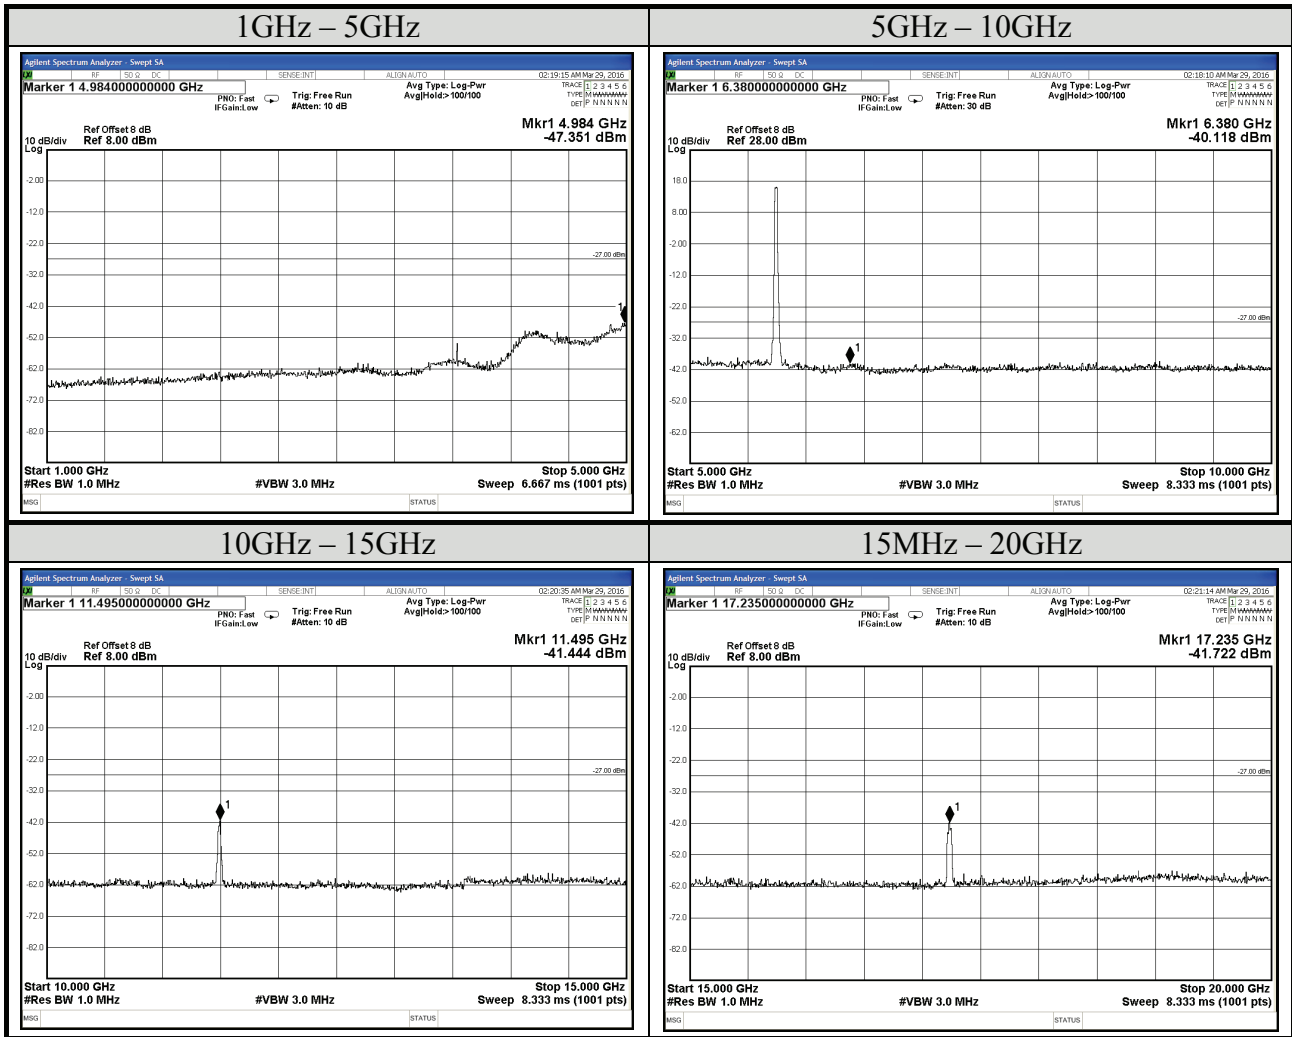

AUDIX Technology Corp.
 No. 53-11, Dingfu, Linkou, Dist.,
 New Taipei City 244, Taiwan

Tel: +886 2 26099301
Fax: +886 2 26099303

Test Date	2016/03/26	Temp./Hum.	25°C/54%
Mode	802.11a	UNII Band	III
		Frequency	TX 5745MHz
Cable Loss	8dB	Test Voltage	DC 3.3V
Simultaneous Factor 10 log(n) (Note: "n" is antenna number)		0	

Test Date	2016/03/29	Temp./Hum.	25°C/54%
Mode	802.11a	UNII Band	III
		Frequency	TX 5785MHz
Cable Loss	8dB	Test Voltage	DC 3.3V
Simultaneous Factor 10 log(n) (Note: "n" is antenna number)		0	

Test Date	2016/03/29	Temp./Hum.	25°C/54%
Mode	802.11a	UNII Band	III
		Frequency	TX 5825MHz
Cable Loss	8dB	Test Voltage	DC 3.3V
Simultaneous Factor 10 log(n) (Note: "n" is antenna number)		0	