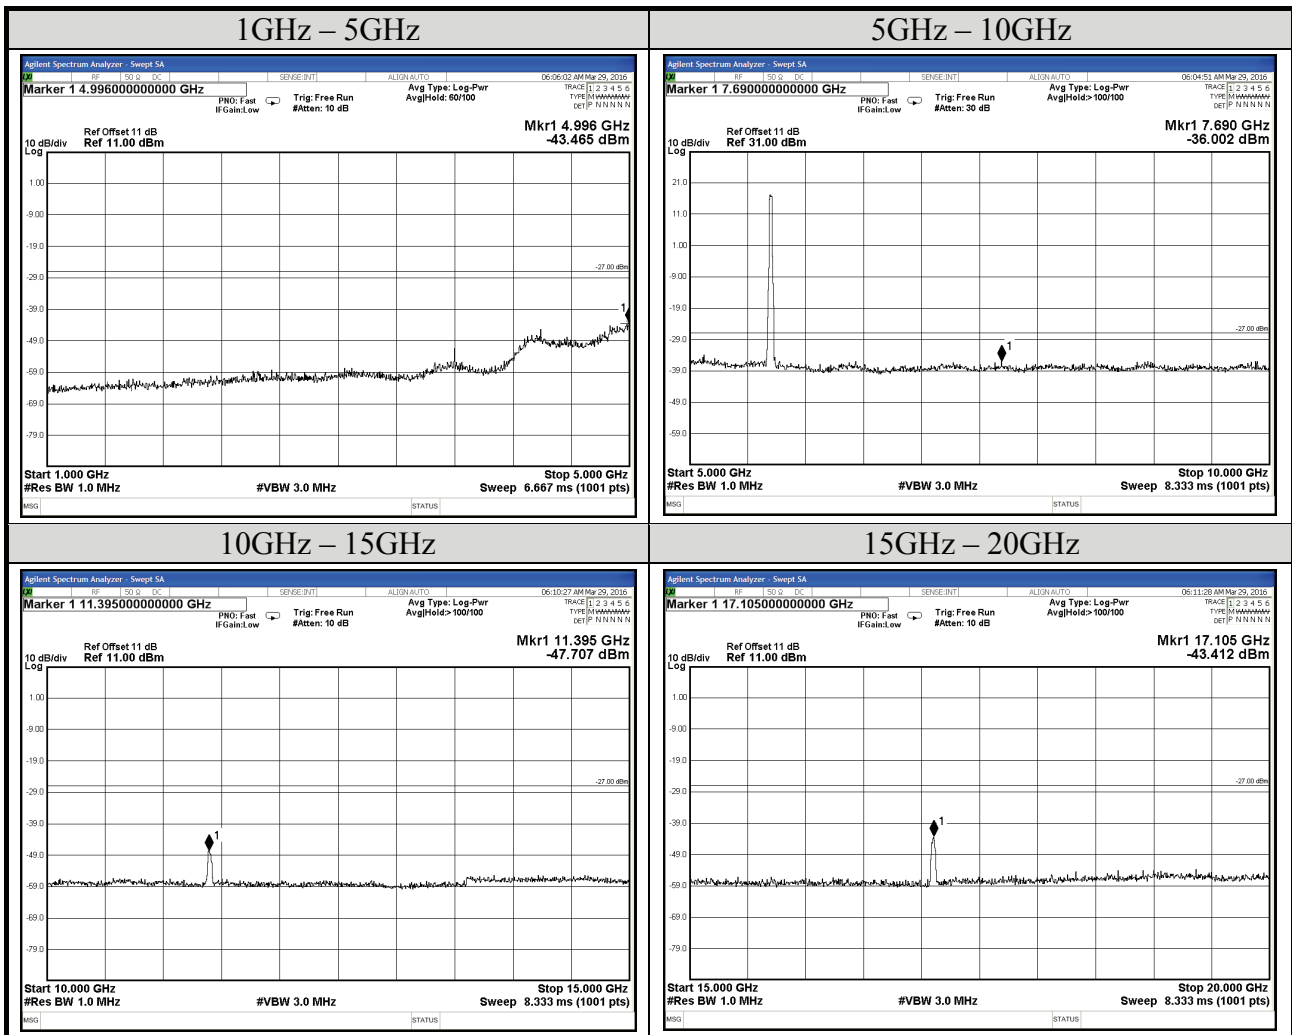

AUDIX Technology Corp.
No. 53-11, Dingfu, Linkou, Dist.,
New Taipei City 244, Taiwan

Tel: +886 2 26099301
Fax: +886 2 26099303

Test Date	2016/03/29	Temp./Hum.	25°C/54%
Mode	802.11n-HT20	UNII Band	II-2C
		Frequency	TX 5700MHz
Cable Loss	8dB	Test Voltage	DC 3.3V
Simultaneous Factor 10 log(n) (Note: "n" is antenna number)		3