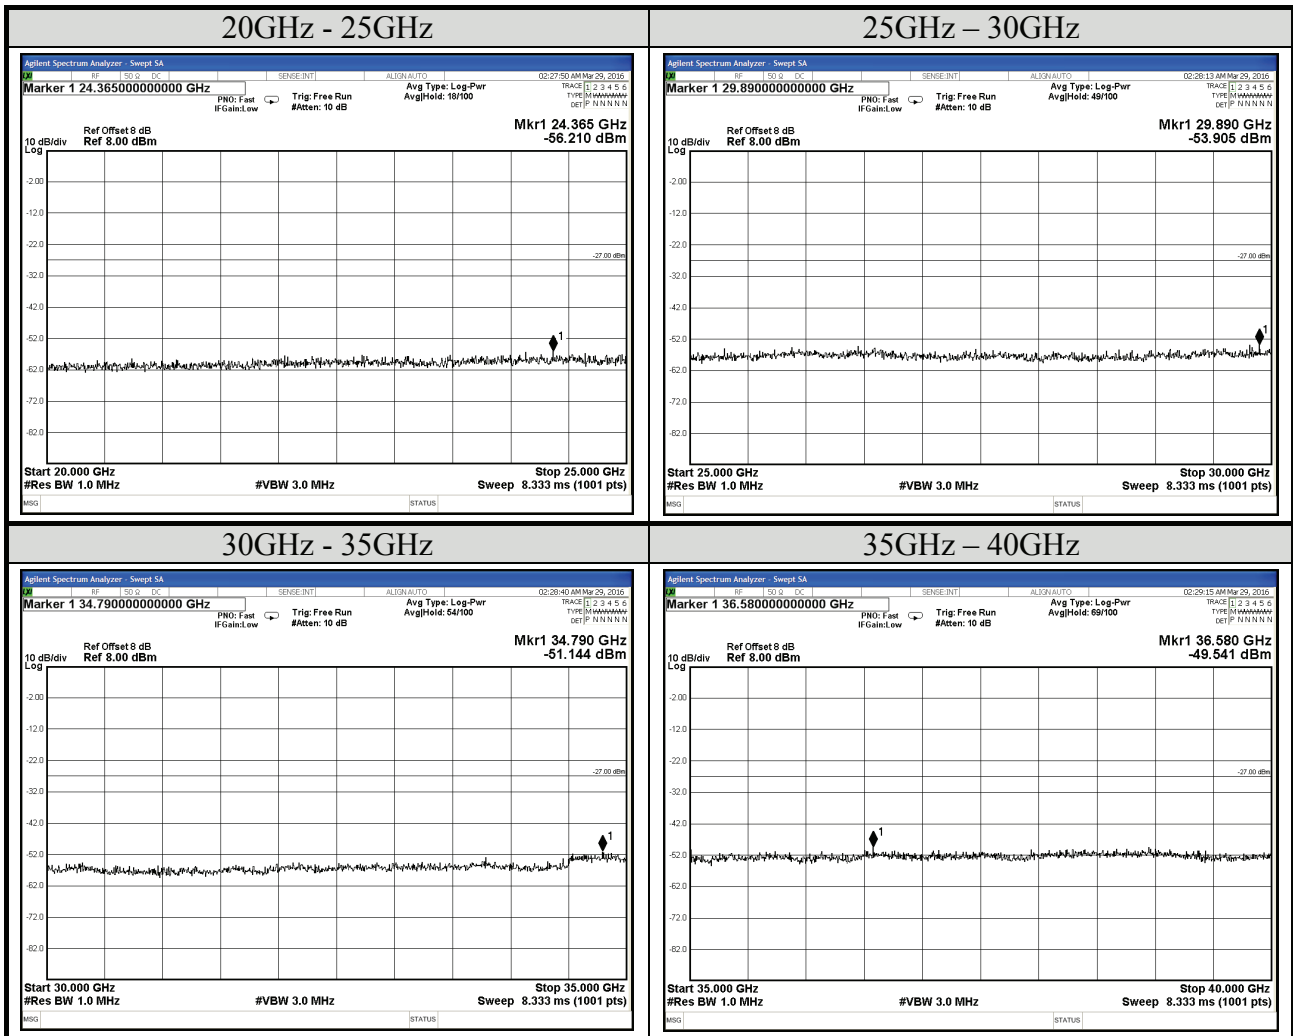

AUDIX Technology Corp.
 No. 53-11, Dingfu, Linkou, Dist.,
 New Taipei City 244, Taiwan

Tel: +886 2 26099301
Fax: +886 2 26099303

Test Date	2016/03/26	Temp./Hum.	25°C/54%
Mode	802.11a	UNII Band	III
		Frequency	TX 5745MHz
Cable Loss	8dB	Test Voltage	DC 3.3V
Simultaneous Factor 10 log(n) (Note: "n" is antenna number)		0	

Test Date	2016/03/29	Temp./Hum.	25°C/54%
Mode	802.11a	UNII Band	III
		Frequency	TX 5785MHz
Cable Loss	8dB	Test Voltage	DC 3.3V
Simultaneous Factor 10 log(n) (Note: "n" is antenna number)		0	

Test Date	2016/03/29	Temp./Hum.	25°C/54%
Mode	802.11a	UNII Band	III
		Frequency	TX 5825MHz
Cable Loss	8dB	Test Voltage	DC 3.3V
Simultaneous Factor 10 log(n) (Note: "n" is antenna number)		0	