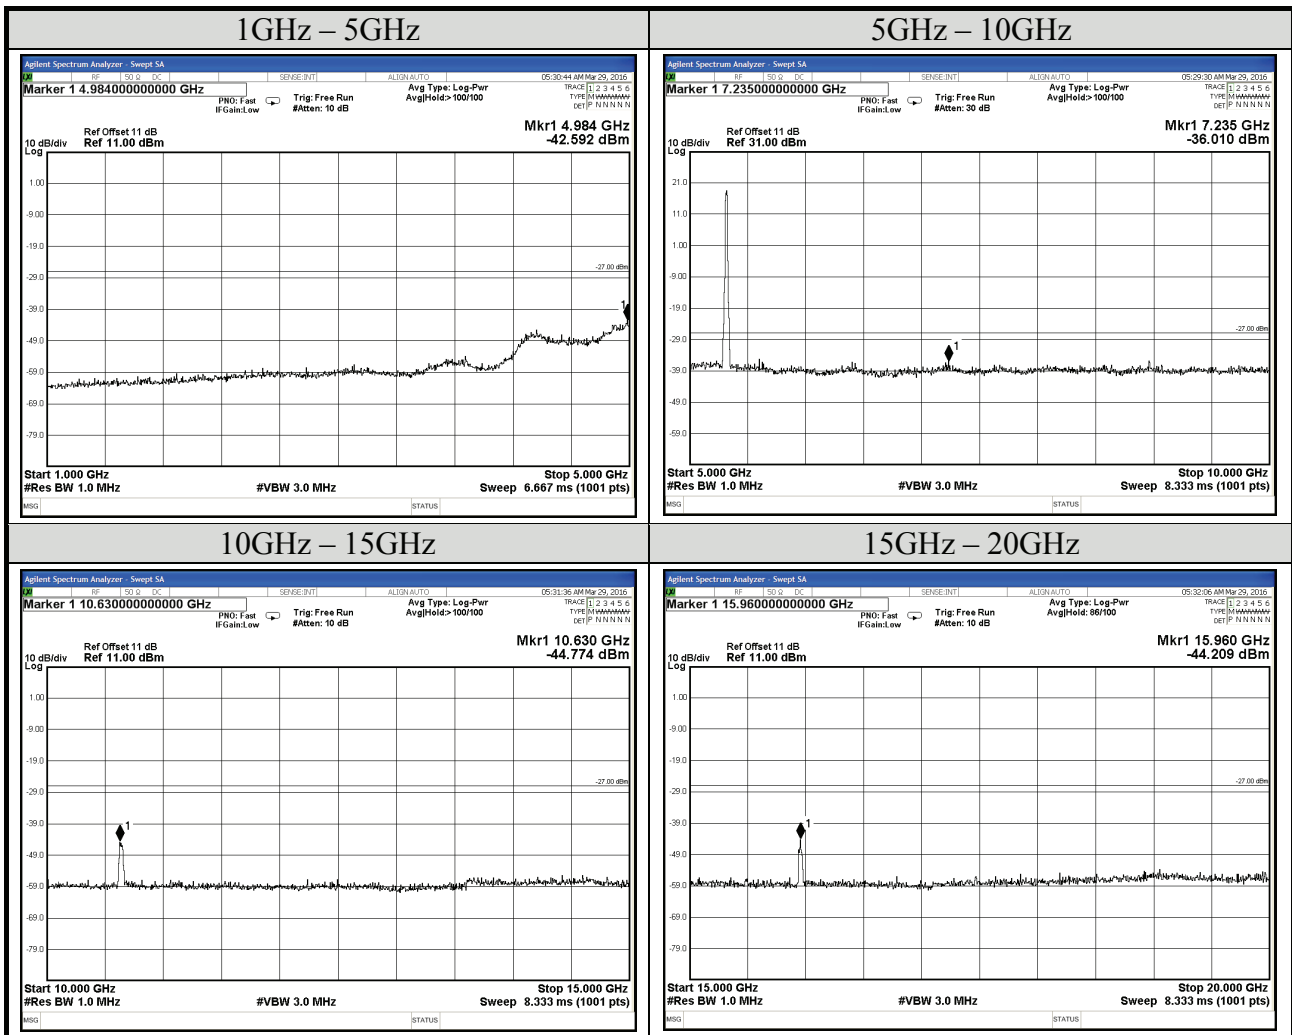

Test Date	2016/03/29	Temp./Hum.	25°C/54%
Mode	802.11n-HT20	UNII Band	II-2A
		Frequency	TX 5320MHz
Cable Loss	8dB	Test Voltage	DC 3.3V
Simultaneous Factor 10 log(n) (Note: "n" is antenna number)		3