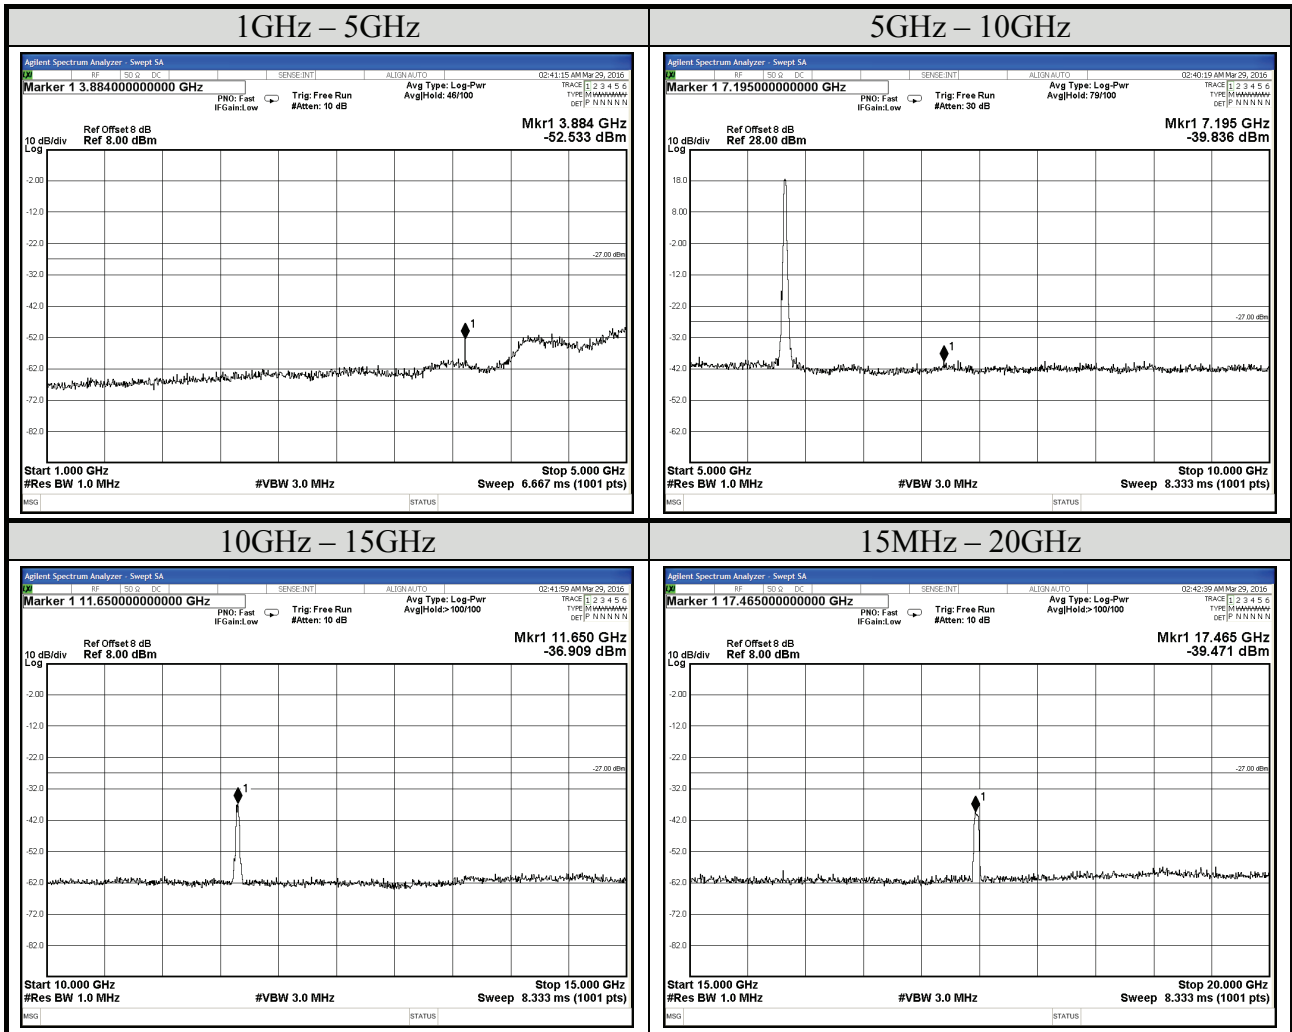

AUDIX Technology Corp.
 No. 53-11, Dingfu, Linkou, Dist.,
 New Taipei City 244, Taiwan

Tel: +886 2 26099301
Fax: +886 2 26099303

Test Date	2016/03/26	Temp./Hum.	25°C/54%
Mode	802.11a	UNII Band	III
		Frequency	TX 5745MHz
Cable Loss	8dB	Test Voltage	DC 3.3V
Simultaneous Factor 10 log(n) (Note: "n" is antenna number)		0	

Test Date	2016/03/29	Temp./Hum.	25°C/54%
Mode	802.11a	UNII Band	III
		Frequency	TX 5785MHz
Cable Loss	8dB	Test Voltage	DC 3.3V
Simultaneous Factor 10 log(n) (Note: "n" is antenna number)		0	

Test Date	2016/03/29	Temp./Hum.	25°C/54%
Mode	802.11a	UNII Band	III
		Frequency	TX 5825MHz
Cable Loss	8dB	Test Voltage	DC 3.3V
Simultaneous Factor 10 log(n) (Note: "n" is antenna number)		0	