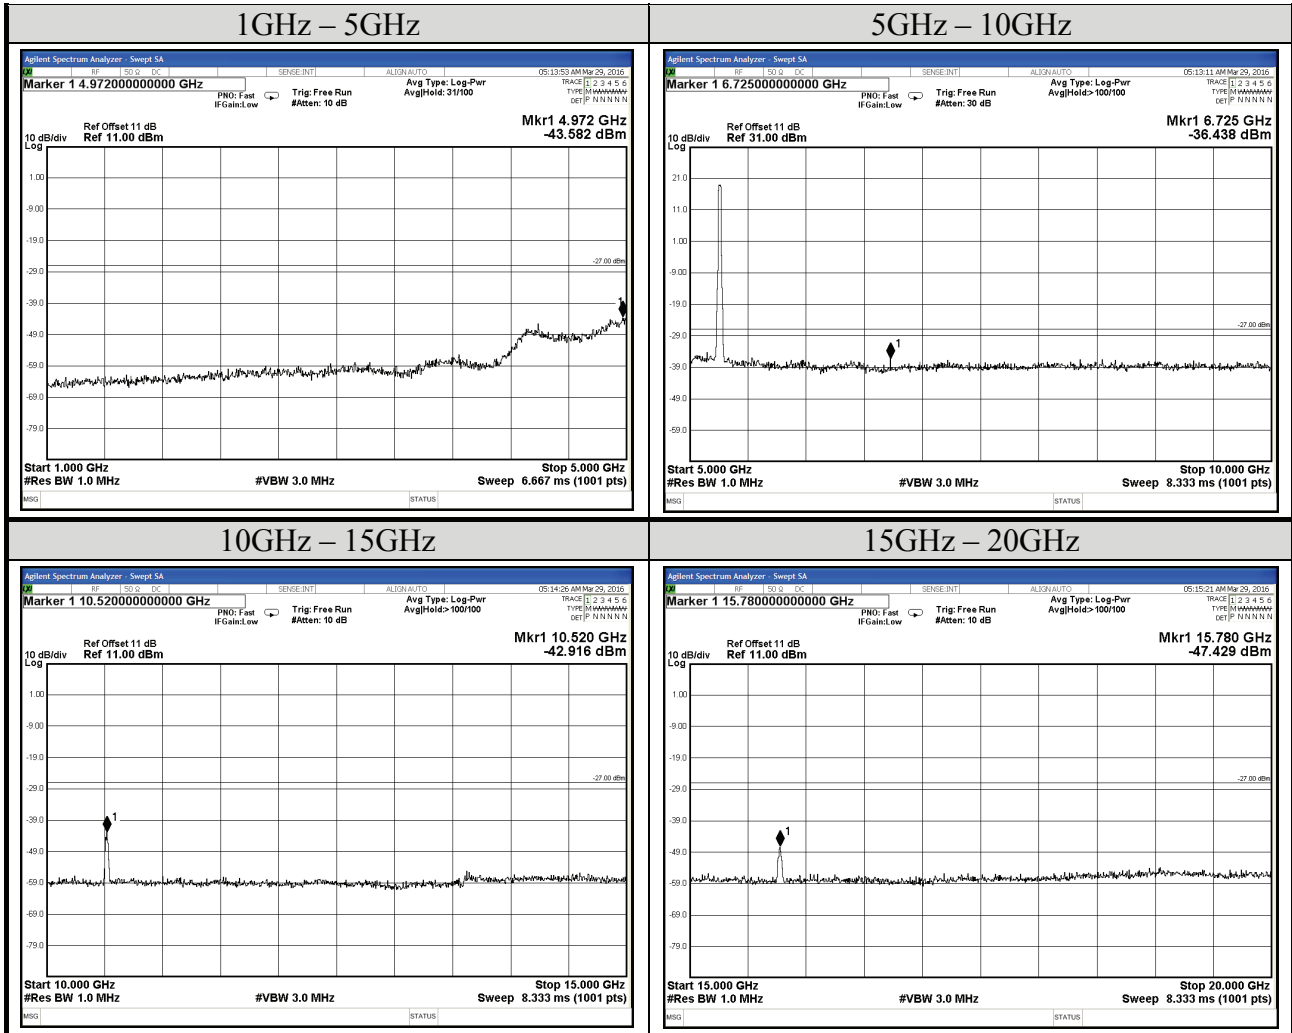

AUDIX Technology Corp.
No. 53-11, Dingfu, Linkou, Dist.,
New Taipei City 244, Taiwan

Tel: +886 2 26099301
Fax: +886 2 26099303

Test Date	2016/03/29	Temp./Hum.	25°C/54%
Mode	802.11n-HT20	UNII Band	II-2A
		Frequency	TX 5260MHz
Cable Loss	8dB	Test Voltage	DC 3.3V
Simultaneous Factor 10 log(n) (Note: "n" is antenna number)		3