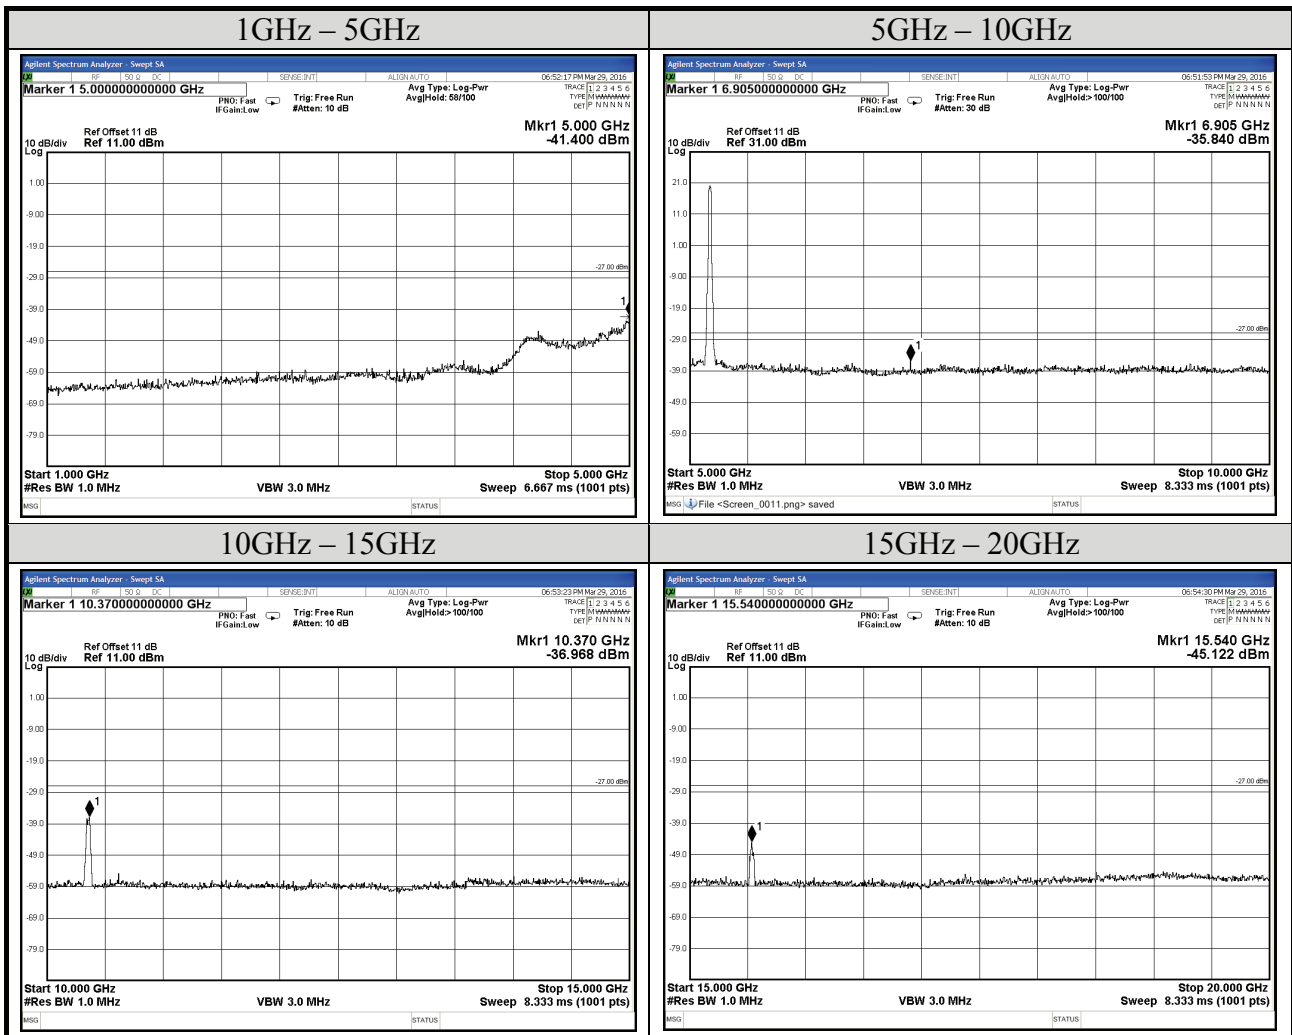

Test Date	2016/03/29	Temp./Hum.	25°C/54%
Mode	802.11a	UNII Band	III
		Frequency	TX 5785MHz
Cable Loss	8dB	Test Voltage	DC 3.3V
Simultaneous Factor 10 log(n) (Note: "n" is antenna number)		0	

Test Date	2016/03/29	Temp./Hum.	25°C/54%
Mode	802.11a	UNII Band	III
		Frequency	TX 5825MHz
Cable Loss	8dB	Test Voltage	DC 3.3V
Simultaneous Factor 10 log(n) (Note: "n" is antenna number)		0	

Test Date	2016/03/29	Temp./Hum.	25°C/54%
Mode	802.11n-HT20	UNII Band	I
		Frequency	TX 5180MHz
Cable Loss	8dB	Test Voltage	DC 3.3V
Simultaneous Factor 10 log(n) (Note: "n" is antenna number)		3	

Test Date	2016/03/29	Temp./Hum.	25°C/54%
Mode	802.11n-HT20	UNII Band	I
		Frequency	TX 5200MHz
Cable Loss	8dB	Test Voltage	DC 3.3V
Simultaneous Factor 10 log(n) (Note: "n" is antenna number)		3	