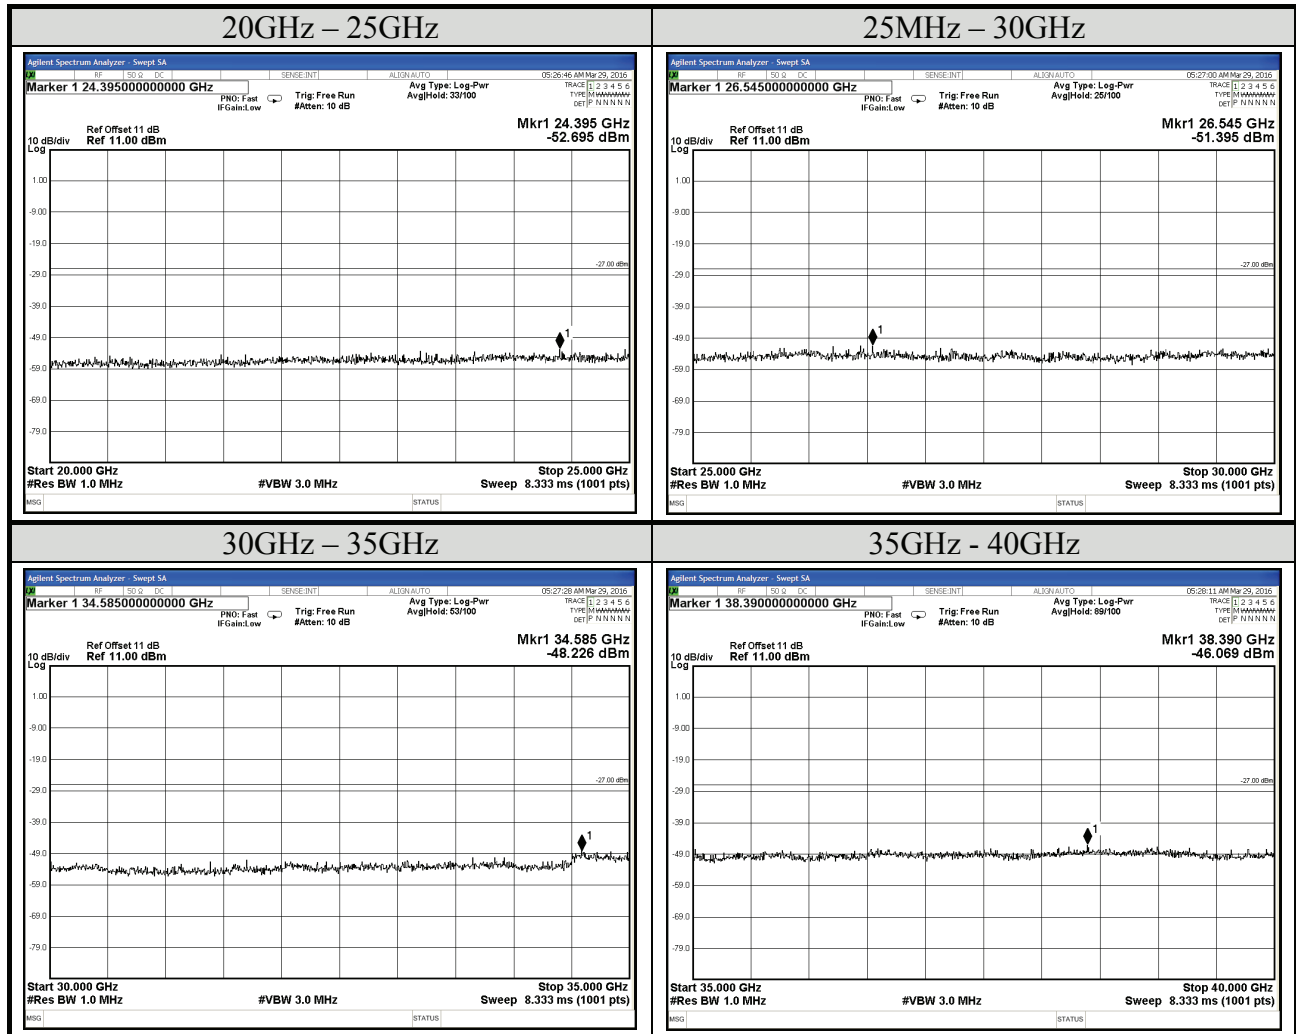

AUDIX Technology Corp.
 No. 53-11, Dingfu, Linkou, Dist.,
 New Taipei City 244, Taiwan

Tel: +886 2 26099301
 Fax: +886 2 26099303

Test Date	2016/03/29	Temp./Hum.	25°C/54%
Mode	802.11n-HT20	UNII Band	II-2A
		Frequency	TX 5300MHz
Cable Loss	8dB	Test Voltage	DC 3.3V
Simultaneous Factor 10 log(n) (Note: "n" is antenna number)		3	