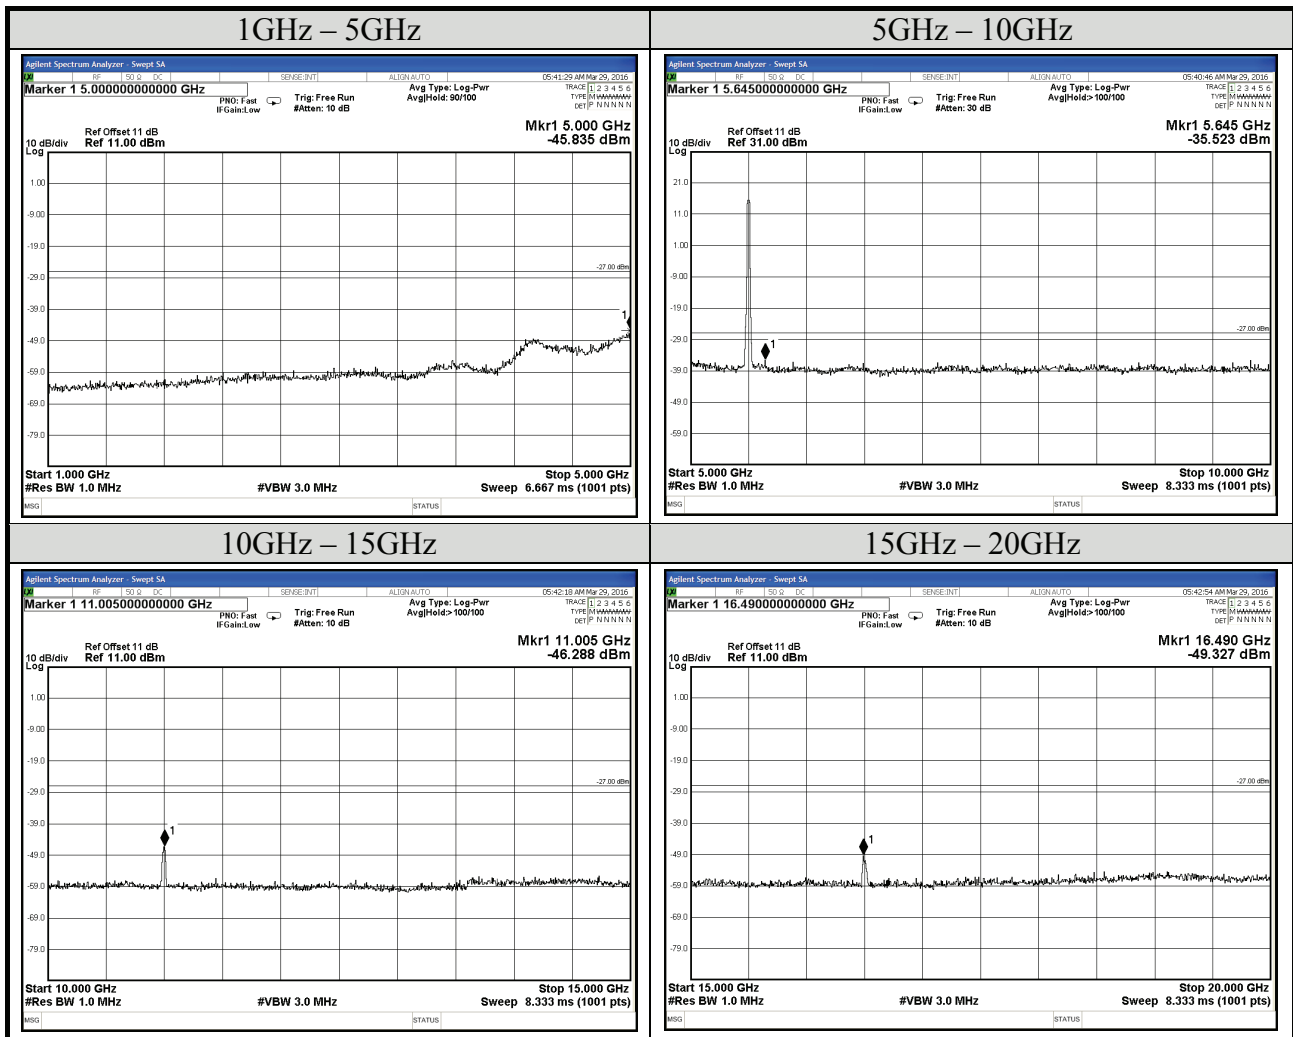

Test Date	2016/03/29	Temp./Hum.	25°C/54%
Mode	802.11n-HT20	UNII Band	II-2C
		Frequency	TX 5500MHz
Cable Loss	8dB	Test Voltage	DC 3.3V
Simultaneous Factor 10 log(n) (Note: "n" is antenna number)		3