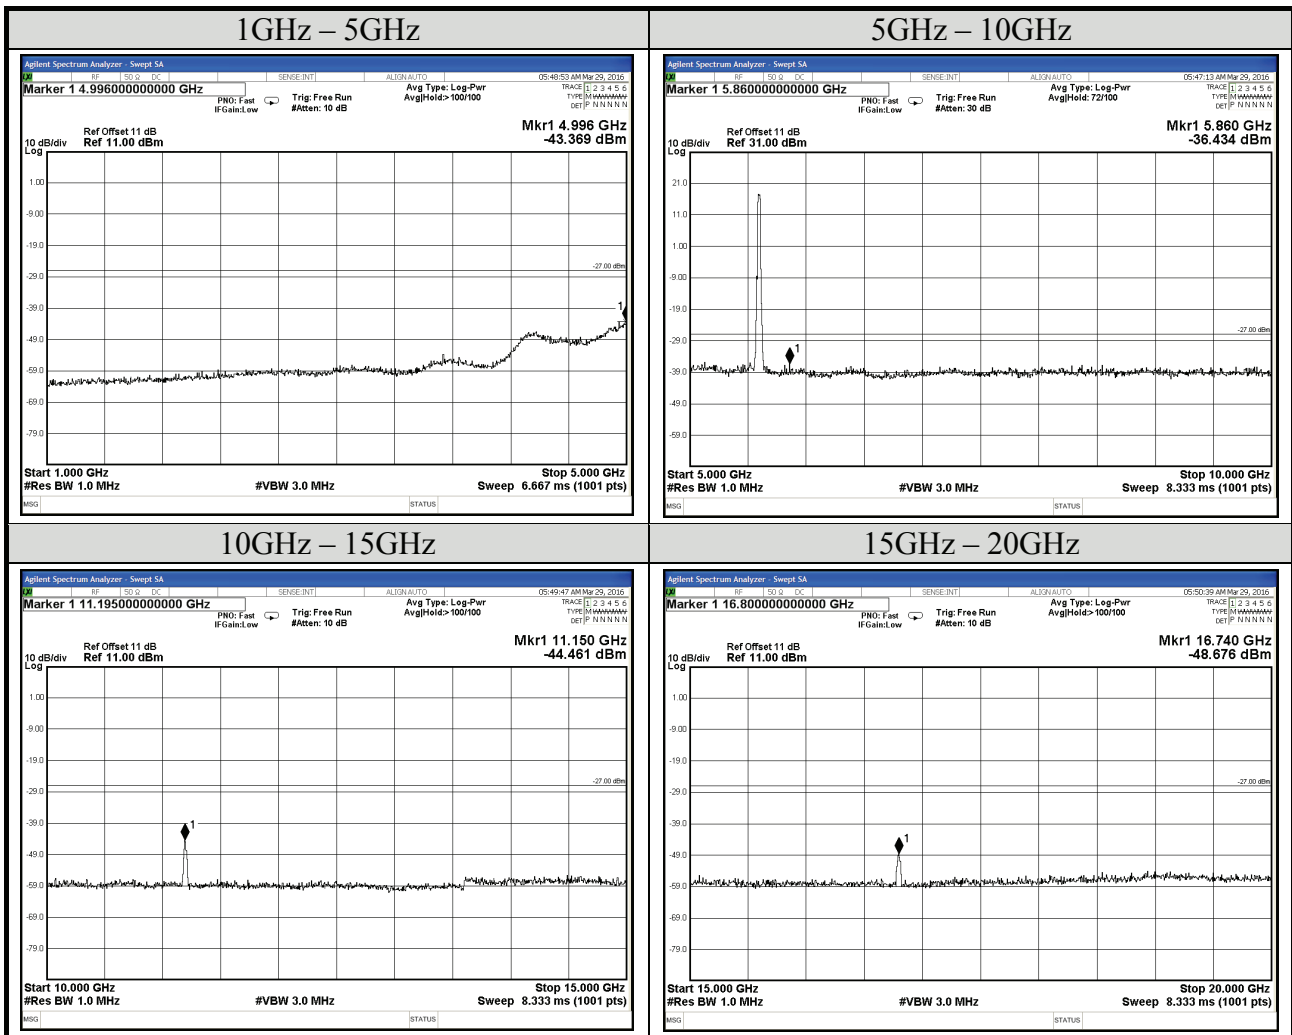

Test Date	2016/03/29	Temp./Hum.	25°C/54%
Mode	802.11n-HT20	UNII Band	II-2C
		Frequency	TX 5580MHz
Cable Loss	8dB	Test Voltage	DC 3.3V
Simultaneous Factor 10 log(n) (Note: "n" is antenna number)		3