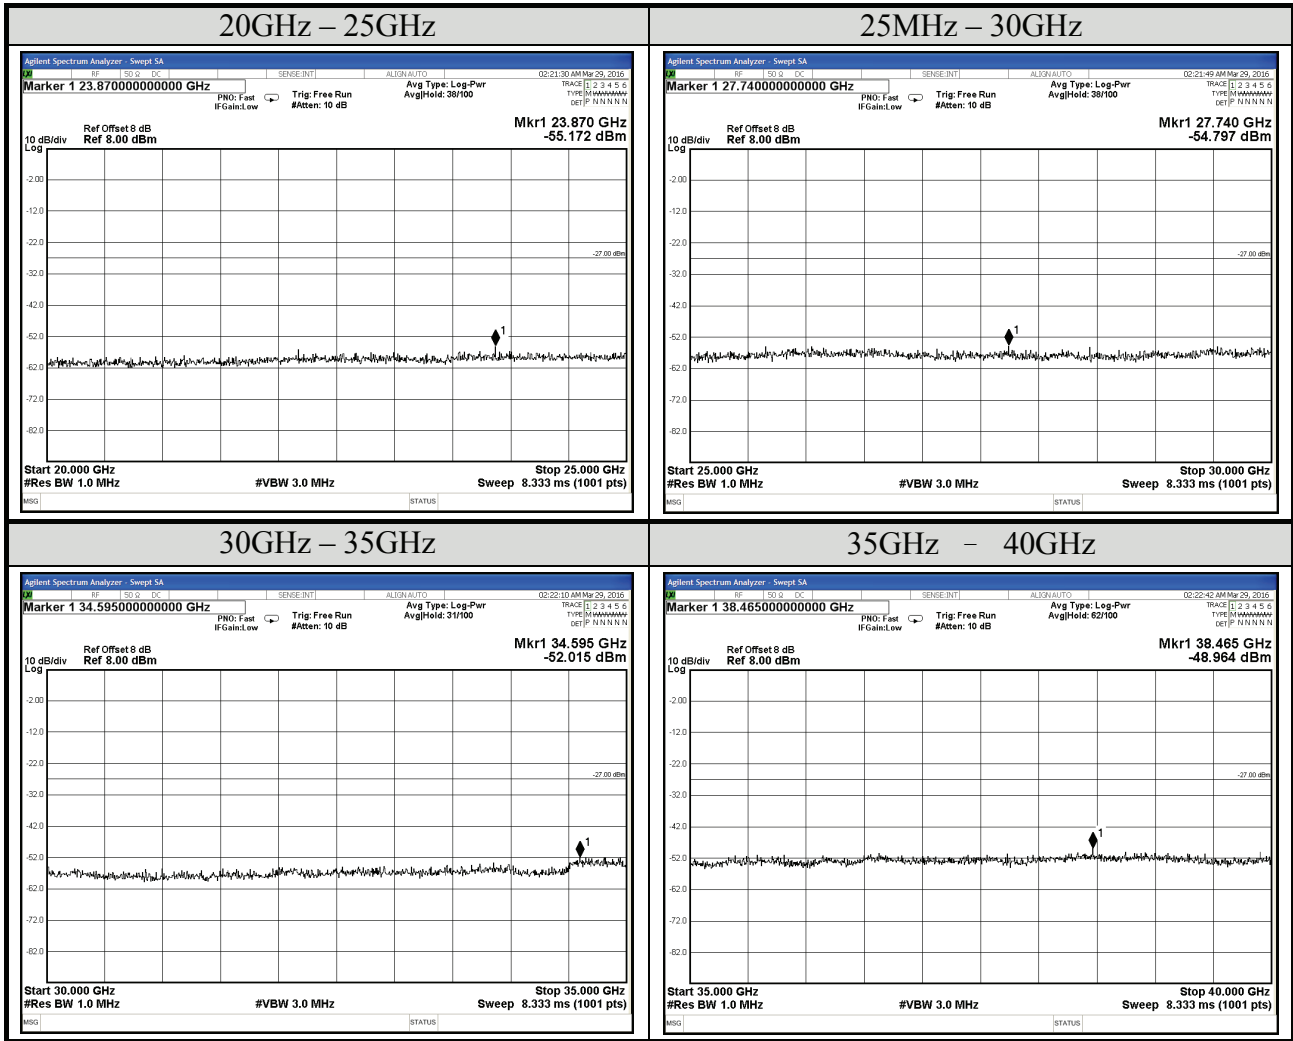

AUDIX Technology Corp.
 No. 53-11, Dingfu, Linkou, Dist.,
 New Taipei City 244, Taiwan

Tel: +886 2 26099301
Fax: +886 2 26099303

Test Date	2016/03/26	Temp./Hum.	25°C/54%
Mode	802.11a	UNII Band	III
		Frequency	TX 5745MHz
Cable Loss	8dB	Test Voltage	DC 3.3V
Simultaneous Factor 10 log(n) (Note: "n" is antenna number)		0	