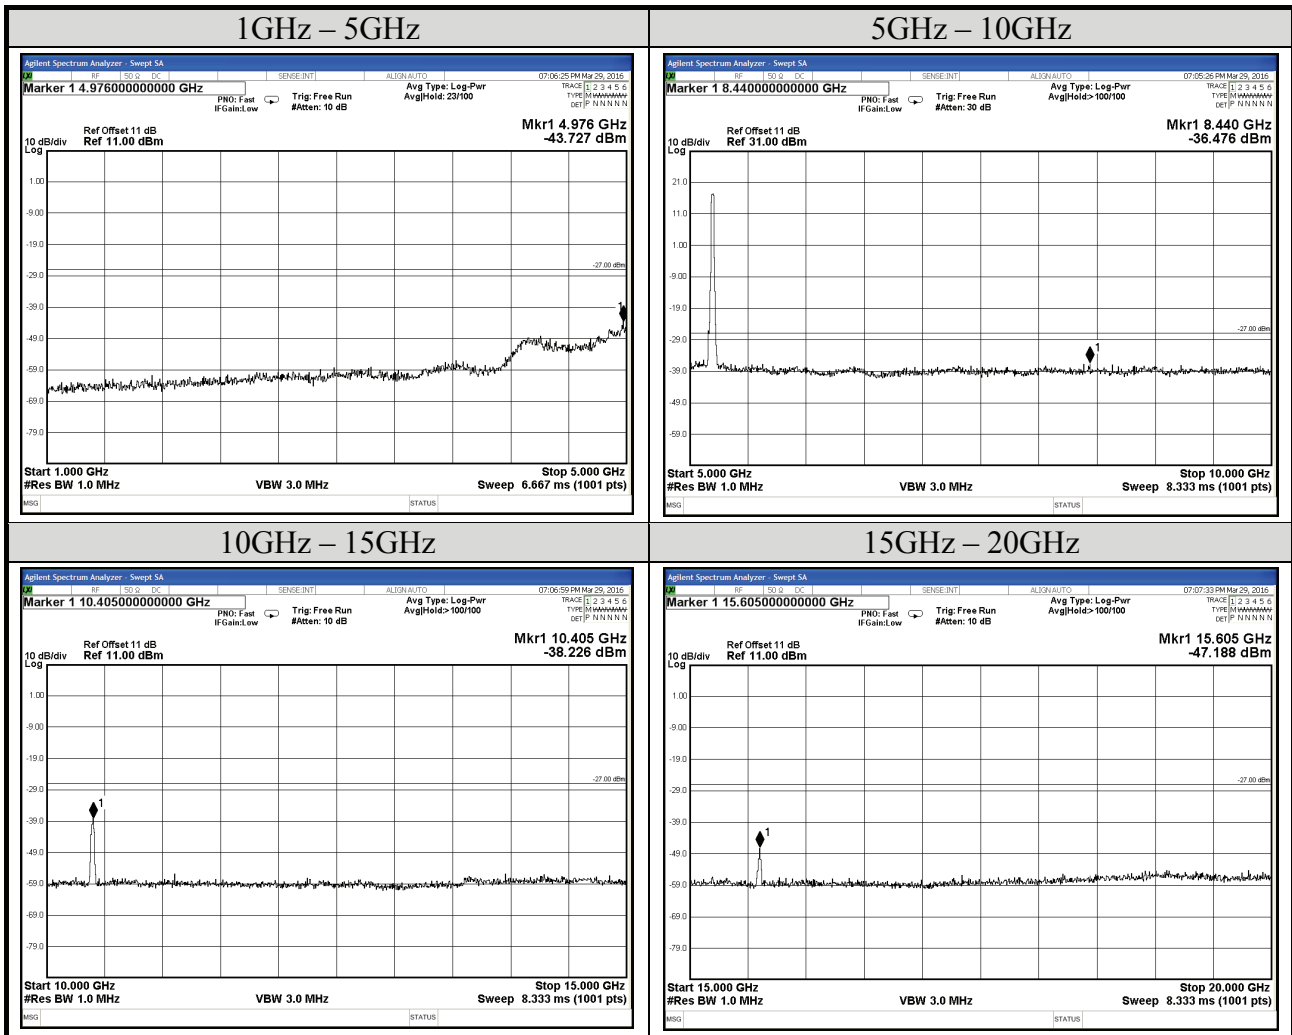

Test Date	2016/03/29	Temp./Hum.	25°C/54%
Mode	802.11a	UNII Band	III
		Frequency	TX 5785MHz
Cable Loss	8dB	Test Voltage	DC 3.3V
Simultaneous Factor 10 log(n) (Note: "n" is antenna number)		0	

Test Date	2016/03/29	Temp./Hum.	25°C/54%
Mode	802.11a	UNII Band	III
		Frequency	TX 5825MHz
Cable Loss	8dB	Test Voltage	DC 3.3V
Simultaneous Factor 10 log(n) (Note: "n" is antenna number)		0	

Test Date	2016/03/29	Temp./Hum.	25°C/54%
Mode	802.11n-HT20	UNII Band	I
		Frequency	TX 5180MHz
Cable Loss	8dB	Test Voltage	DC 3.3V
Simultaneous Factor 10 log(n) (Note: "n" is antenna number)		3	

Test Date	2016/03/29	Temp./Hum.	25°C/54%
Mode	802.11n-HT20	UNII Band	I
		Frequency	TX 5200MHz
Cable Loss	8dB	Test Voltage	DC 3.3V
Simultaneous Factor 10 log(n) (Note: "n" is antenna number)		3	