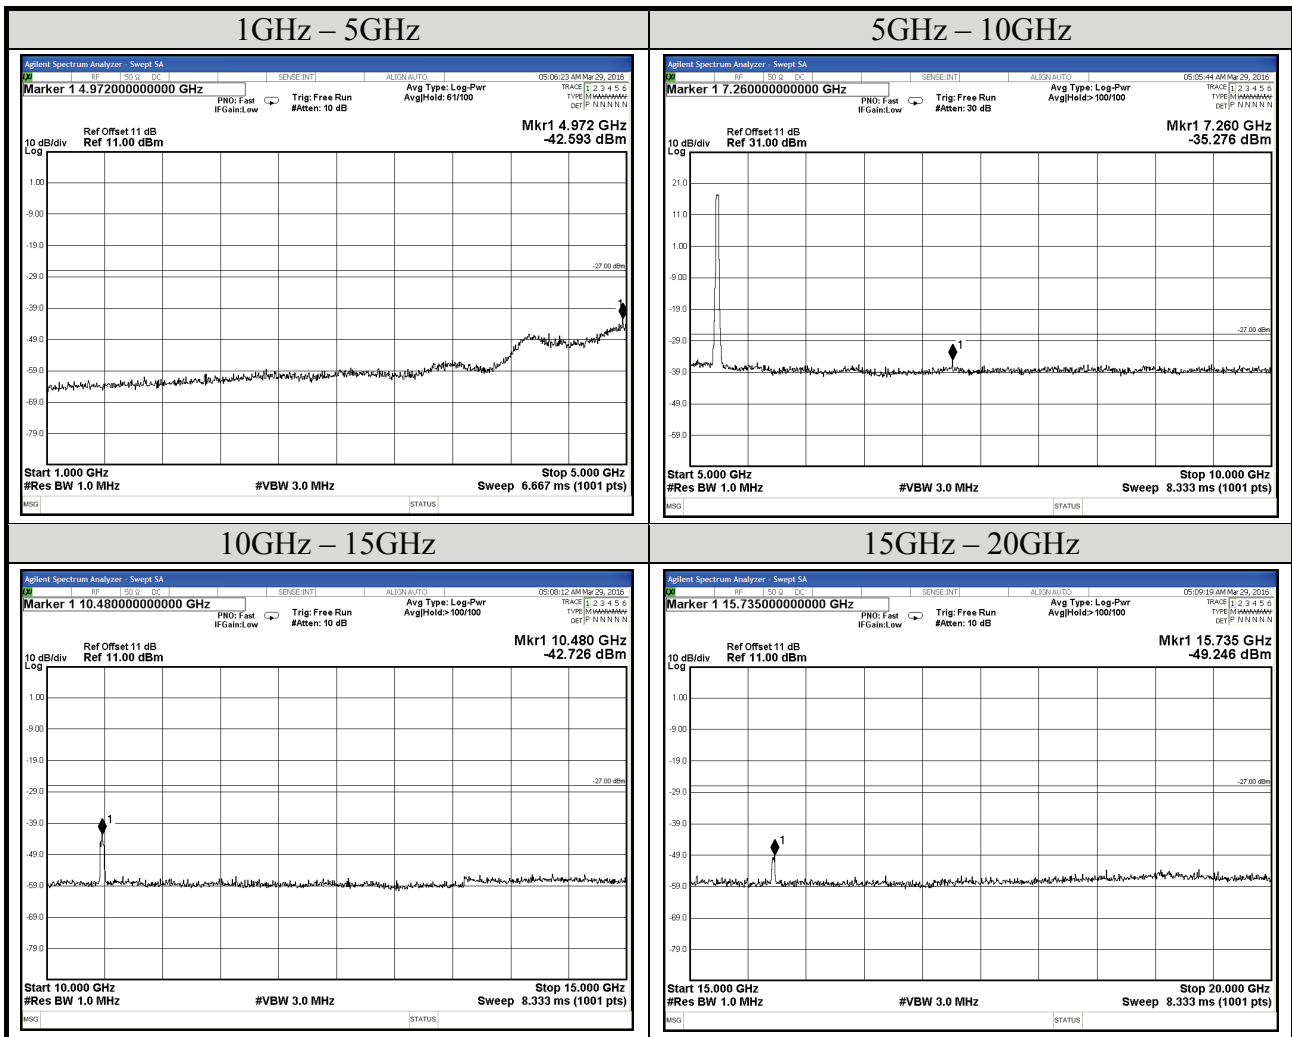

Test Date	2016/03/29	Temp./Hum.	25°C/54%
Mode	802.11n-HT20	UNII Band	I
		Frequency	TX 5180MHz
Cable Loss	8dB	Test Voltage	DC 3.3V
Simultaneous Factor 10 log(n) (Note: "n" is antenna number)		3	

Test Date	2016/03/29	Temp./Hum.	25°C/54%
Mode	802.11n-HT20	UNII Band	I
		Frequency	TX 5200MHz
Cable Loss	8dB	Test Voltage	DC 3.3V
Simultaneous Factor 10 log(n) (Note: "n" is antenna number)		3	

Test Date	2016/03/29	Temp./Hum.	25°C/54%
Mode	802.11n-HT20	UNII Band	I
		Frequency	TX 5240MHz
Cable Loss	8dB	Test Voltage	DC 3.3V
Simultaneous Factor 10 log(n) (Note: "n" is antenna number)		3	

AUDIX Technology Corp.
 No. 53-11, Dingfu, Linkou, Dist.,
 New Taipei City 244, Taiwan