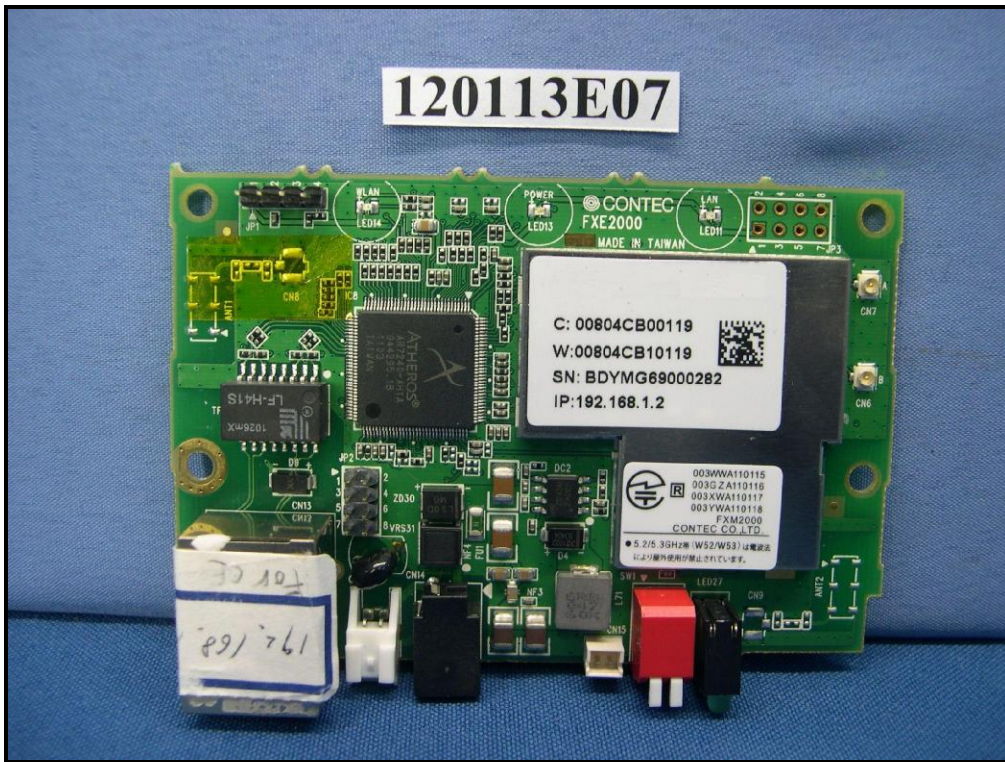

CONSTRUCTION PHOTOS OF EUT

A D T

With antenna: AN1523

With antenna: MR-1700-W

With antenna: MR-6000