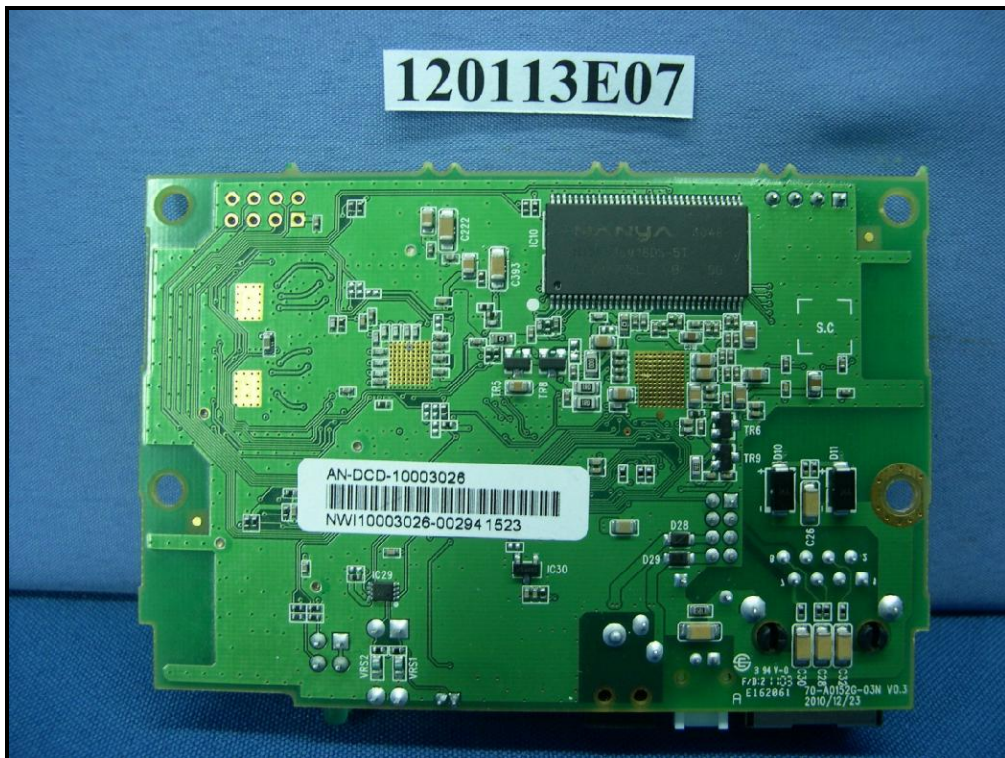

CONSTRUCTION PHOTOS OF EUT

A D T

With antenna: AN1523

With antenna: MR-1700-W

With antenna: MR-6000