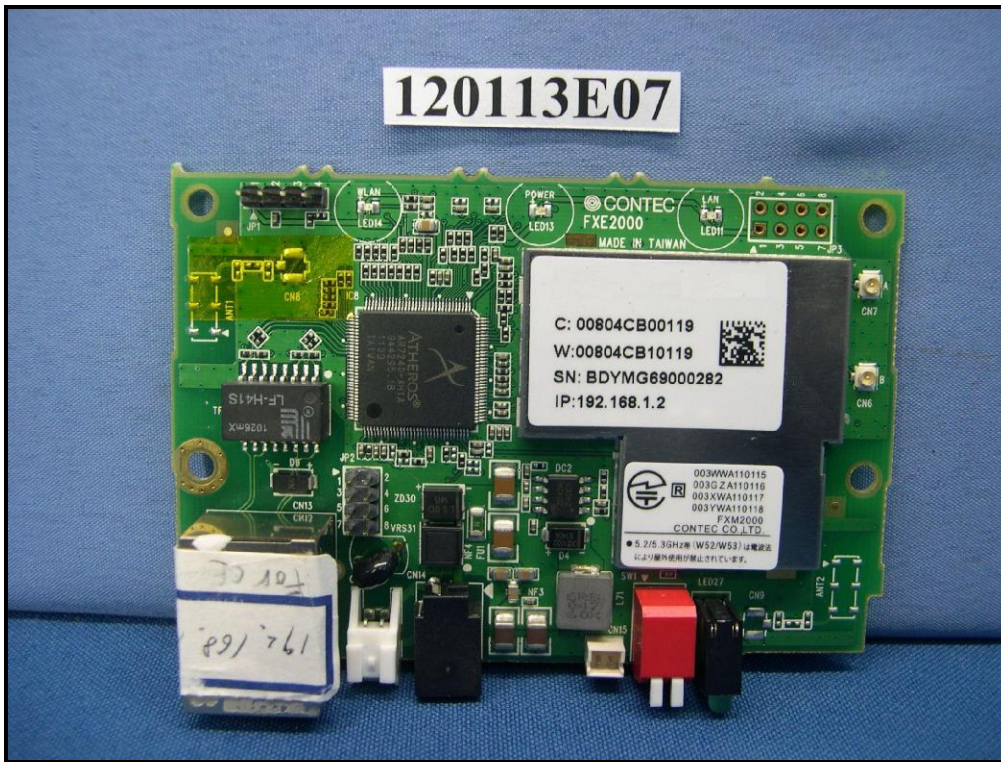

# CONSTRUCTION PHOTOS OF EUT

A D T

With antenna: AN1523

With antenna: MR-1700-W

With antenna: MR-6000