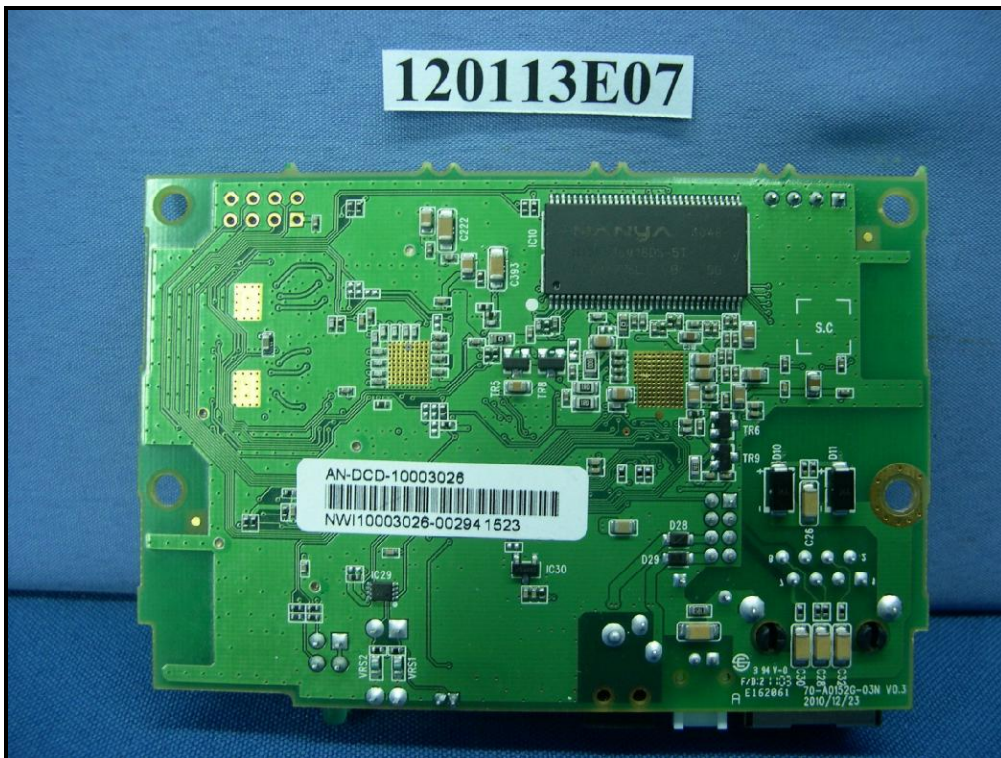

# CONSTRUCTION PHOTOS OF EUT

A D T

With antenna: AN1523

With antenna: MR-1700-W

With antenna: MR-6000