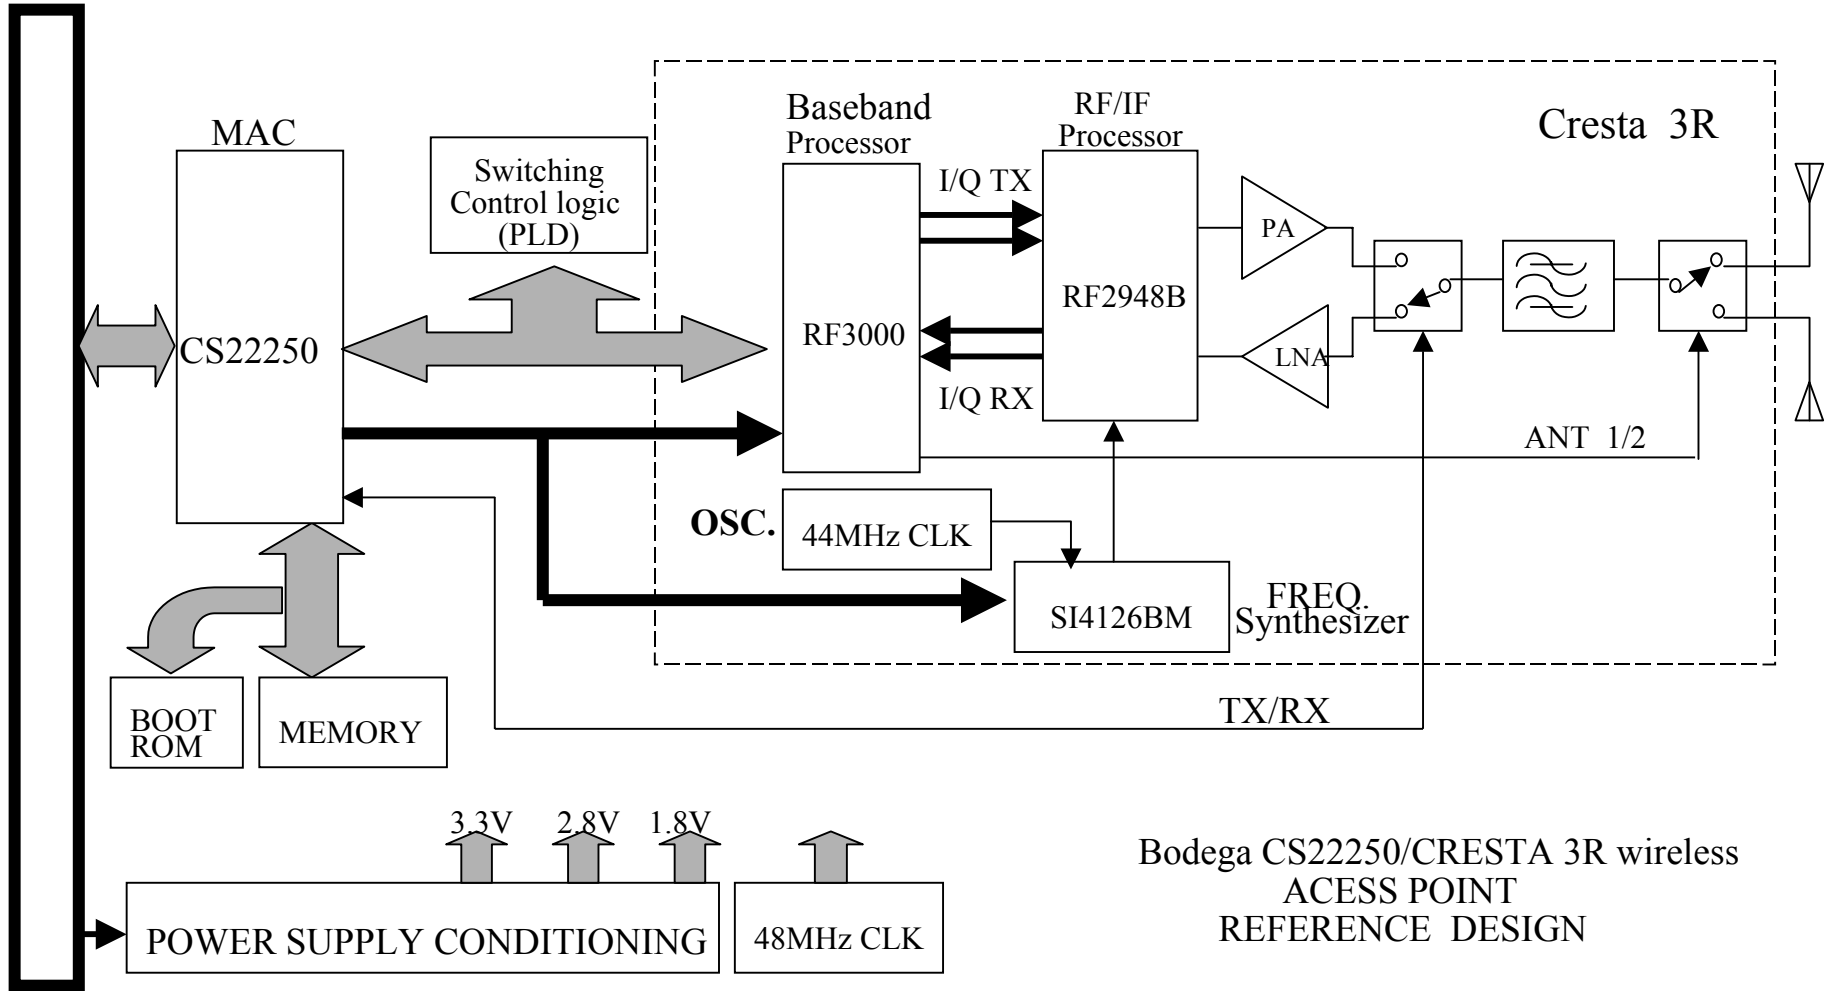

ETHERNET/USB

Bodega CS22250/CRESTA 3R wireless  
ACCESS POINT  
REFERENCE DESIGN