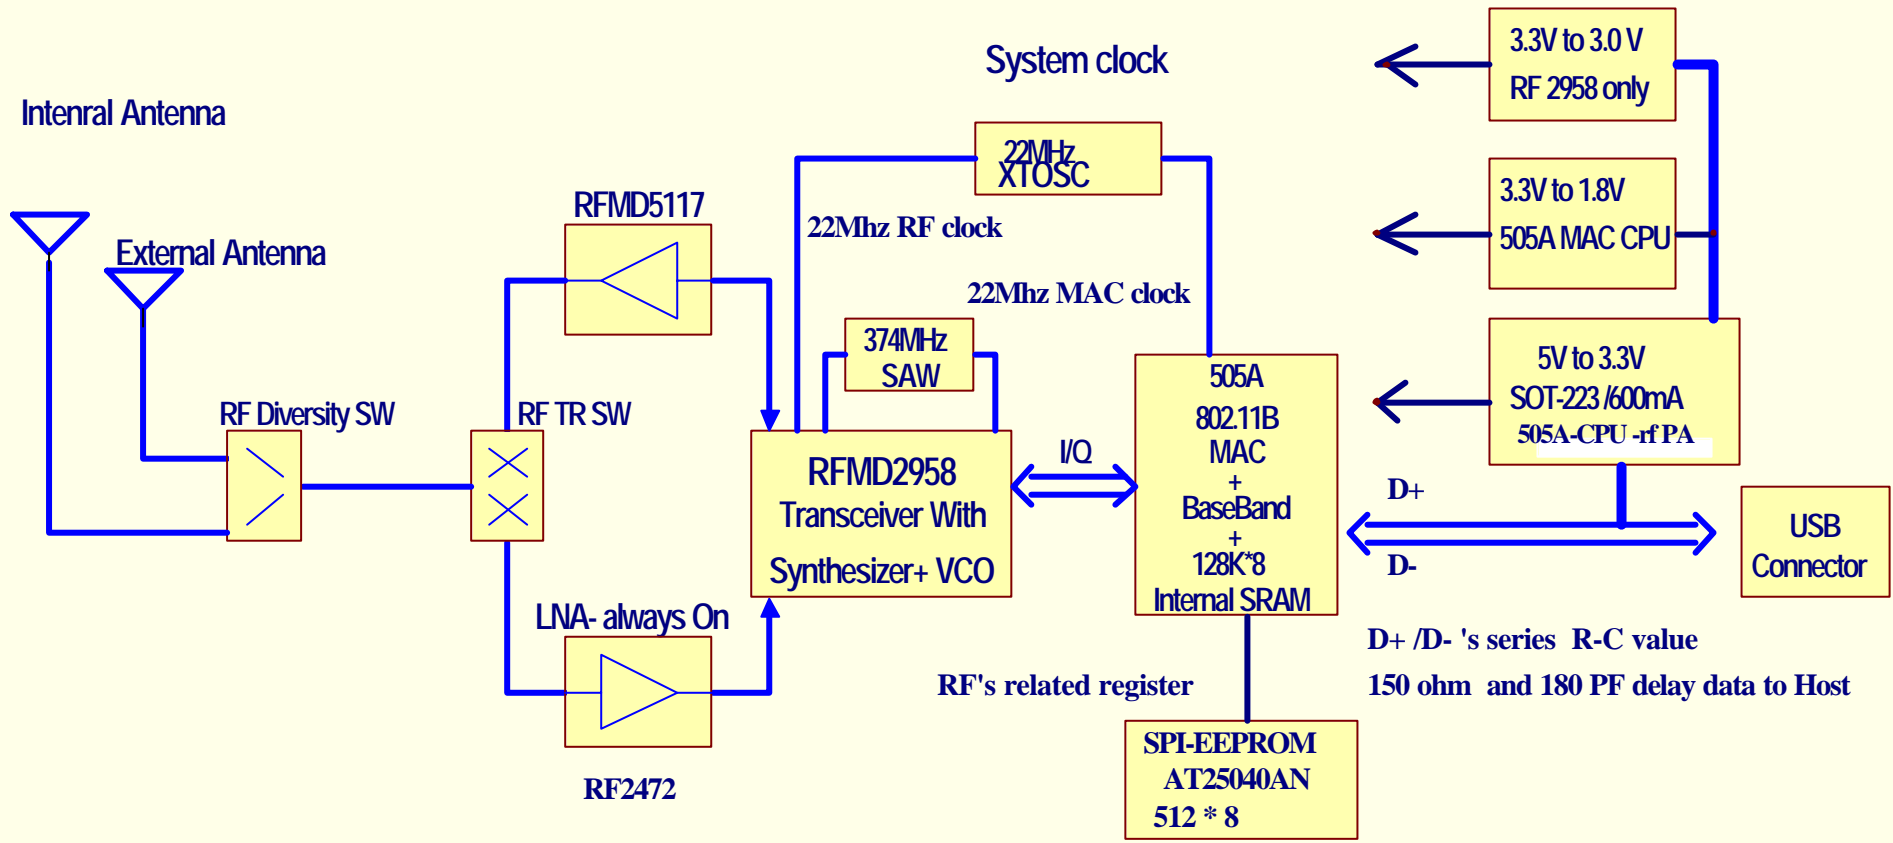

WU221L-ATMEL 505A System Block Diagram

reset's R/C important to host

01						
REV	ISSUED	DATE	CHECKED	DATE	APPROVED	DATE
DWG TITLE						
WU221L BLOCK DIAGRAM						
DRAWN			DATE		USED ON	
doraemon			25/Apr/2003			
CHECKED			DATE		DWG NO.	
APPROVED			DATE			
Size	Sheet		1 of 1		File Name:	
A					C:\Documents and Settings\doraemon\Local Settings\Temporary Internet Files\Content.IE5\PVV7TD\HW	