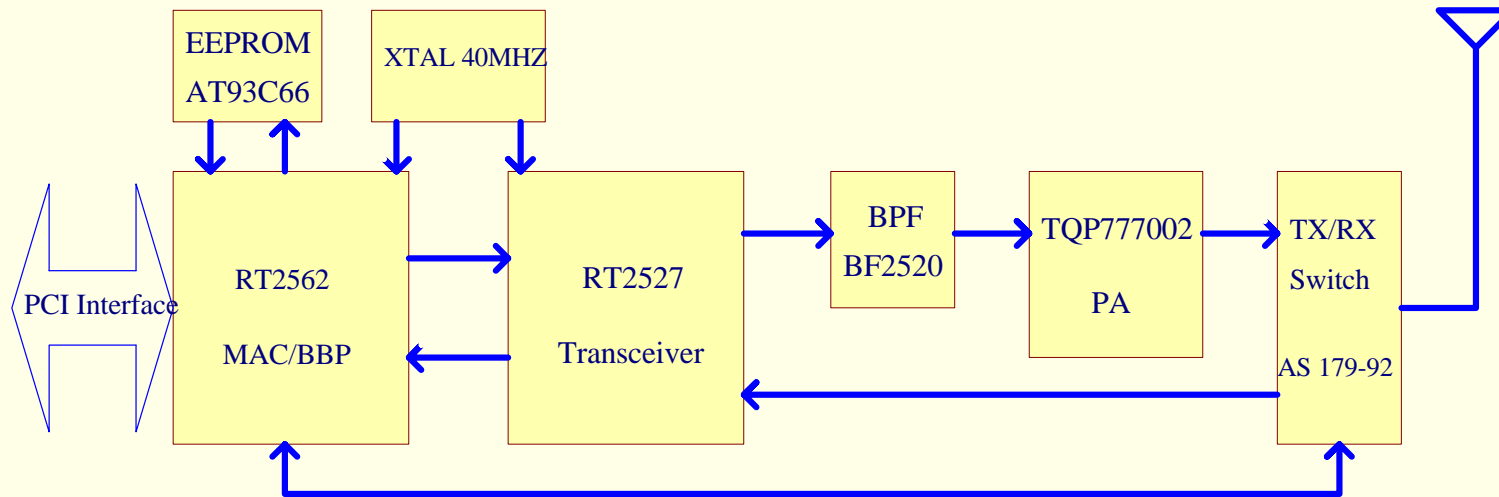

WI233L Block Diagram

Title			Wireless LAN 11g PCI adapter		
Size	Number		Revision		
B					
Date:	4-Apr-2005		Sheet of		
File:	C:\Documents and Settings\posi\桌面\WI233L\WI233L Block Diagram				