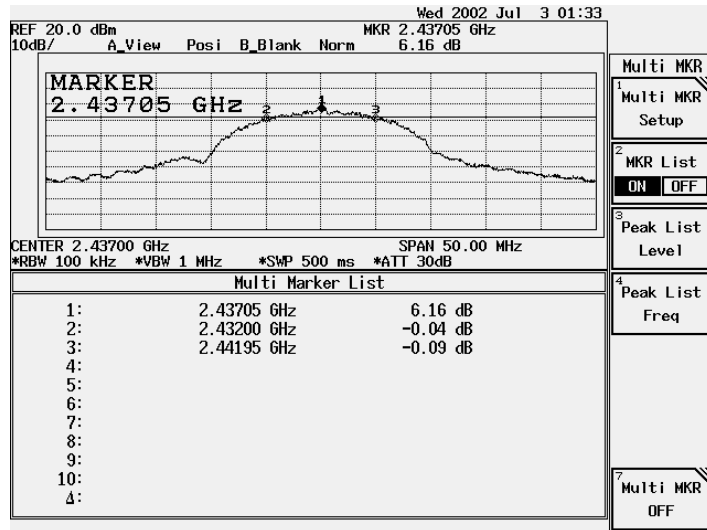

7.5. Test Result of Occupied Bandwidth

Product : Wireless LAN AP
 Test Item : Occupied Bandwidth Data
 Test Site : No.1 OATS
 Test Mode : Channel 1

Channel No.	Frequency (MHz)	Measurement Level (kHz)	Required Limit (kHz)	Result
1 (11Mbps)	2412	10400	>500	Pass

Figure Channel 1: 11Mbps

Product : Wireless LAN AP
 Test Item : Occupied Bandwidth Data
 Test Site : No.1 OATS
 Test Mode : Channel 6

Channel No.	Frequency (MHz)	Measurement Level (kHz)	Required Limit (kHz)	Result
6 (11Mbps)	2437	9950	>500	Pass

Figure Channel 6: 11Mbps

Product : Wireless LAN AP
 Test Item : Occupied Bandwidth Data
 Test Site : No.1 OATS
 Test Mode : Channel 11

Channel No.	Frequency (MHz)	Measurement Level (kHz)	Required Limit (kHz)	Result
11 (11Mbps)	2462	10600	>500	Pass