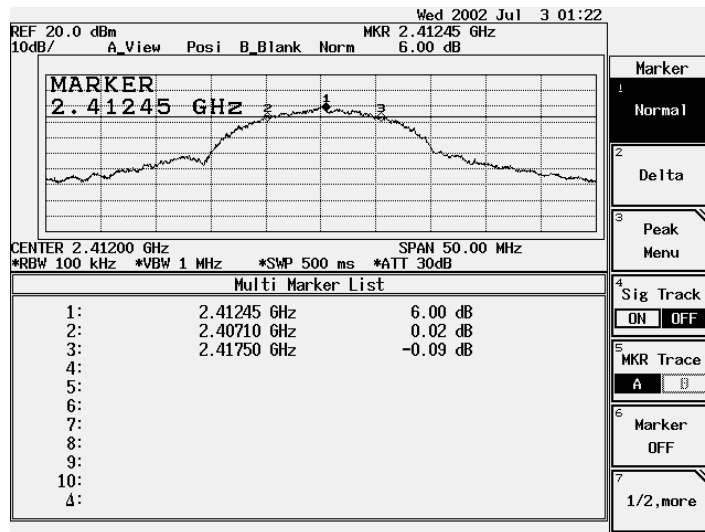

7.5. Test Result of Occupied Bandwidth

Product : Wireless LAN AP
 Test Item : Occupied Bandwidth Data
 Test Site : No.1 OATS
 Test Mode : Channel 1

Channel No.	Frequency (MHz)	Measurement Level (kHz)	Required Limit (kHz)	Result
1 (11Mbps)	2412	10400	>500	Pass

Figure Channel 1: 11Mbps

Product : Wireless LAN AP
 Test Item : Occupied Bandwidth Data
 Test Site : No.1 OATS
 Test Mode : Channel 6

Channel No.	Frequency (MHz)	Measurement Level (kHz)	Required Limit (kHz)	Result
6 (11Mbps)	2437	9950	>500	Pass

Figure Channel 6: 11Mbps

Product : Wireless LAN AP
 Test Item : Occupied Bandwidth Data
 Test Site : No.1 OATS
 Test Mode : Channel 11

Channel No.	Frequency (MHz)	Measurement Level (kHz)	Required Limit (kHz)	Result
11 (11Mbps)	2462	10600	>500	Pass