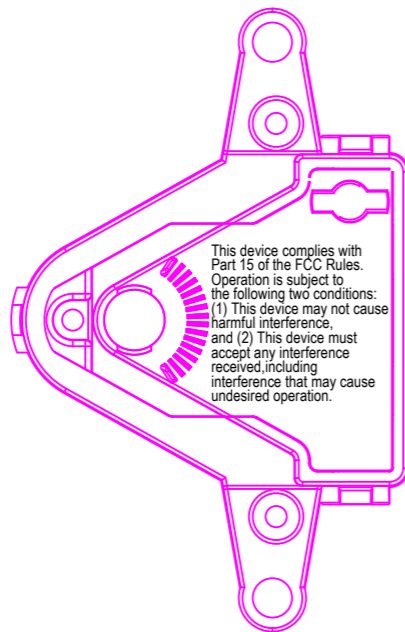

MISE EN GARDE: L'INSTALLATION DES PILES
DOIT ETRE EFFECTUEE PAR UN ADULTE

CAUTION: BATTERIES TO BE
INSTALLED BY ADULTS ONLY

2MM SPIN MASTER LTD., 225
KING STREET WEST,
TORONTO, ON M5V 3M2, CANADA

This device complies with Part 15 of the FCC Rules. Operation is subject to the following two conditions: (1) This device may not cause harmful interference, and (2) This device must accept any interference received, including interference that may cause undesired operation.